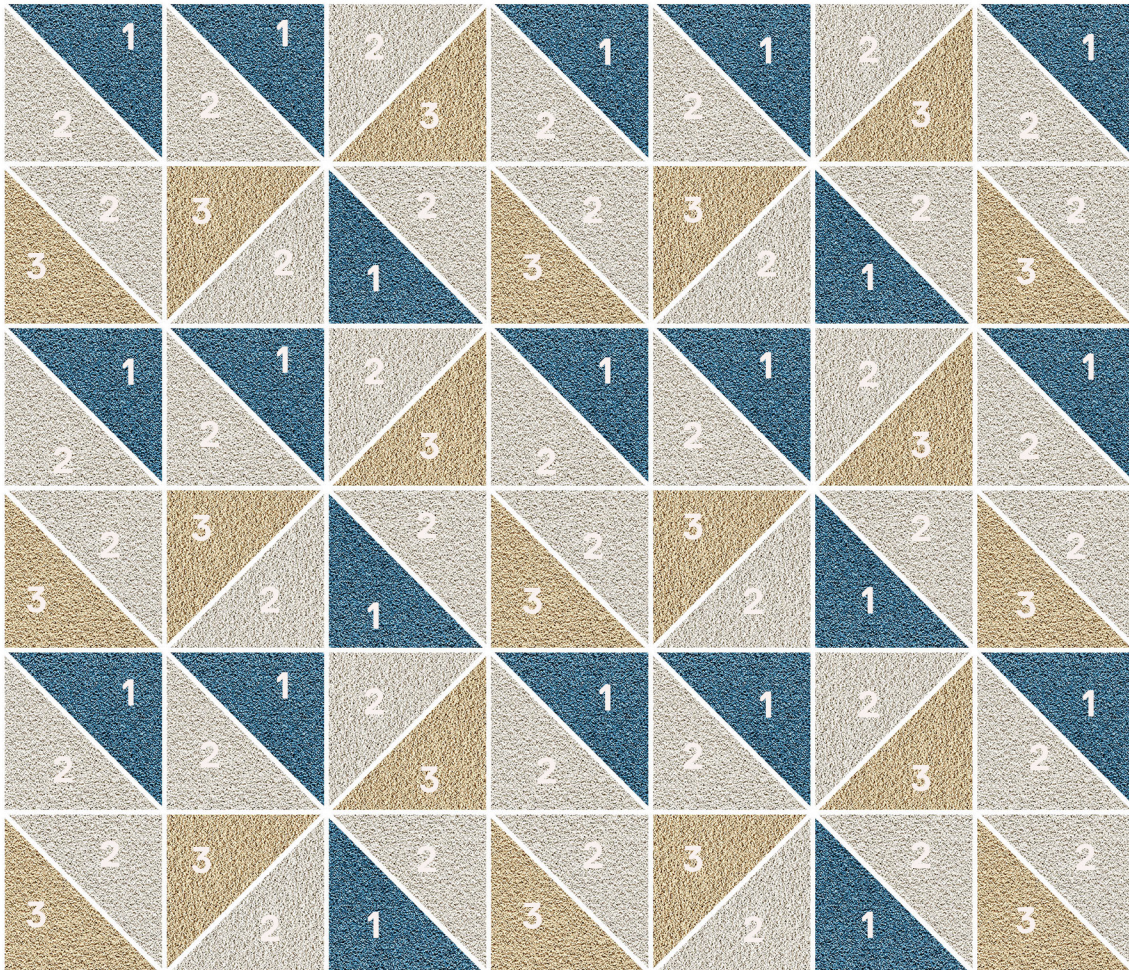

Get The Look

Just follow the pattern in the tile guide below, and this rug is all yours. Want different colors? No problem. Simply order the tiles in your favorite shade to change the color as you see fit.

Shown in: In The Deep (21-1403)

Dimensions: 11'6" x 9'10"

COMPONENTS

1 | 11 Diagonal Cut Tiles of In The Deep- Tidal

2 | 21 Diagonal Cut Tiles of In The Deep- Bone

3 | 11 Diagonal Cut Tiles of In The Deep- Eggnog