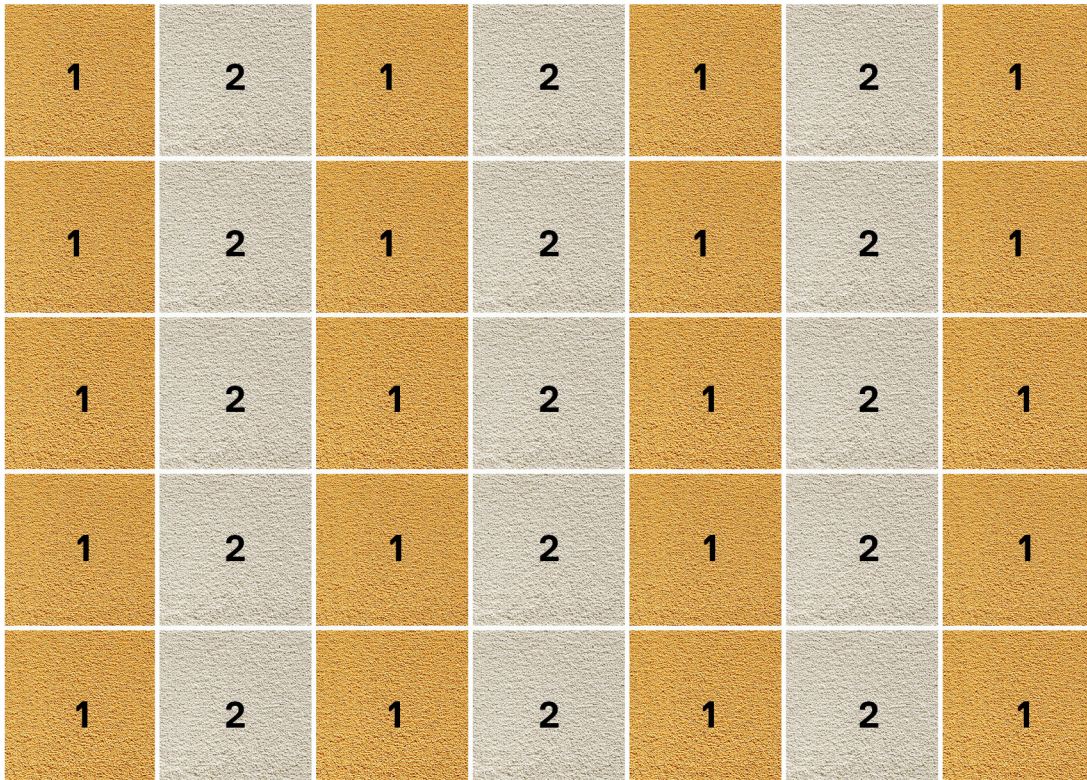

Get The Look

Just follow the pattern in the tile guide below, and this rug is all yours. Want different colors? No problem. Simply order the tiles in your favorite shade to change the color as you see fit.

Shown in: Heaven Sent (21-1363)

Dimensions: 11'6" x 8'3"

COMPONENTS

1 | 29 Heaven Sent – Marigold

2 | 28 Heaven Sent – Bone