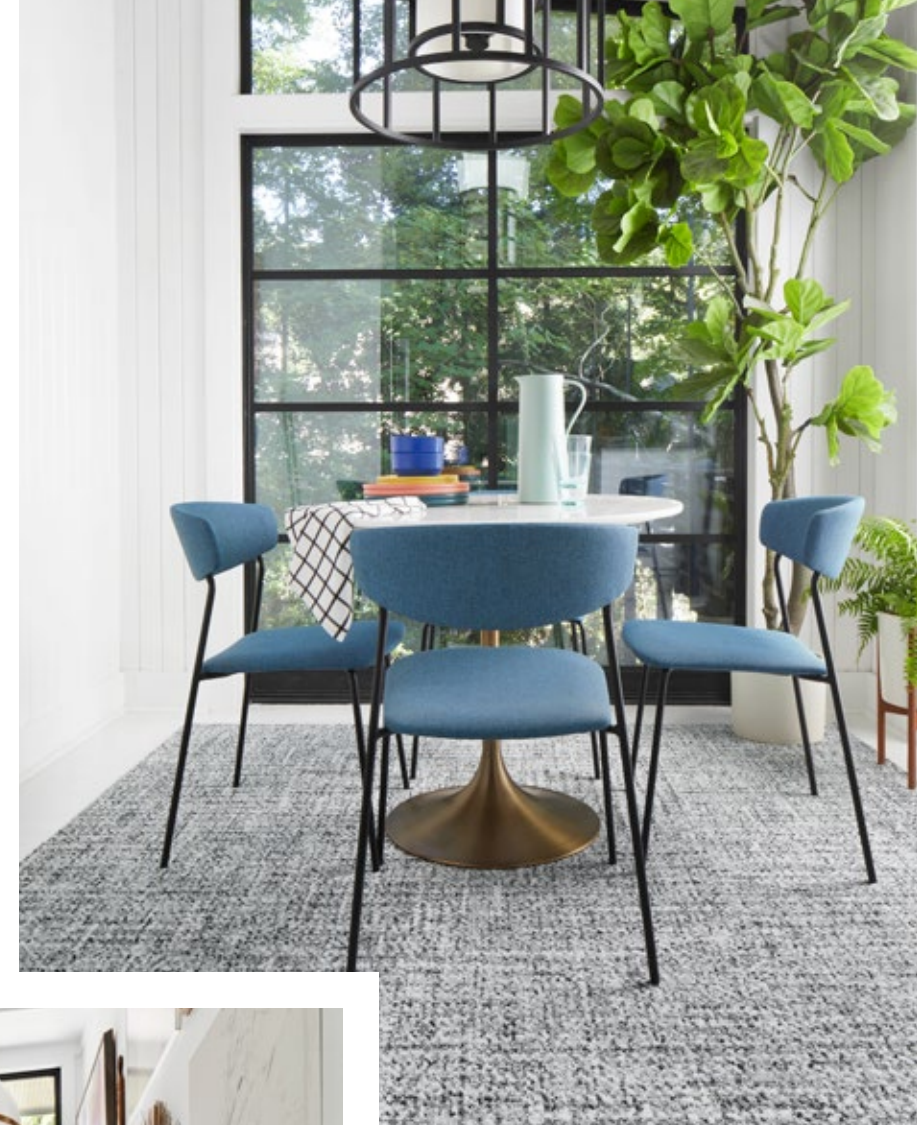

Check It Out

21-1553
$29 / TILE
-
5' x 7' - $348
8' x 10' - $870
10' x 12' - $1,218
Shown in Pearl

Tailored Touch

21-1450
$30 / TILE
-
5' x 7' - $360
8' x 10' - $900
10' x 12' - $1,260
Shown in Linen

FLOR tiles come in
19.7" x 19.7" squares
(50cm x 50cm)

Get The Look
See how we created this rug at
[FLOR.com/getthelook](https://www.flor.com/getthelook)

Industrious

21-1552
$20 / TILE
-
5' x 7' - $240
8' x 10' - $600
10' x 12' - $840
Shown in Beige and Bark