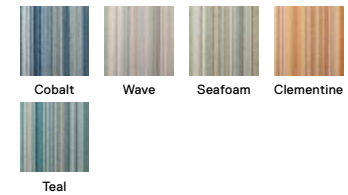

—

5' x 7' — \$264

8' x 10' — \$660

10' x 12' — \$924

Shown in Tan above  
and Pearl on Cover

Tan Pearl Chalk Grey Brown

**Thick And Thin**

21-1532 

\$16 / TILE

—

5' x 7' — \$192

8' x 10' — \$480

10' x 12' — \$672

Shown in Cobalt

Cobalt Wave Seafoam Clementine Teal

Inspired by your recent  
trip? Most styles ship  
within two business days.