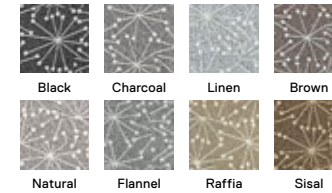

Mod Cafe

21-1447

$28 / TILE

-

5' x 7' - $336

8' x 10' - $840

10' x 12' - $1,176

Shown in Black

the lemon drop