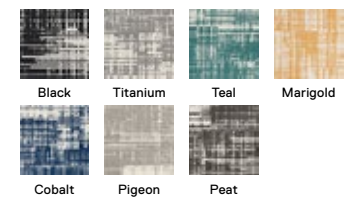

5' x 7' - \$336

8' x 10' - \$840

10' x 12' - \$1,176

Shown in Maize

**Parallel Reality**

21-1306  
 \$20 / TILE  
 -  
 5' x 7' - \$240  
 8' x 10' - \$600  
 10' x 12' - \$840  
 Shown in Beach Front

**Now Accepting Apple Pay.**  
 Quick and easy checkout  
 anytime, anywhere.

**Made You Look**

21-1361  
 \$18 / TILE  
 Shown in Bone, Blush, Grey,  
 Marigold, Indigo, and Seafoam

*Get The Look*  
 See how we created this rug at  
[FLOR.com/getthelook](https://FLOR.com/getthelook)

**Dappled Daylight**

21-1446  
 \$24 / TILE  
 -  
 5' x 7' - \$288  
 8' x 10' - \$720  
 10' x 12' - \$1,008  
 Shown in Black

**Old Fashioned**

21-1562  
 \$30 / TILE  
 Shown in Stone

**Level Setting**