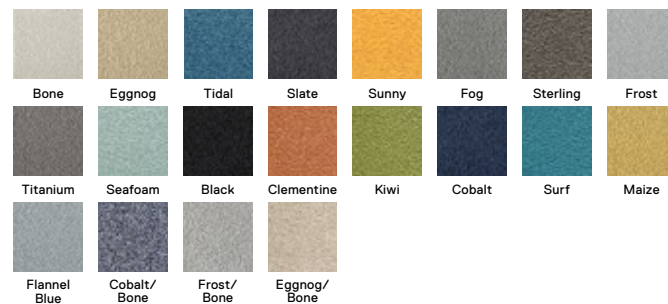

## In The Deep

21-1403

\$25 / TILE

5' x 7' - \$300

8' x 10' - \$750

10' x 12' - \$1,050

Shown in Bone, Eggnog, and Tidal