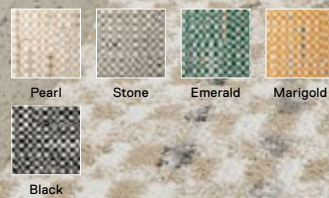

**You're So Vein**  
 21-1542  
 \$29 / TILE  
 Shown in Beige/Silver

**Fancy Free**  
 21-1554  
 \$29 / TILE  
 Shown in Pigeon

**Check It Out**

21-1553   
 \$29 / TILE  
 -  
 5' x 7' - \$348  
 8' x 10' - \$870  
 10' x 12' - \$1,218  
 Shown in Pearl