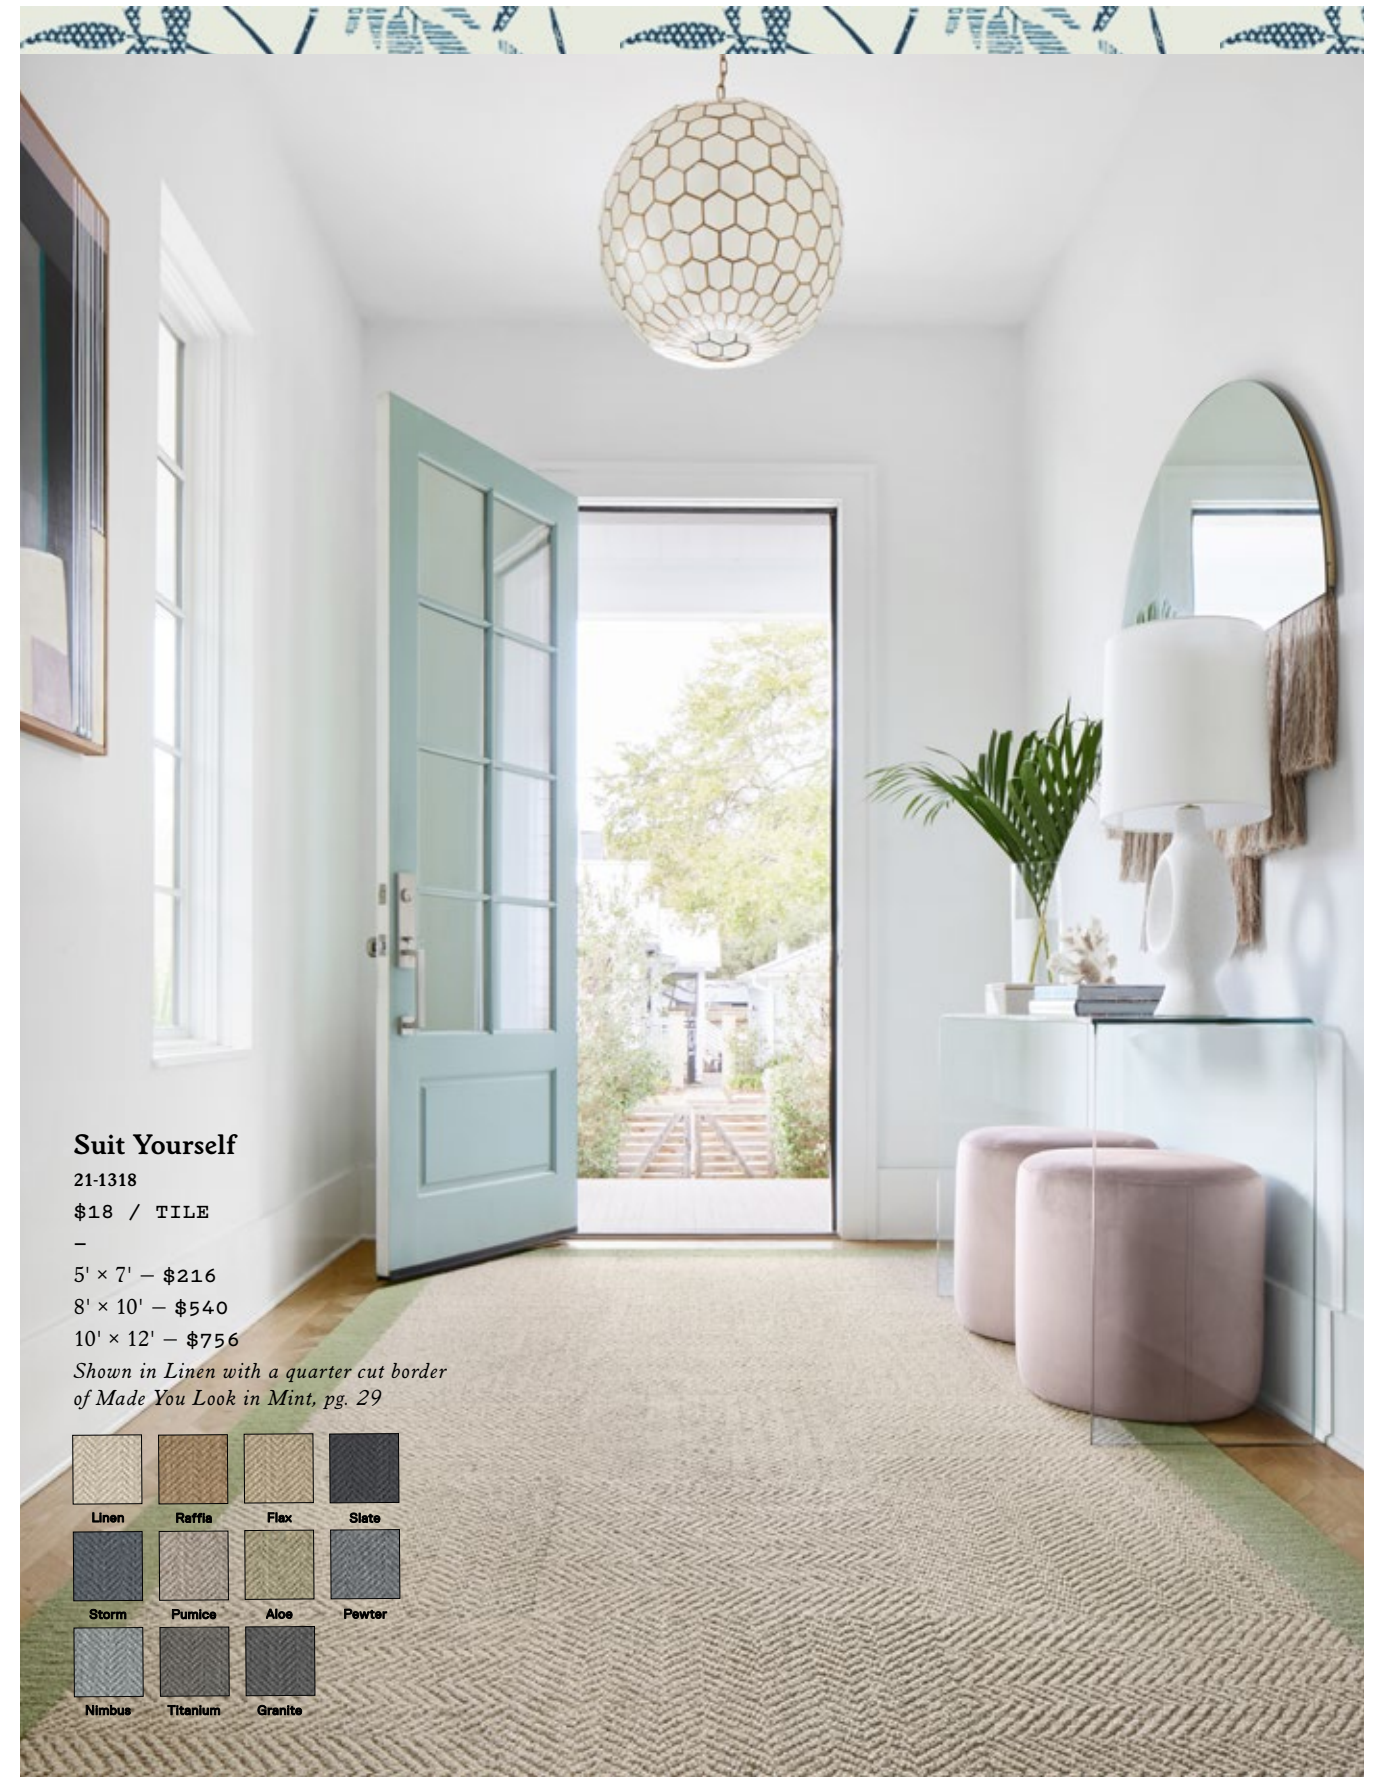

## Tweed Indeed

21-1454

\$21 / TILE

—

5' x 7' — \$252

8' x 10' — \$630

10' x 12' — \$882

*Shown in Dune*