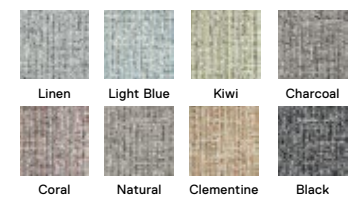

Tailored Touch

21-1450
$30 / TILE
-
5' x 7' - $360
8' x 10' - $900
10' x 12' - $1,260
Shown in Linen