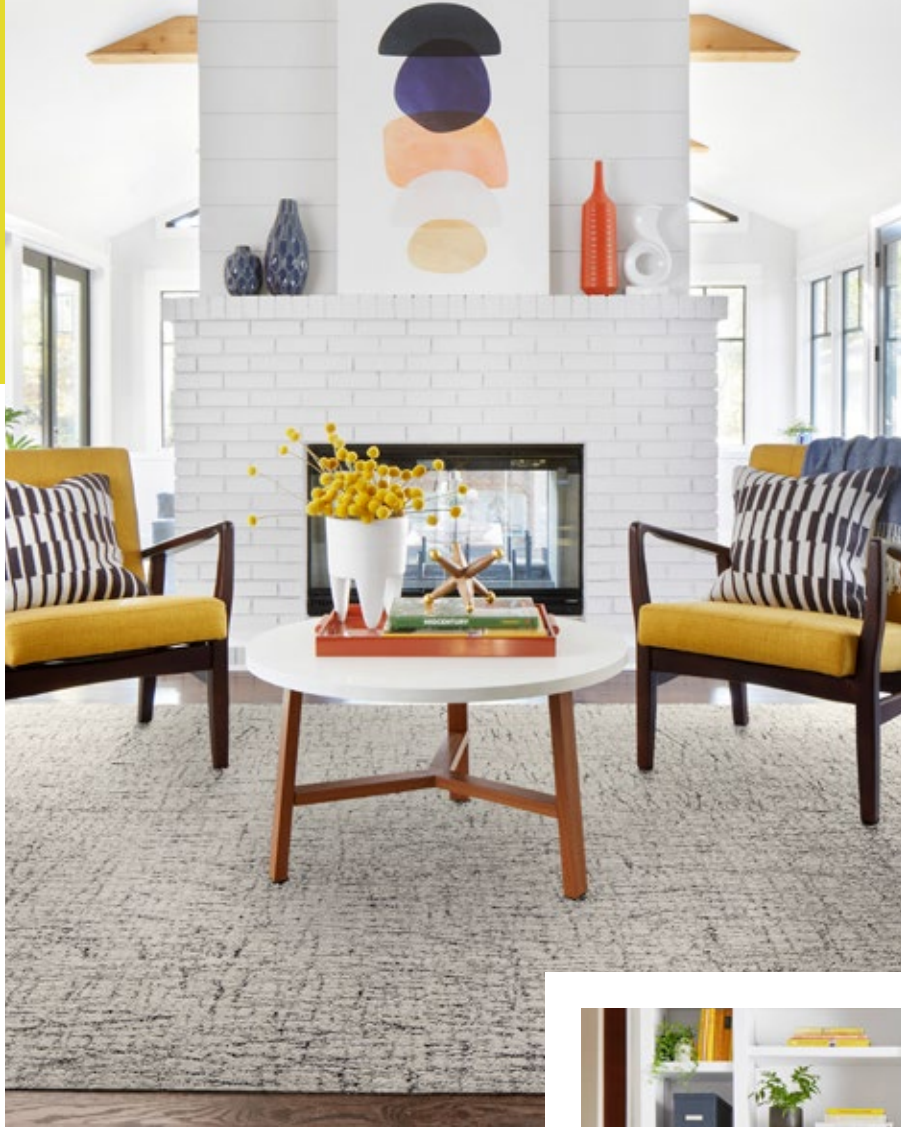

Shown in Nimbus

**Heaven Sent**  
21-1363  
\$20 / TILE  
=

- 5' x 7' - \$240
- 8' x 10' - \$600
- 10' x 12' - \$840

Shown in Marigold and Bone  
Not eligible for cutting services.

**Turkish Smoke**

21-1420