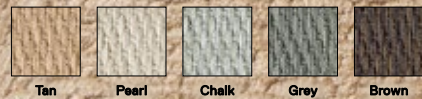

Still deciding?  
**SAMPLE WITH \$2 SWATCHES**

**Pleats And Thanks**

21-1517

**\$26 / TILE**

5' x 7' - \$312  
8' x 10' - \$780  
10' x 12' - \$1,092

*Shown in Beige*

**Be Cool**

21-1458

**\$18 / TILE**

5' x 7' - \$216  
8' x 10' - \$540  
10' x 12' - \$756

*Shown in Cobalt*

Payments made easy. Learn more at [FLOR.com/affirm](https://www.flor.com/affirm)

**Coming Along**

21-1345 

\$22 / TILE

—

5' x 7' — \$264

8' x 10' — \$660

10' x 12' — \$924

Shown in Tan above  
and Pearl on Cover

Tan Pearl Chalk Grey Brown

**Thick And Thin**

21-1532 