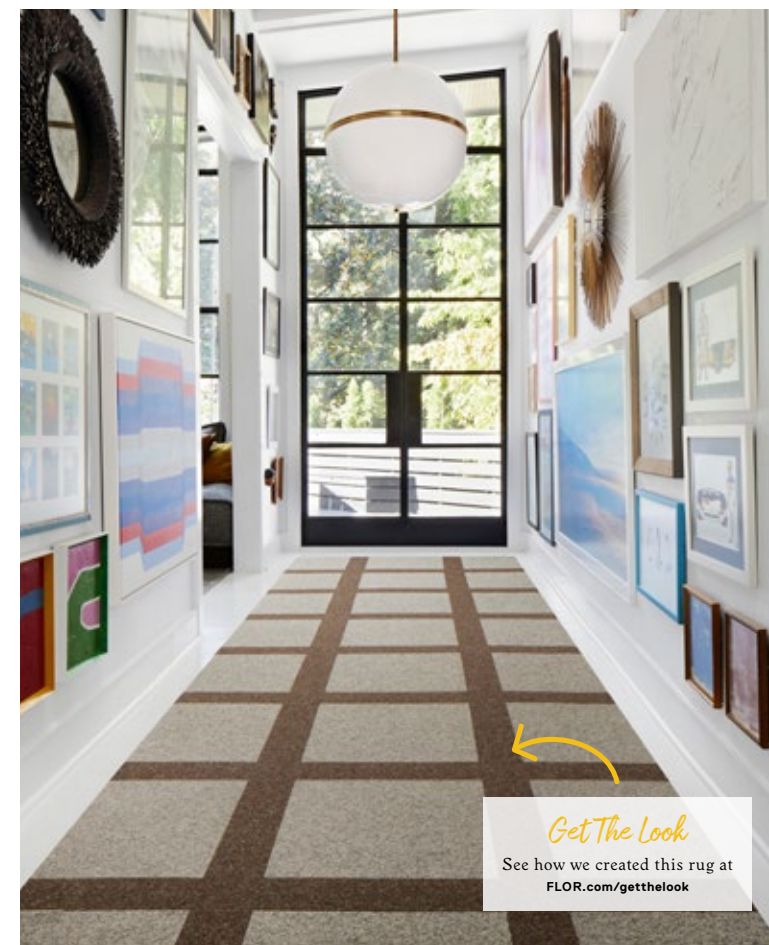

Check It Out

21-1553
$29 / TILE
-
5' x 7' - $348
8' x 10' - $870
10' x 12' - $1,218
Shown in Pearl

Tailored Touch

21-1450
$30 / TILE
-
5' x 7' - $360
8' x 10' - $900
10' x 12' - $1,260
Shown in Linen

FLOR tiles come in
19.7" x 19.7" squares
(50cm x 50cm)

Get The Look
See how we created this rug at
[FLOR.com/getthelook](https://www.flor.com/getthelook)

Industrious

21-1552
$20 / TILE
-
5' x 7' - $240
8' x 10' - $600
10' x 12' - $840
Shown in Beige and Bark