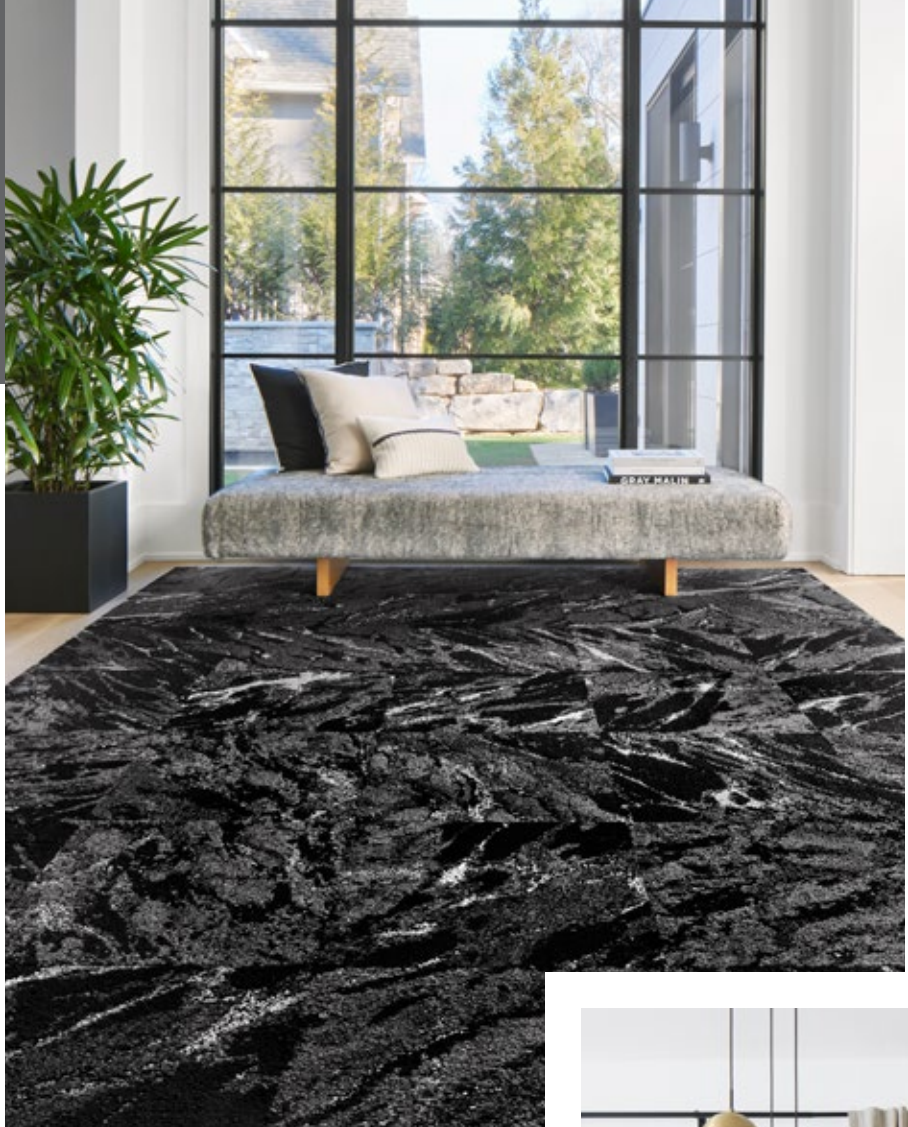

Rugs with this symbol are carbon negative, meaning they draw more carbon from the atmosphere than they create. Must be installed using FLORdot+.
To learn more visit [FLOR.com/carbon](https://www.flor.com/carbon)