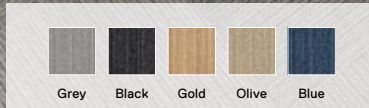

Level Setting

21-1341
$15 / TILE
Shown in Grey