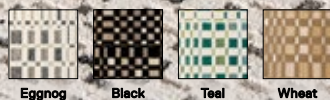

New
On The Square

21-1565

$29 / TILE

5' x 7' - $348

8' x 10' - $870

10' x 12' - $1,218

Shown in Eggnog