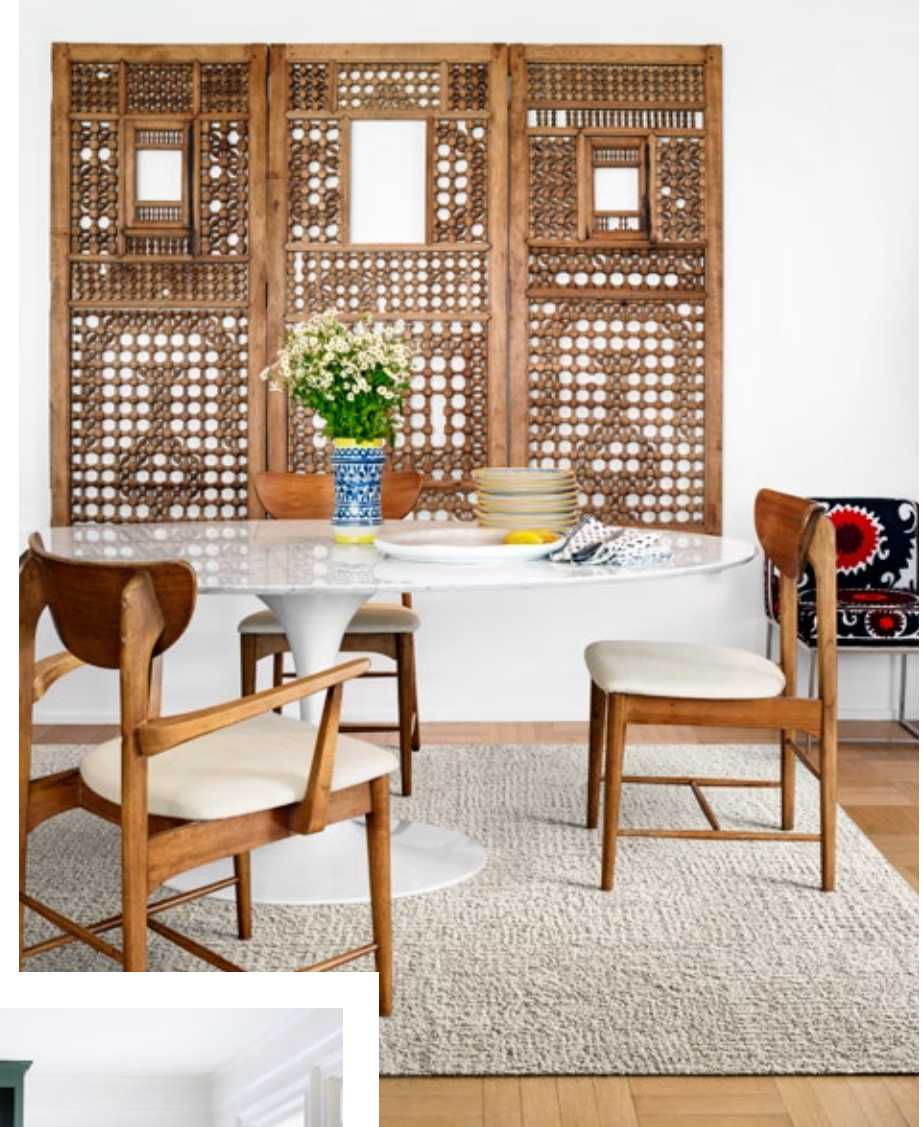

**It's Snow Problem**

21-1412  
 \$27 / TILE  
 -  
 5' x 7' - \$324  
 8' x 10' - \$810  
 10' x 12' - \$1,134  
 Shown in *Bone*

Bone Pearl Frost Chalk  
 Grey

**Natural Fit**

21-1556   
 \$30 / TILE  
 -  
 5' x 7' - \$360  
 8' x 10' - \$900  
 10' x 12' - \$1,260  
 Shown in *Mahogany*