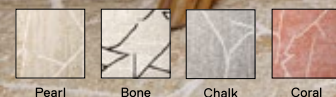

## Suit Yourself

21-1318

\$18 / TILE

—

5' x 7' — \$216

8' x 10' — \$540

10' x 12' — \$756

*Shown in Linen with a quarter cut border of Made You Look in Mint, pg. 29*

**Terrain**

21-1534

\$30 / TILE

5' x 7' - \$360

8' x 10' - \$900

10' x 12' - \$1,260

Shown in Pearl

**Roadside Attraction**

21-1351

\$24 / TILE

5' x 7' - \$288

8' x 10' - \$720

10' x 12' - \$1,008

Shown in Haze

FLORDots hold your tiles together, don't stick to the floor, and are included in every order.

**Knit Wit**