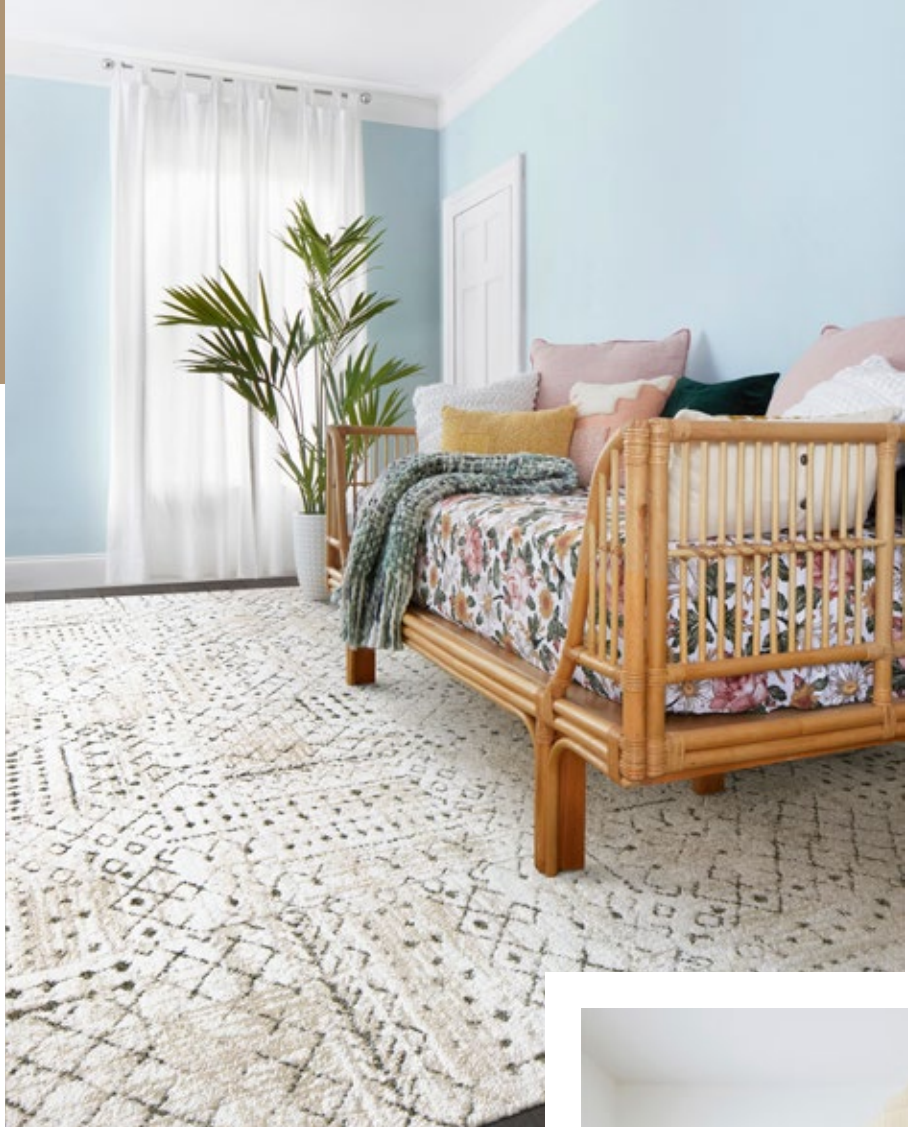

### Hemline

21-1524

\$26 / TILE

5' x 7' - \$312

8' x 10' - \$780

10' x 12' - \$1,092

Shown in Pearl

**Foothills**