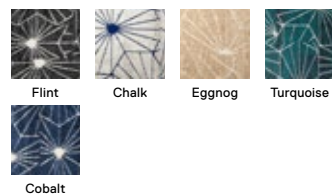

21-1480

\$30 / TILE

-

5' x 7' - \$360

8' x 10' - \$900

10' x 12' - \$1,260

Shown in Flint

**Lilting**