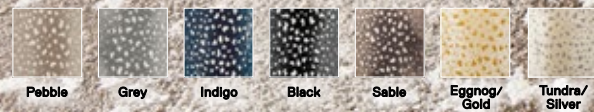

Doe Re Mi

21-1487

$28-$30 / TILE

5' x 7' - $336-$360

8' x 10' - $840-$900

10' x 12' - $1,176-$1,260

Shown in Pebble