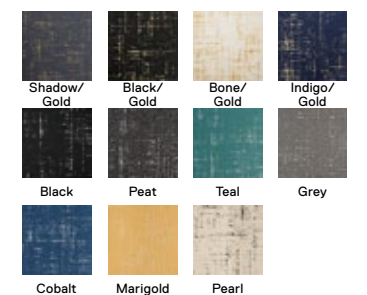

## Made You Look

21-1361

\$18 / TILE

-

5' x 7' - \$216

8' x 10' - \$540

10' x 12' - \$756

*Shown in Bone, Tawny, and Beige*

## Tuxedo Pocket

21-1451

\$28-\$30 / TILE

-

5' x 7' - \$336-\$360

8' x 10' - \$840-\$900

10' x 12' - \$1,176-\$1,260

*Shown in Shadow/Gold*