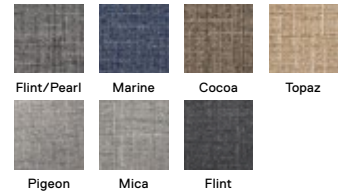

Pearl Beige Chalk Iron

## London Twill

21-1504 

\$22 / TILE

—

5' x 7' — \$264

8' x 10' — \$660

10' x 12' — \$924

Shown in Flint/Pearl