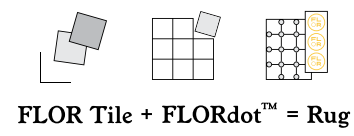

Oasis Retreat

21-1455

$28 / TILE

5' x 7' - $336

8' x 10' - $840

10' x 12' - $1,176

Shown in Granite

FLOR Tile + FLORdot™ = Rug