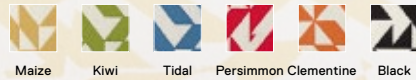

Twisted Spokes

21-1394

$22 / TILE

Shown in Maize

Mod Cafe

21-1447

$28 / TILE

-

5' x 7' - $336

8' x 10' - $840

10' x 12' - $1,176

Shown in Black

the lemon drop

Rush Street

21-1440

$15 / TILE

Shown in Grey

Seeing Stars

21-1558

$30 / TILE

Shown in Dijon

Ou La La

21-1521

$28 / TILE

-

5' x 7' - $336

8' x 10' - $840

10' x 12' - $1,176

Shown in Maize