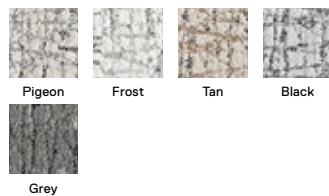

\$28 / TILE

-

5' x 7' - \$336

8' x 10' - \$840

10' x 12' - \$1,176

Shown in Pigeon

Still deciding?  
**SAMPLE WITH  
\$2 SWATCHES**

**Skyfall**