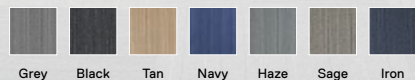

8' x 10' - \$840

10' x 12' - \$1,176

Shown in Black

the lemon drop

**Rush Street**

21-1440

\$15 / TILE

Shown in Grey