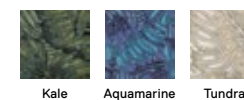

**\$28-\$30 / TILE**

5' x 7' - \$336-\$360

8' x 10' - \$840-\$900

10' x 12' - \$1,176-\$1,260

*Shown in Pebble*

**Palm Reader**

21-1467

**\$34 / TILE**

5' x 7' - \$408

8' x 10' - \$1,020

10' x 12' - \$1,428

*Shown in Kale*

between the palmets

**To A Tea**

21-1563 

**\$30 / TILE**