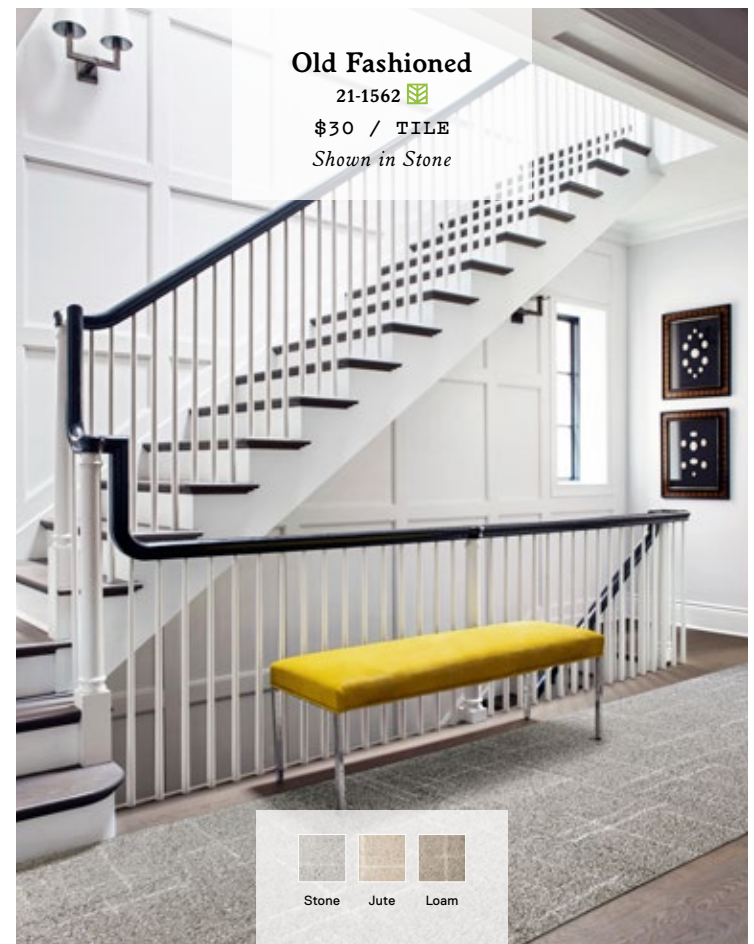

Old Fashioned

21-1562
$30 / TILE
Shown in Stone