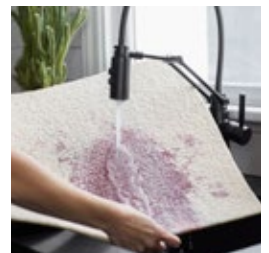

## CUTTING SERVICES

Cuts can help you get the best look for your space. Each cut is \$3.50 per tile. We also offer complimentary design services by phone or email.

EASY INSTALLATION

ADHESIVE FLORDOTS

RINSE STAINS EASILY