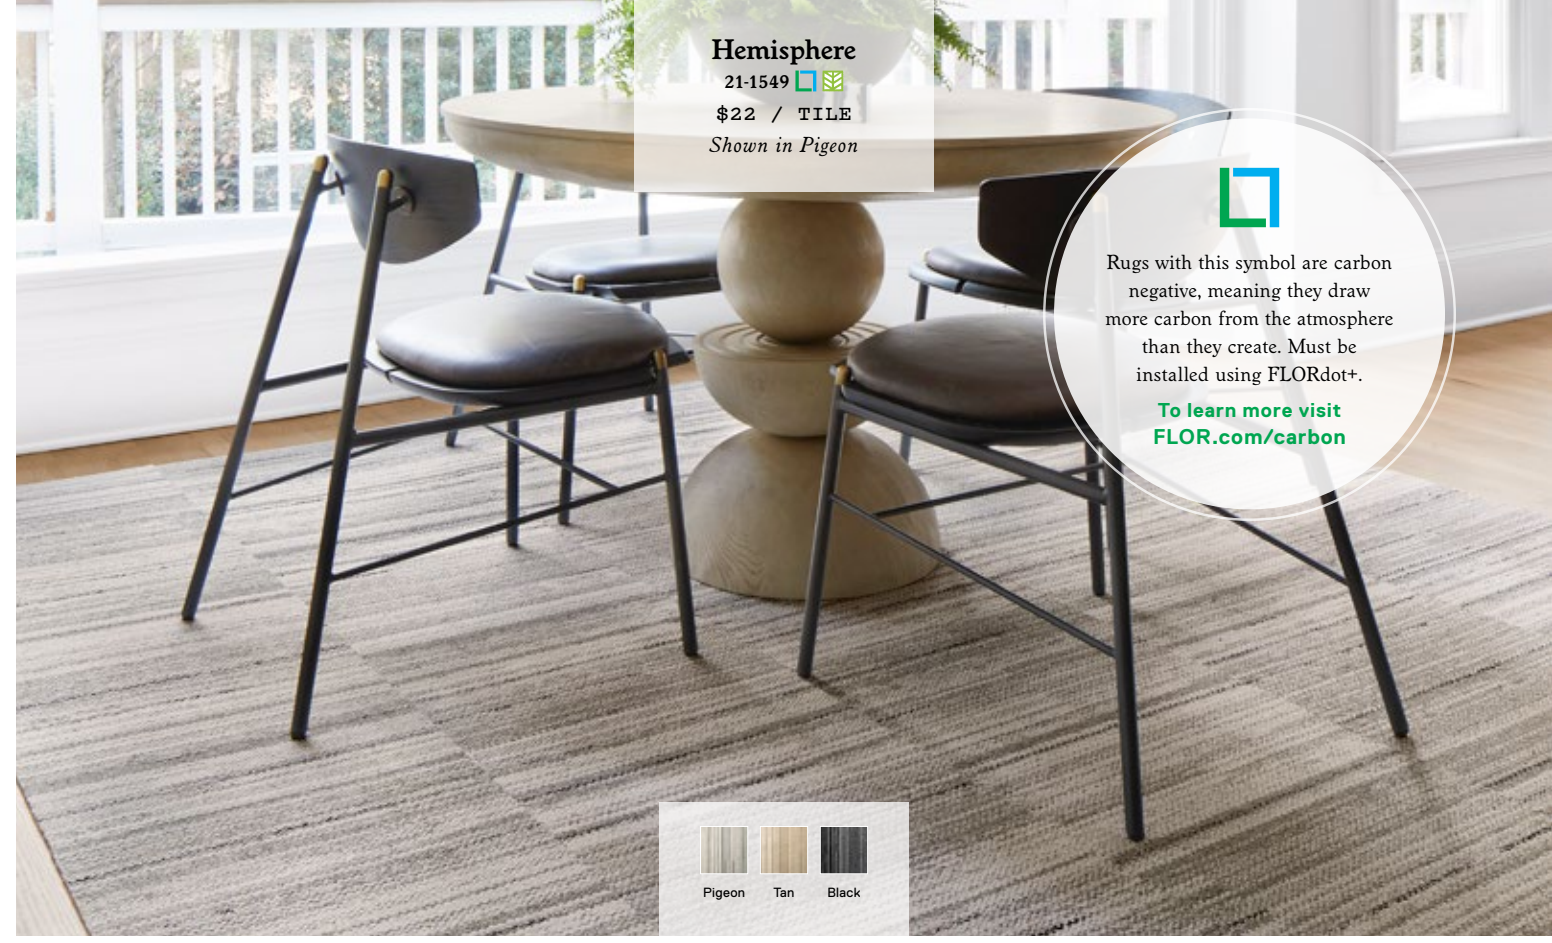

Hemisphere
21-1549
$22 / TILE
Shown in Pigeon

Rugs with this symbol are carbon negative, meaning they draw more carbon from the atmosphere than they create. Must be installed using FLORdot+.
To learn more visit [FLOR.com/carbon](https://www.flor.com/carbon)