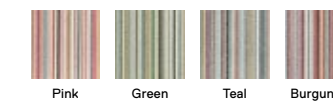

Like Minded

21-1379

$18 / TILE

-

5' x 7' - $216

8' x 10' - $540

10' x 12' - $756

Shown in *Pink*