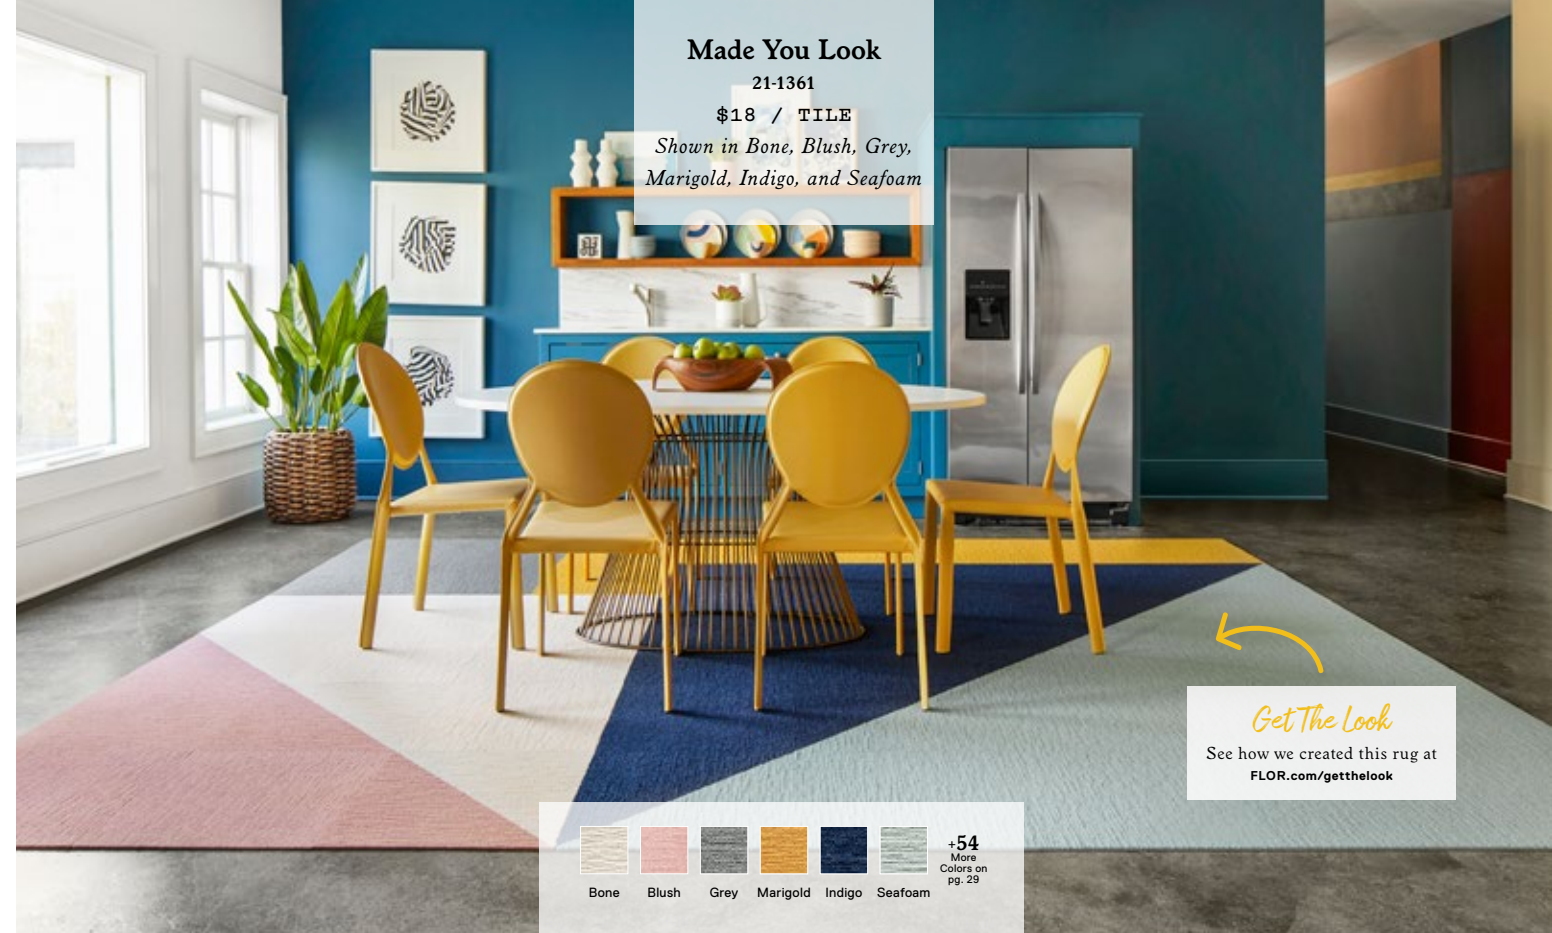

Made You Look

21-1361
$18 / TILE
Shown in Bone, Blush, Grey,
Marigold, Indigo, and Seafoam