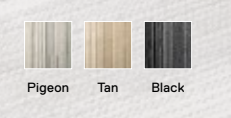

Rugs with this symbol are carbon negative, meaning they draw more carbon from the atmosphere than they create. Must be installed using FLORdot+.
To learn more visit [FLOR.com/carbon](https://www.flor.com/carbon)