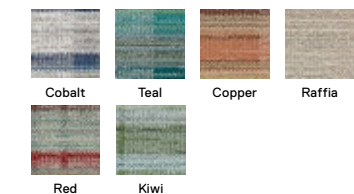

Payments made easy. Learn more at [FLOR.com/affirm](https://www.flor.com/affirm)