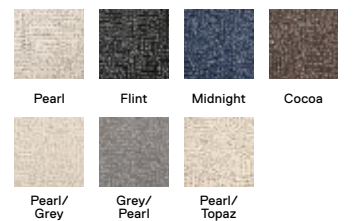

### Hemline

21-1524

\$26 / TILE

5' x 7' - \$312

8' x 10' - \$780

10' x 12' - \$1,092

Shown in Pearl

**Foothills**