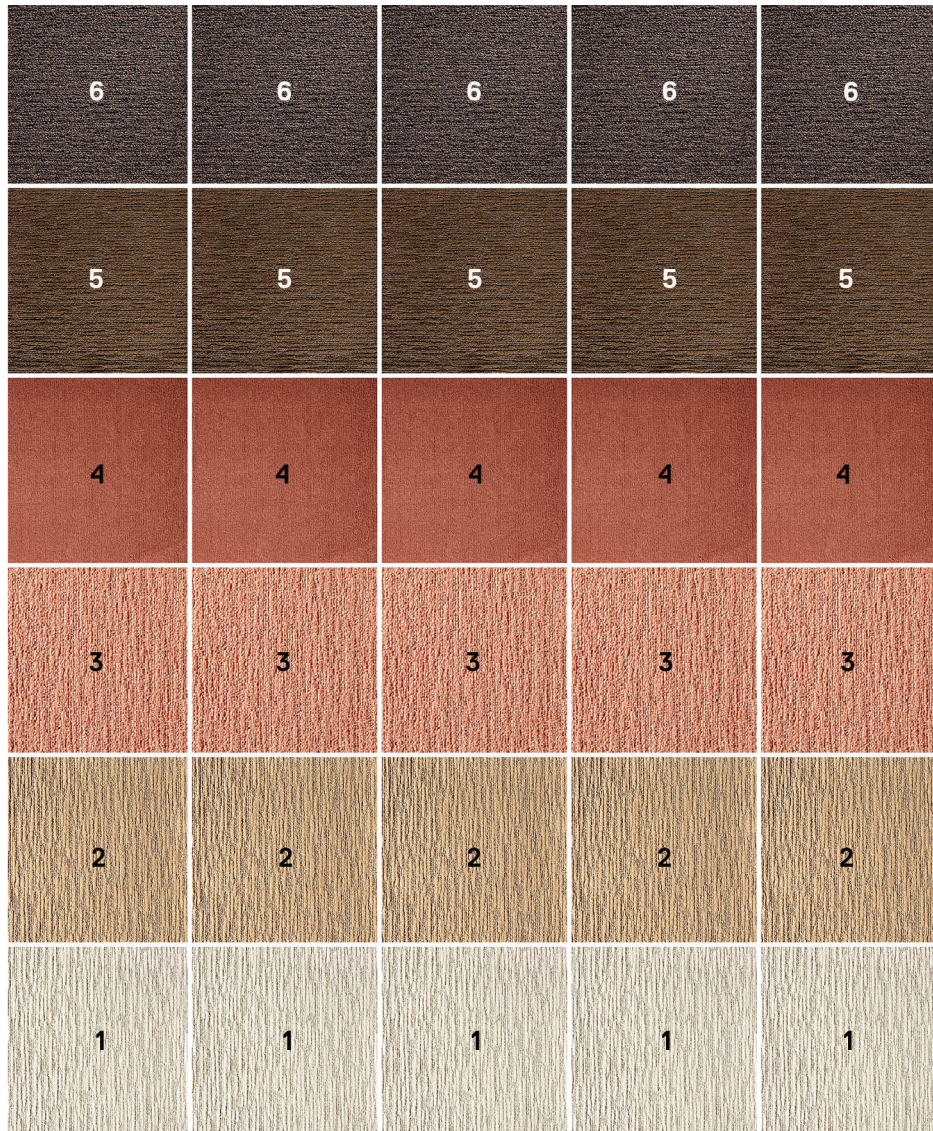

Get The Look

Just follow the pattern in the tile guide below, and this rug is all yours. Want different colors? No problem. Simply order the tiles in your favorite shade to change the color as you see fit.

Shown in: Made You Look Item (21-1361)

Dimensions: 8'3" x 9'10"

COMPONENTS

- 1 | 5 Tiles of Made You Look – Pearl
- 2 | 5 Tiles of Made You Look – Tawny
- 3 | 5 Tiles of Made You Look – Coral

- 4 | 5 Tiles of Made You Look – Spice
- 5 | 5 Tiles Made You Look – Mahogany
- 6 | 5 Tiles Made You Look – Bark