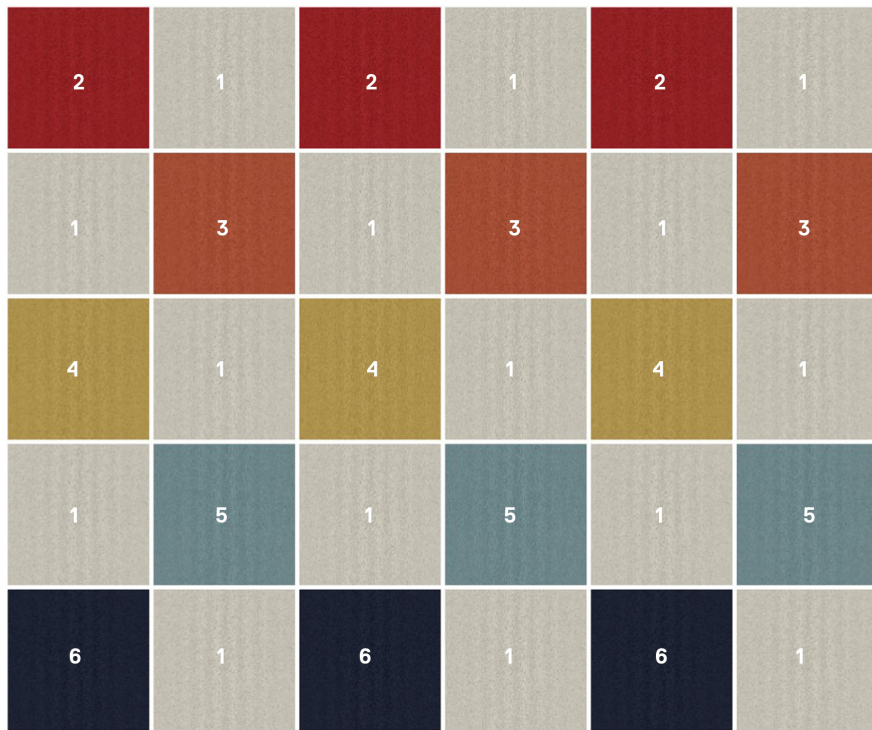

Get The Look

Just follow the pattern in the tile guide below, and this rug is all yours. Want different colors?
No problem. Simply order the tiles in your favorite shade to change the color as you see fit.

Shown in: Heaven Sent (21-1363)

Dimensions: 9'8" x 8'2"

COMPONENTS

- 1 | 15 Tiles of Heaven Sent - Bone
- 3 | 3 Tiles of Heaven Sent - Tangerine
- 5 | 3 Tiles of Heaven Sent - Light Blue

- 2 | 3 Tiles of Heaven Sent - Persimmon
- 4 | 3 Tiles of Heaven Sent - Marigold
- 6 | 3 Tiles of Heaven Sent - Indigo