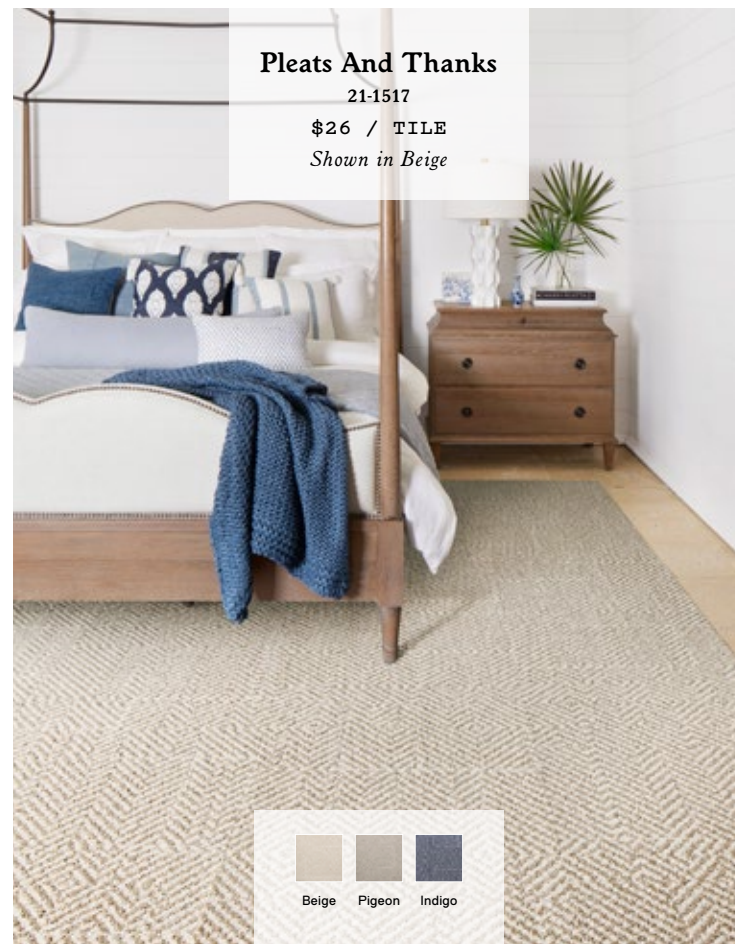

10' x 12' - \$840

Shown in Indigo and Bone

Not eligible for cutting services.

Ou La La

21-1521

\$28 / TILE

Shown in Maize

Pleats And Thanks