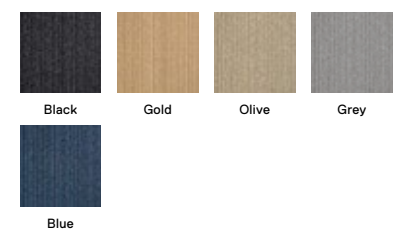

Level Setting

21-1341
$15 / TILE
-
5' x 7' - $180
8' x 10' - $450
10' x 12' - $630
Shown in Black

Now Accepting Apple Pay.
Quick and easy checkout
anytime, anywhere.