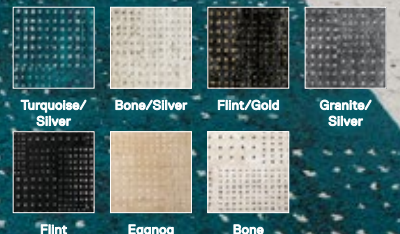

On The Dot

21-1519

\$30-\$32 / TILE

5' x 7' - \$360-\$384

8' x 10' - \$900-\$960

10' x 12' - \$1,260-\$1,344

Shown in Turquoise/Silver

Gatsby

21-1520
 \$32 / TILE
 -
 5' x 7' - \$384
 8' x 10' - \$960
 10' x 12' - \$1,344
 Shown in Spice/Gold

Leaps And Bounds

21-1559
 \$29 / TILE
 -
 5' x 7' - \$348
 8' x 10' - \$870
 10' x 12' - \$1,218
 Shown in Berry