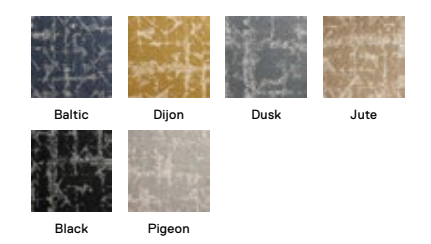

Seeing Stars

21-1558
$30 / TILE
-
5' x 7' - $360
8' x 10' - $900
10' x 12' - $1,260
Shown in Baltic