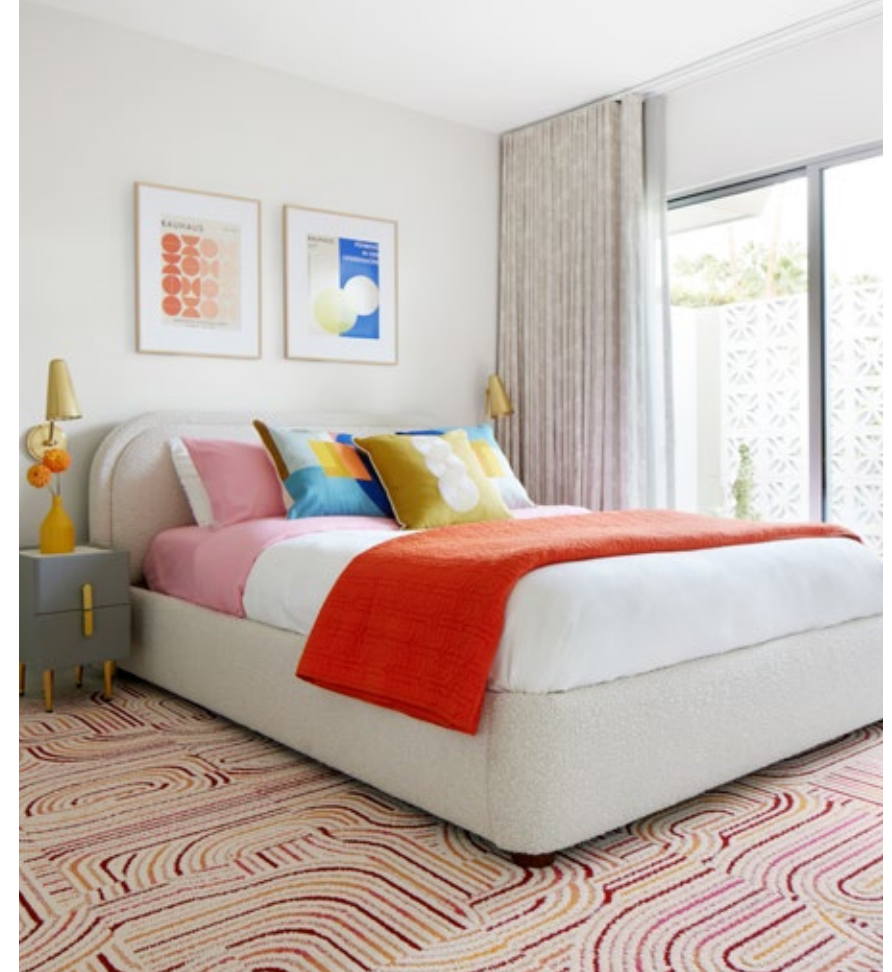

Leaps And Bounds

21-1559
$29 / TILE
-
5' x 7' - $348
8' x 10' - $870
10' x 12' - $1,218
Shown in Berry

“ Our favorite thing about FLOR rugs is that you can get the exact size you need. The ability to do your own on-site customization is so comforting.