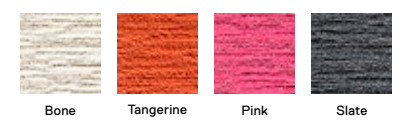

Get The Look
See how we created this rug at
FLOR.com/getthelook

Made You Look

21-1361
\$18 / TILE
5' x 7' - \$216, 8' x 10' - \$540, 10' x 12' - \$756
Shown in Bone, Tangerine, Pink, and Slate

+56
More
Colors on
pg. 42