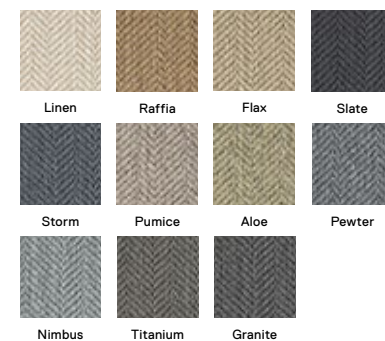

Payments made easy. Learn more at FLOR.com/affirm

You're So Vein

21-1542

\$29 / TILE

5' x 7' - \$348

8' x 10' - \$870

10' x 12' - \$1,218

Shown in Beige/Silver

Lilting
21-1425
\$36 / TILE
—
5' x 7' — \$432
8' x 10' — \$1,080
10' x 12' — \$1,512
Shown in Grey

Suit Yourself

21-1318
\$18 / TILE
—
5' x 7' — \$216
8' x 10' — \$540
10' x 12' — \$756
Shown in Linen

Fully Barked