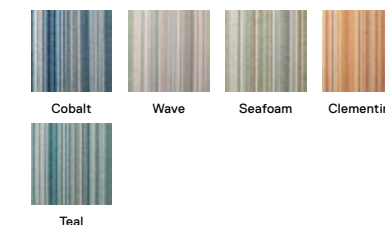

Thick And Thin

21-1532

$16 / TILE

- 5' x 7' - $192
- 8' x 10' - $480
- 10' x 12' - $672

Shown in Cobalt