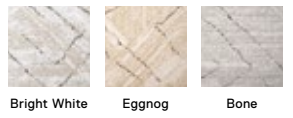

Bright White Eggnog Bone