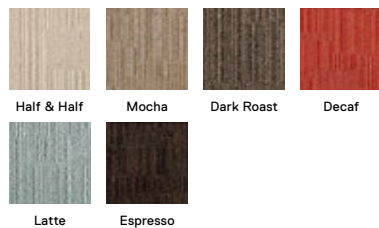

Morning Coffee

21-1039

$18 / TILE

-

5' x 7' - $216

8' x 10' - $540

10' x 12' - $756

Shown in Half & Half

Foothills

21-1539

$28 / TILE

-

5' x 7' - $336

8' x 10' - $840

10' x 12' - $1,176

Shown in Bone

FLOR tiles come in 19.7" x 19.7" squares (50cm x 50cm)