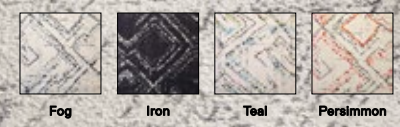

21-1455
 \$28 / TILE
 -
 5' x 7' - \$336
 8' x 10' - \$840
 10' x 12' - \$1,176
 Shown in Copper

Still deciding?
SAMPLE WITH \$2 SWATCHES

Aperitif

21-1548
 \$28 / TILE
 -
 5' x 7' - \$336
 8' x 10' - \$840
 10' x 12' - \$1,176
 Shown in Fog