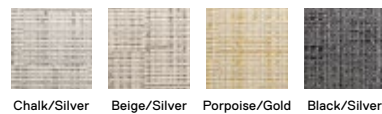

21-1409
\$19 / TILE
—
5' x 7' — \$228
8' x 10' — \$570
10' x 12' — \$798
Shown in Chalk

Open Invitation

21-1543

\$22 / TILE

5' x 7' - \$264

8' x 10' - \$660

10' x 12' - \$924

Shown in Bone on the left and

Stone/Mica on Cover

Knit Wit

21-1528

\$32 / TILE

-

5' x 7' - \$384

8' x 10' - \$960

10' x 12' - \$1,344

Shown in Chalk/Silver

Vintage Vibe

21-1385

\$30-\$32 / TILE

-

5' x 7' - \$360-\$384

8' x 10' - \$900-\$960

10' x 12' - \$1,260-\$1,344