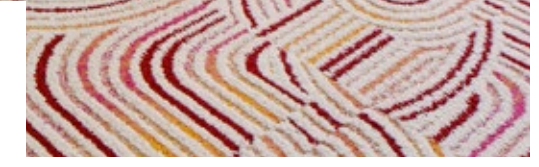

“ Our favorite thing about FLOR rugs is that you can get the exact size you need. The ability to do your own on-site customization is so comforting.