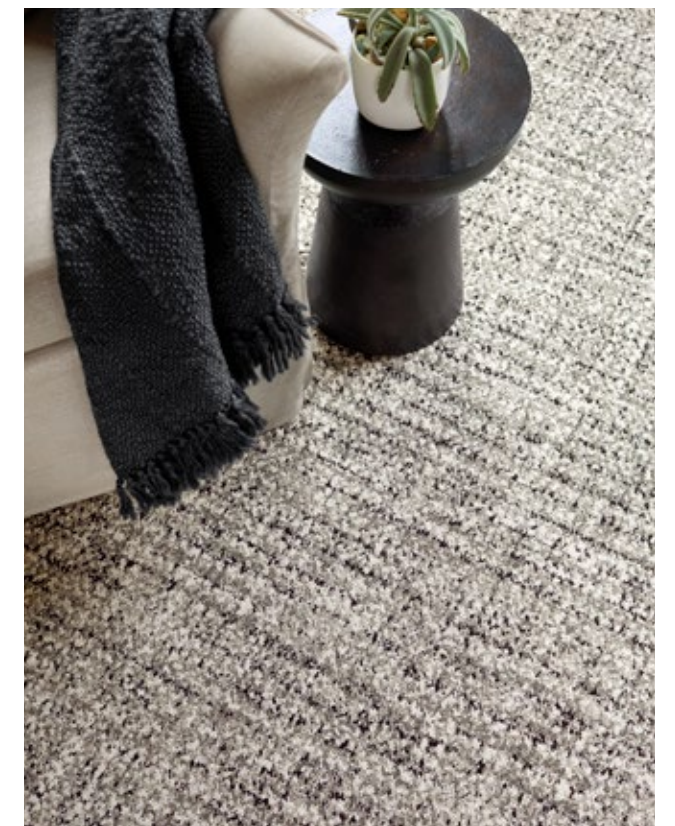

CLOUD NINE

Restore balance in your home with neutral hues and organic forms that take you back to nature.

Tweed Indeed

21-1454

$21 / TILE

5' x 7' - $252

8' x 10' - $630

10' x 12' - $882

Shown in Dune

Tailored Touch

21-1450

$30 / TILE

5' x 7' - $360, 8' x 10' - $900, 10' x 12' - $1,260

Shown in Natural