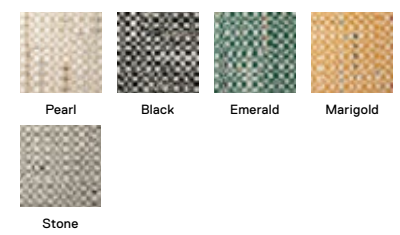

Check It Out

21-1553
$29 / TILE
-
5' x 7' - $348
8' x 10' - $870
10' x 12' - $1,218
Shown in Pearl

Ready for a new look?
Most styles ship within two business days.