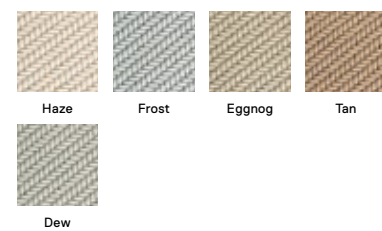

Roadside Attraction

21-1351

$24 / TILE

-

5' x 7' - $288

8' x 10' - $720

10' x 12' - $1,008

Shown in Haze