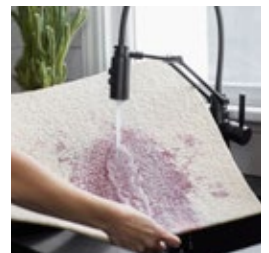

CUTTING SERVICES

Cuts can help you get the best look for your space. Each cut is \$3.50 per tile. We also offer complimentary design services by phone or email.

EASY INSTALLATION

ADHESIVE FLORDOTS

RINSE STAINS EASILY