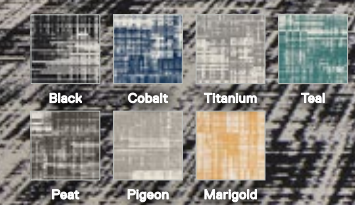

New
Old Fashioned
 21-1562
 \$30 / TILE
 —
 5' x 7' — \$360
 8' x 10' — \$900
 10' x 12' — \$1,260
 Shown in Stone

Chasing Pavement
 21-1484
 \$32 / TILE
 —
 5' x 7' — \$384
 8' x 10' — \$960
 10' x 12' — \$1,344
 Shown in Chalk/Silver

Hollin Hills
21-1479
\$30 / TILE
—
5' x 7' — \$360
8' x 10' — \$900
10' x 12' — \$1,260
Shown in Pearl

Like Minded
21-1379
\$18 / TILE
—
5' x 7' — \$216
8' x 10' — \$540
10' x 12' — \$756
Shown in Pink

FLORdots hold your tiles together, don't stick to the floor, and are included in every order.

Dappled Daylight
21-1446
\$24 / TILE
—
5' x 7' — \$288
8' x 10' — \$720
10' x 12' — \$1,008
Shown in Black

Mod Cow

21-1357

\$28 / TILE

-

5' x 7' - \$336

8' x 10' - \$840

10' x 12' - \$1,176

Shown in Brown

Brown Black Tan Grey