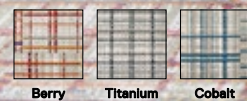

10' x 12' - \$1,176

Shown in Charcoal

Charcoal Black Linen Brown

Natural Flannel Raffia Sisal

London Twill

21-1504

\$22 / TILE

-

5' x 7' - \$264

8' x 10' - \$660

10' x 12' - \$924

Shown in Mica

Mica Marine Cocoa Pigeon

Topaz Flint Flint/Pearl

Savile Row

21-1541

\$28 / TILE

—

5' x 7' — \$336

8' x 10' — \$840

10' x 12' — \$1,176

Shown in Berry

Berry

Titanium