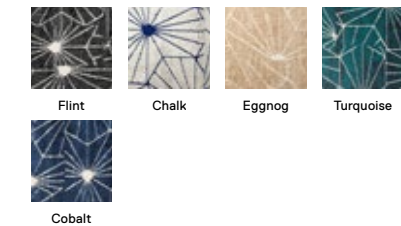

Shown in Burgundy, Green, Pink, Purple, and Teal

Burgundy

Green

Pink

Purple

Teal

Beach Front

Seaway

Kiwi

Tidal

Persimmon

Clementine

Black

Skyfall

21-1480

\$30 / TILE

—

5' x 7' — \$360

8' x 10' — \$900

10' x 12' — \$1,260

Shown in Flint

Flint

Chalk

Eggnog