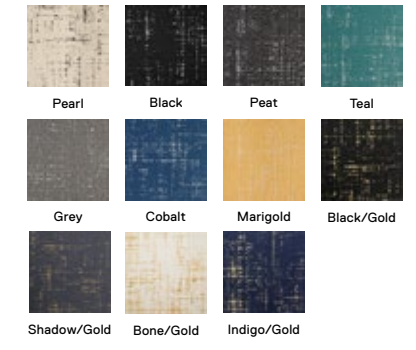

5' x 7' - \$324

8' x 10' - \$810

10' x 12' - \$1,134

Shown in Bone

Payments made easy. Learn more at [FLOR.com/affirm](https://www.flor.com/affirm)

TERRA HUES

Using spice shades and terracotta tones, infuse warmth in living spaces that need a touch of earthy energy.

Made You Look

21-1361
 \$18 / TILE
 -
 5' x 7' - \$216
 8' x 10' - \$540
 10' x 12' - \$756
 Shown in Spice

Tuxedo Pocket
 21-1451
 \$28-\$30 / TILE
 -
 5' x 7' - \$336-\$360
 8' x 10' - \$840-\$900
 10' x 12' - \$1,176-\$1,260
 Shown in Pearl

New

Industrious
21-1552 
\$20 / TILE
—
5' x 7' — \$240
8' x 10' — \$600
10' x 12' — \$840
Shown in Bark

- | | | | |
|---|---|---|---|
|  |  |  |  |
| Bark | Iron | Cobalt | Granite |
|  |  |  |  |
| Black | Topaz | Scarlet | Marigold |
|  |  |  | |
| Mahogany | Lime | Beige | |