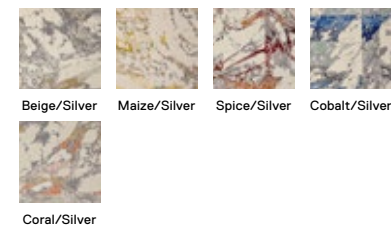

Payments made easy. Learn more at FLOR.com/affirm

You're So Vein

21-1542

\$29 / TILE

5' x 7' - \$348

8' x 10' - \$870

10' x 12' - \$1,218

Shown in Beige/Silver