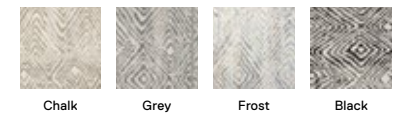

Trade Winds

21-1540 
 \$30 / TILE
 -
 5' x 7' - \$360
 8' x 10' - \$900
 10' x 12' - \$1,260
 Shown in Bright White

Bright White Eggnog Bone

Cut Corners

21-1470
 \$30 / TILE
 -
 5' x 7' - \$360
 8' x 10' - \$900
 10' x 12' - \$1,260
 Shown in Chalk