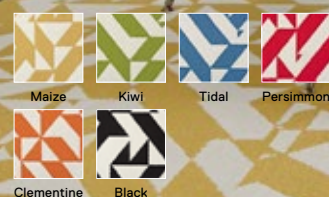

Shown in Burgundy, Green, Pink, Purple, and Teal

Burgundy

Green

Pink

Purple

Teal

Beach Front

Seaway

Rainbow

Grey

Coastal

Signature Rug Soda Shoppe

63-1375

\$120 - \$840

Available in 1 color, 5 sizes.

Twisted Spokes

21-1394

\$22 / TILE

—

5' x 7' — \$264

8' x 10' — \$660

10' x 12' — \$924

Shown in Maize

Maize

Kiwi

Tidal

Persimmon

Clementine

Black

Skyfall

21-1480

\$30 / TILE