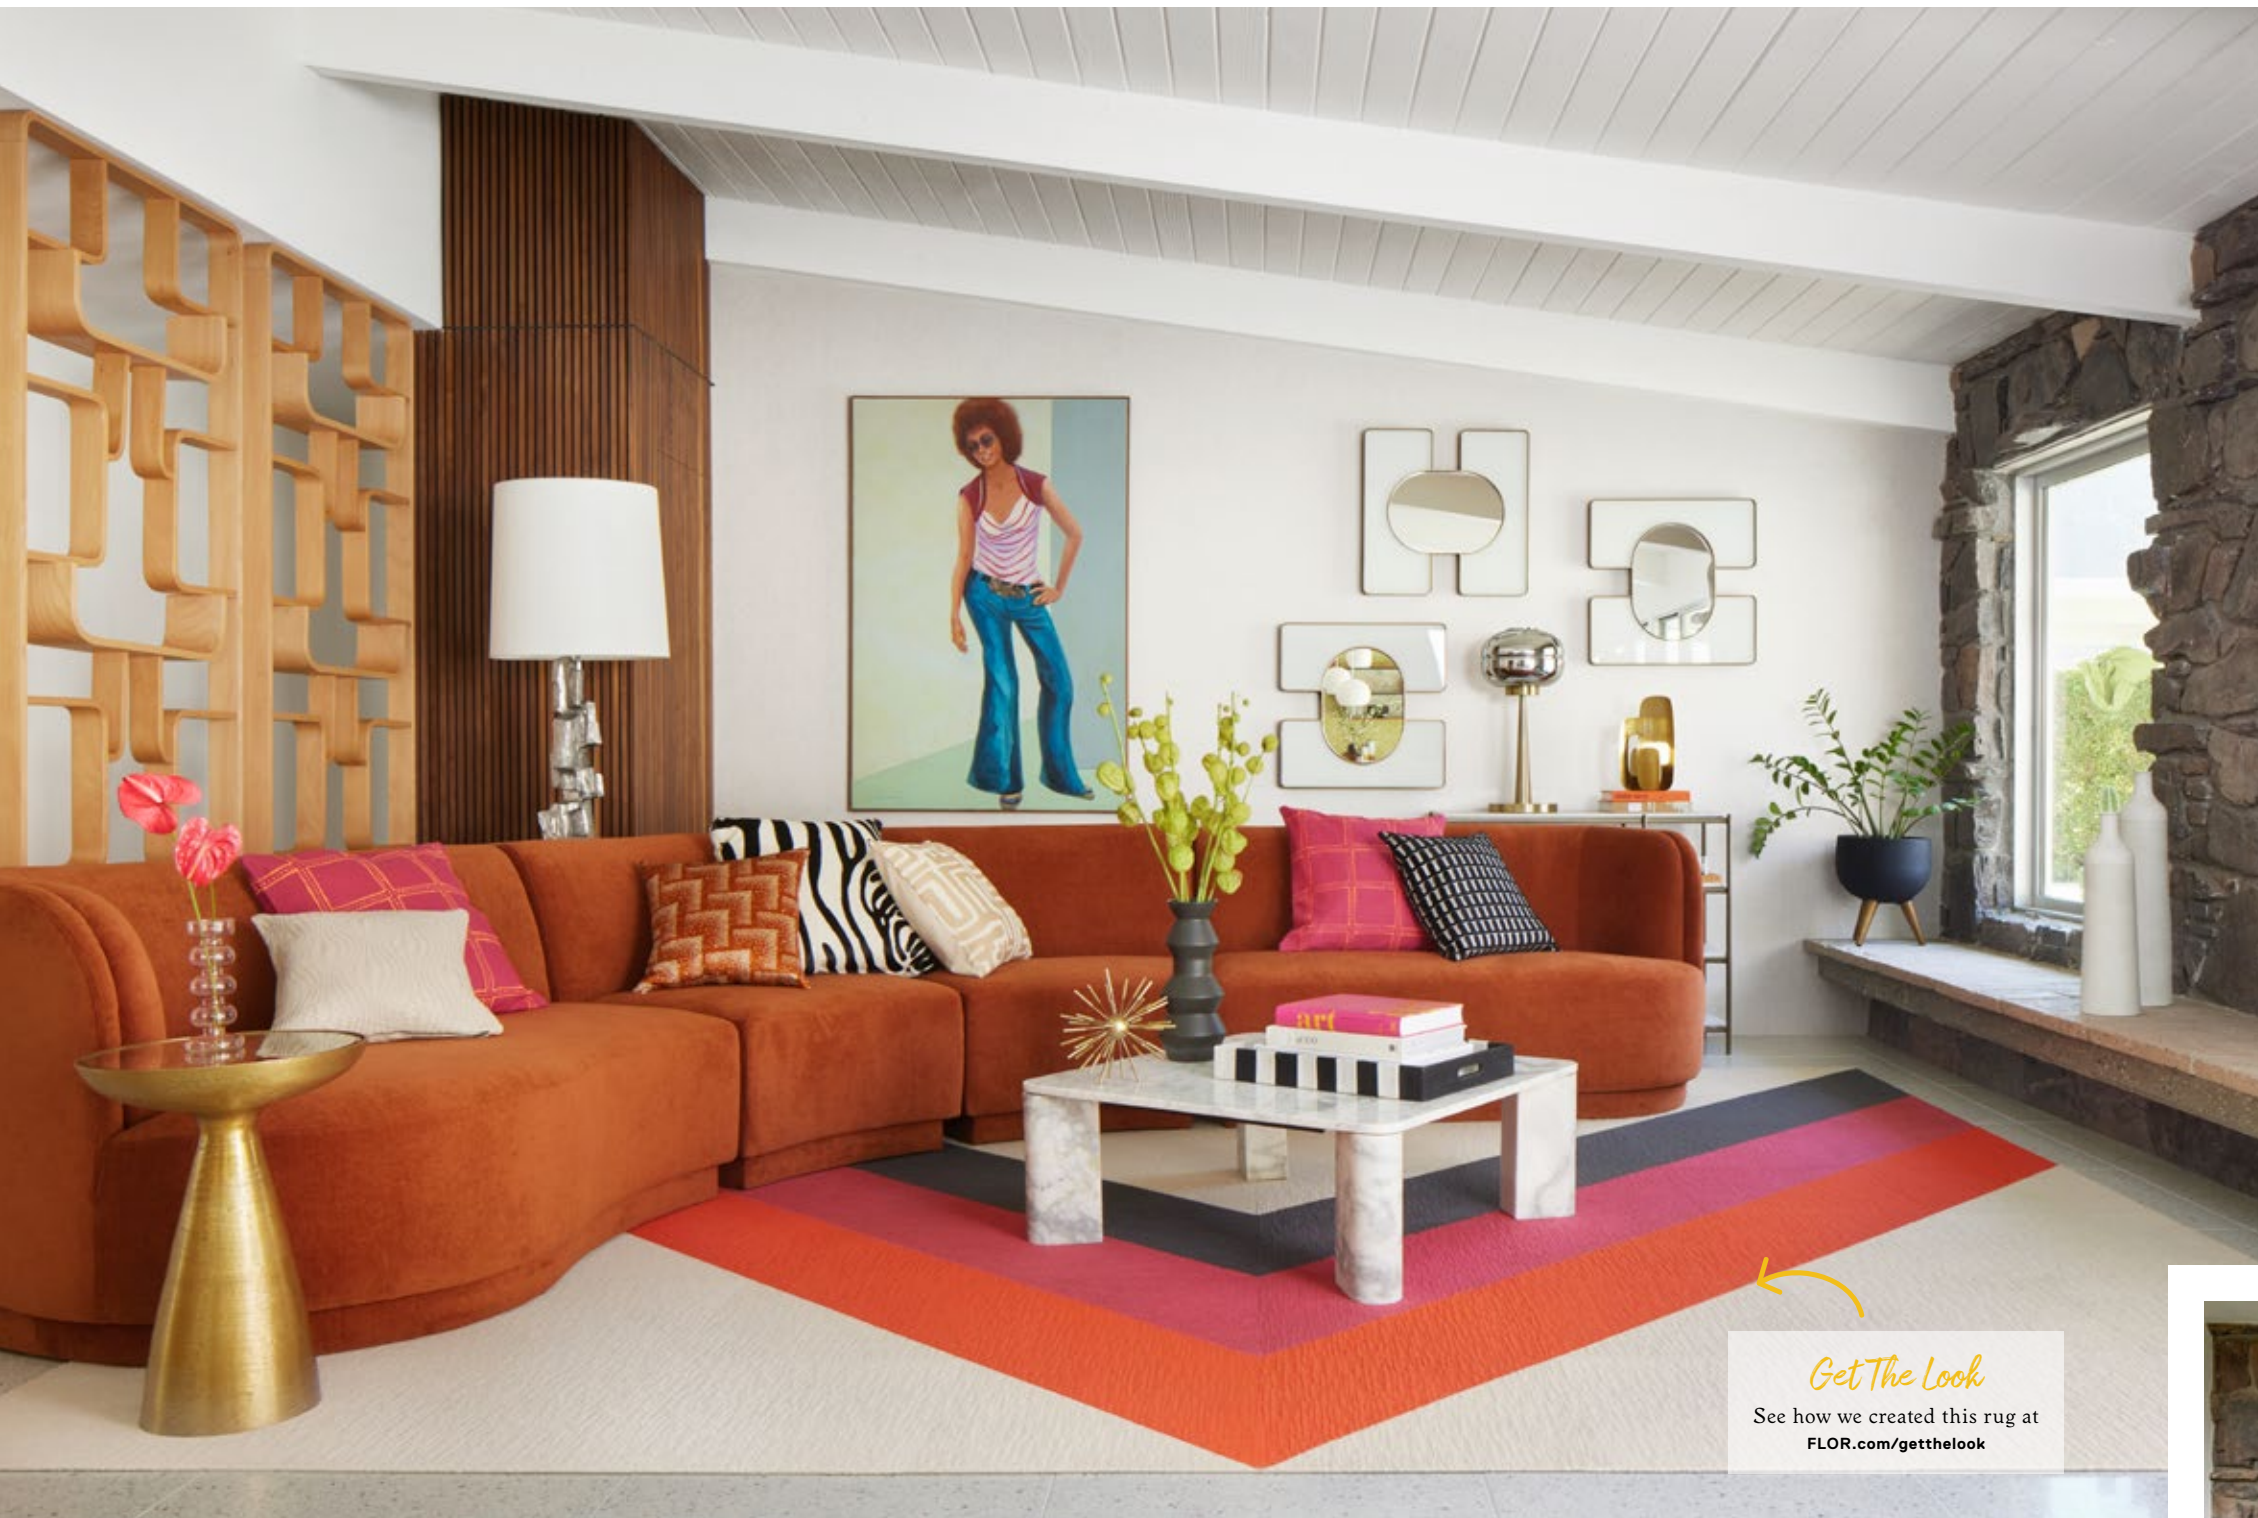

Thick And Thin

21-1532

\$16 / TILE

- 5' x 7' - \$192
- 8' x 10' - \$480
- 10' x 12' - \$672

Shown in Cobalt

P.S. from PALM SPRINGS

For Modernism Week, the annual festival highlighting everything Mid-Century mod, we visited the chic home of Howard Hawkes and Kevin Kemper. When they bought their first home in Palm Springs, Howard and Kevin never imagined that remodeling the home would lead to something bigger. The idea for H3K Home+Design rose from the fixer-upper with classic Mid-Century bones and grew into a full-service design and build company.