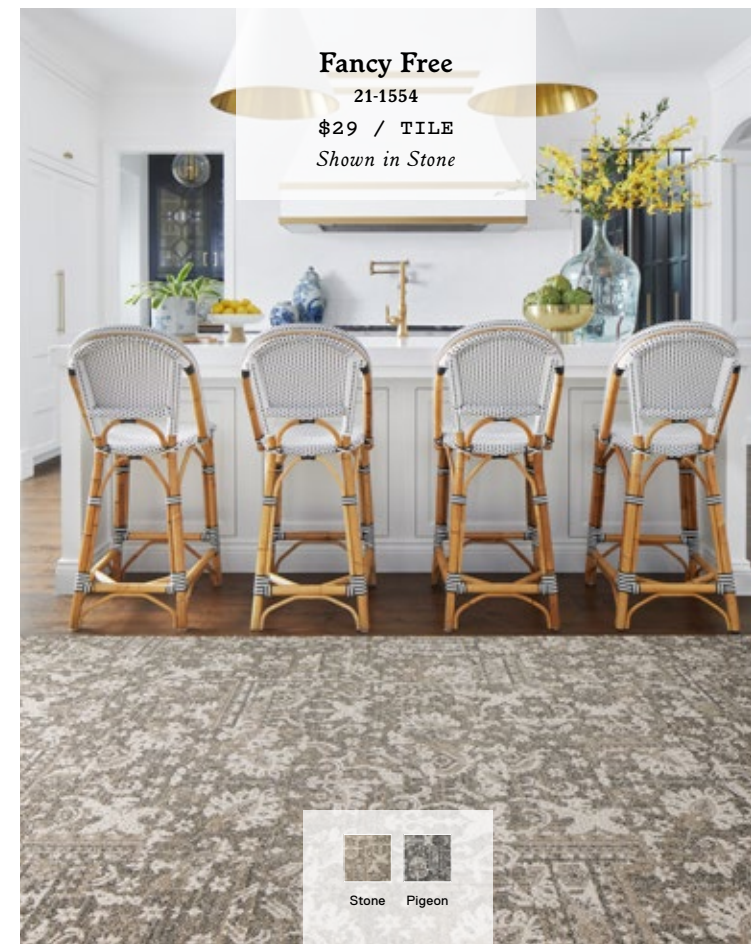

Fancy Free

21-1554

$29 / TILE

Shown in Stone