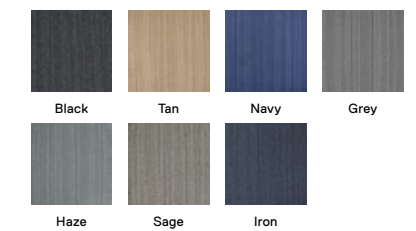

Rush Street

21-1440

$15 / TILE

5' x 7' - $180

8' x 10' - $450

10' x 12' - $630

Shown in Black