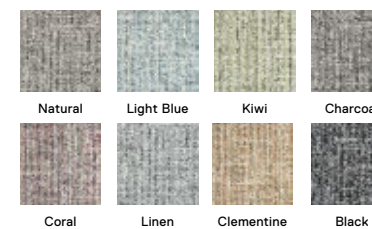

Tailored Touch

21-1450

$30 / TILE

5' x 7' - $360, 8' x 10' - $900, 10' x 12' - $1,260

Shown in Natural