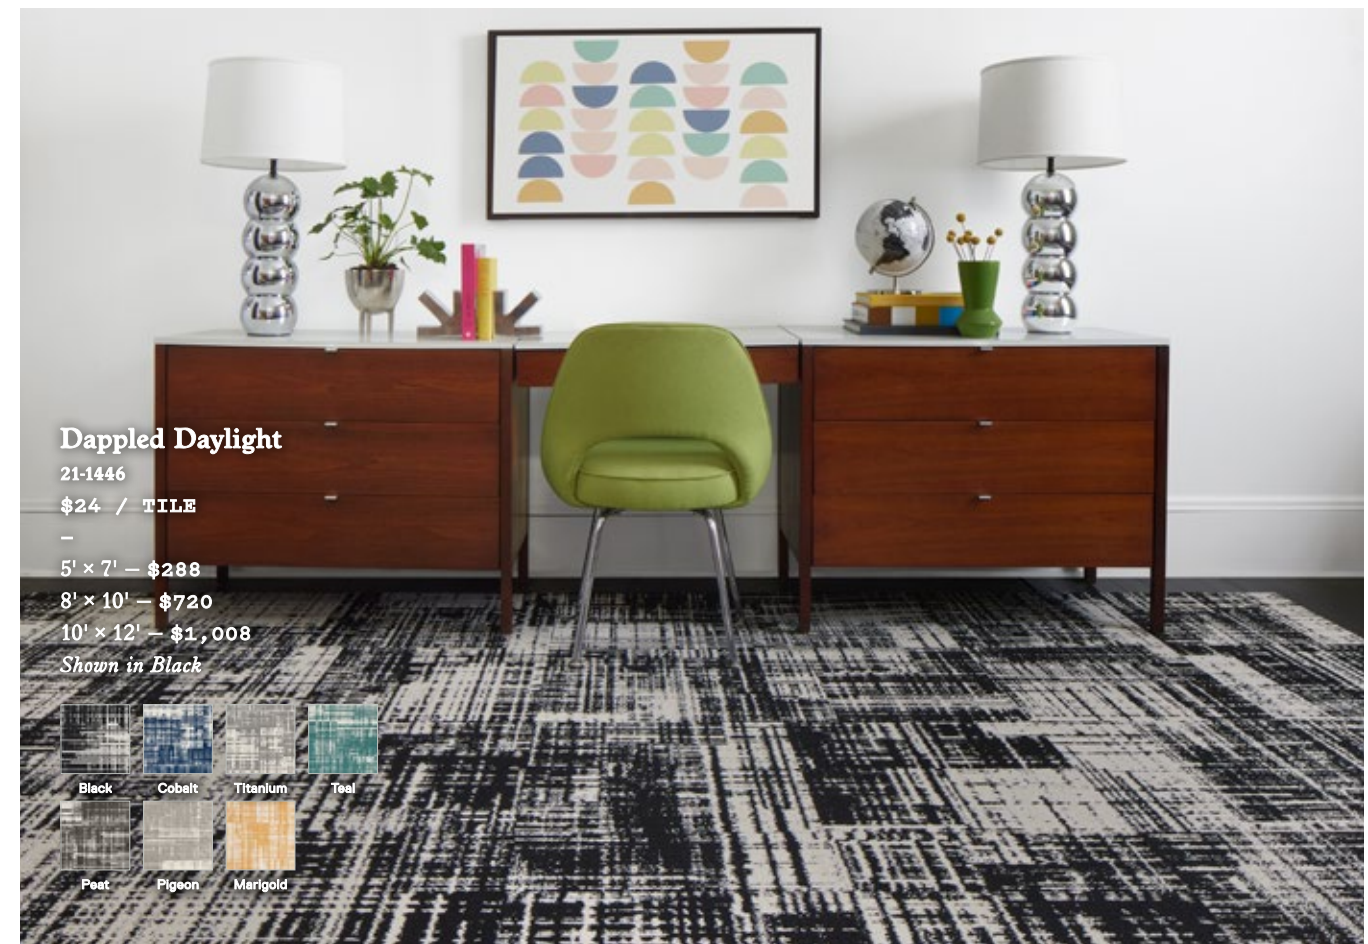

FLORdots hold your tiles together, don't stick to the floor, and are included in every order.