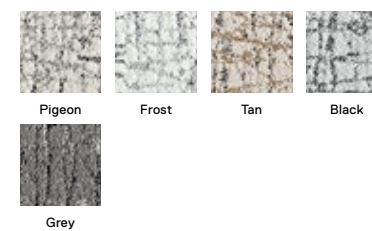

Turkish Smoke

21-1420

$28 / TILE

-

5' x 7' - $336

8' x 10' - $840

10' x 12' - $1,176

Shown in Pigeon