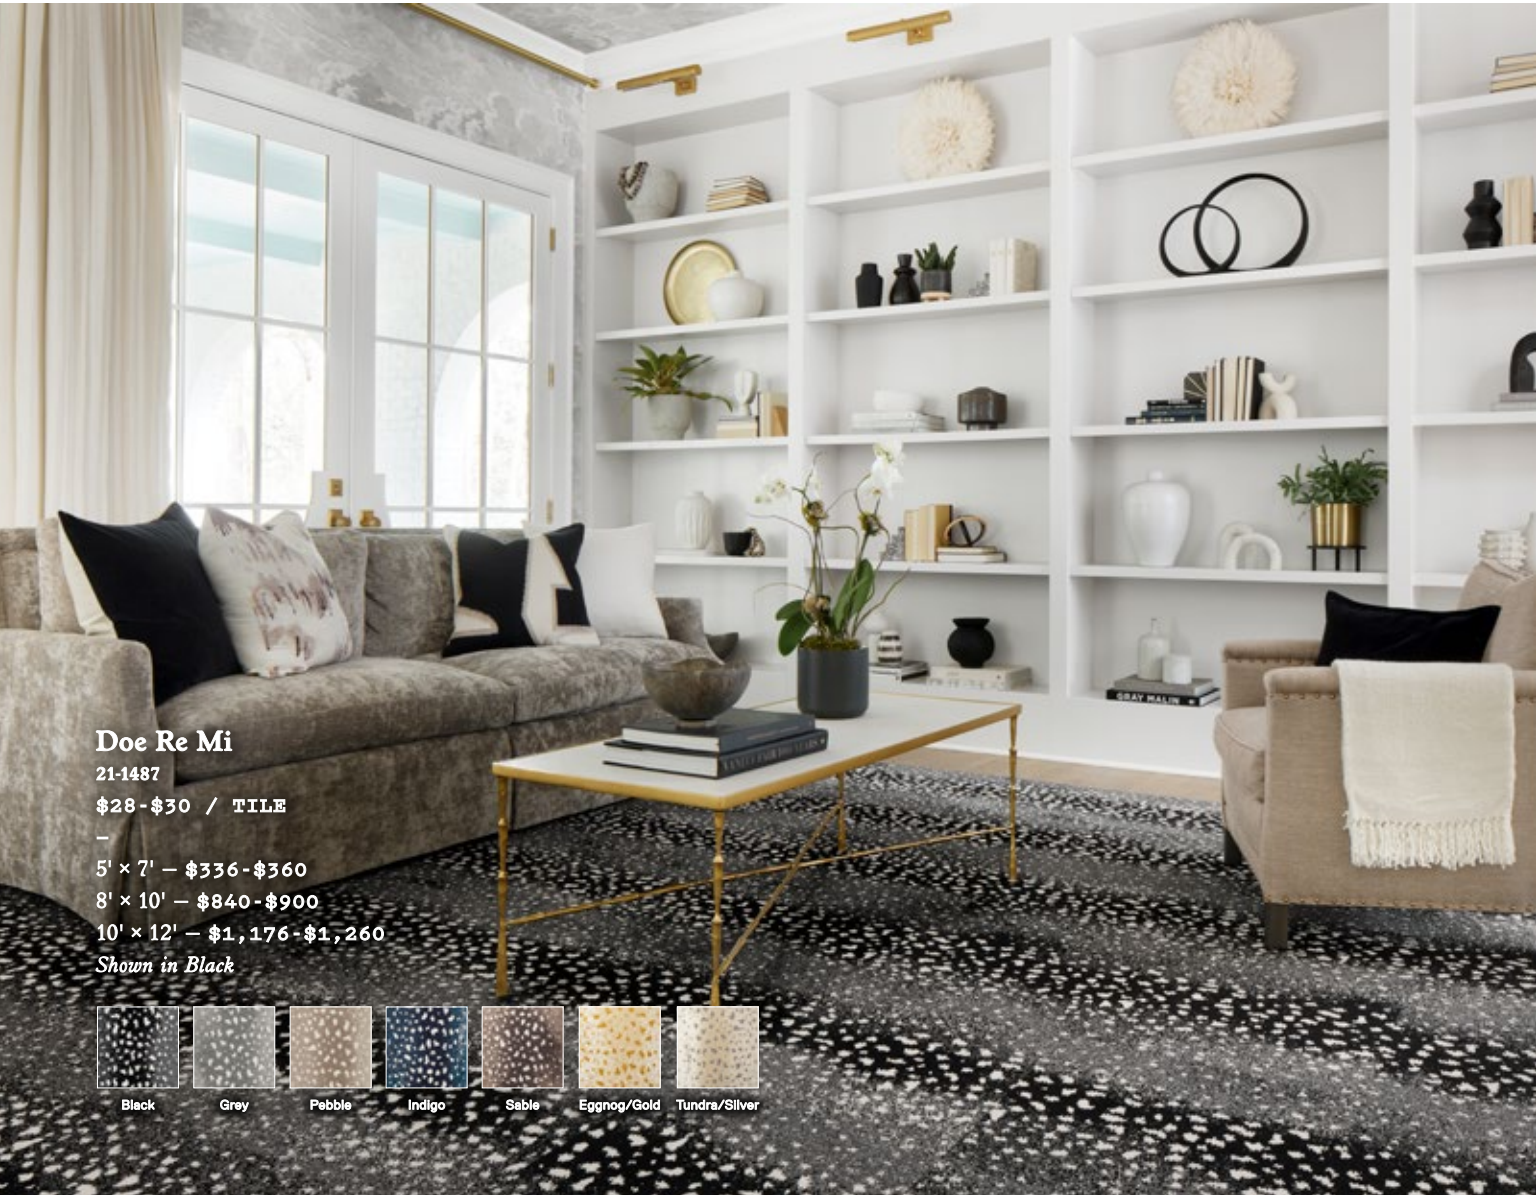

FLOR
1280 West Peachtree St NW
Atlanta, GA 30309
866.281.3567

Inspiration awaits at #myFLOR

PRST STD
US POSTAGE
PAID
FLOR

Source Code

Customer Number

Order online at **FLOR.COM**
or call **866.281.3567**

Doe Re Mi

21-1487

$28 - $30 / TILE

5' x 7' - $336 - $360

8' x 10' - $840 - $900

10' x 12' - $1,176 - $1,260

Shown in Black