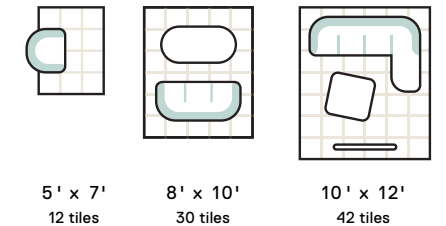

Signature Looks Made Easy

FLOR.COM/SIGNATURE-RUGS

Signature Rugs take the guesswork out of shopping, giving you an unforgettable look without planning your rug from square one. We figured out the design and calculated how many carpet tiles you will need. All you do is choose the size, put it together, and enjoy.

Signature Rug
Made You Look
Round Rug
63-1455
$86

Available in 60 colors, 1 size.

Your Rug, Your Way.

We believe a rug should be able to handle daily life and do it with style. The secret to our good looks is individual carpet tiles. If you want to update the style or change the size, no problem. Just replace a few tiles, not the whole rug.

1. **SAMPLES**
  See a style you like? Order our 6" samples for $2 each. Visit FLOR.com/samples to get started.
2. **ORDER**
  Once you place your order, most ship within 2 business days and arrive to your home in 5-7 business days.
3. **FLORDOTS**
  These adhesives stick to the bottom of each tile, not to your floor. With only two components, one person can assemble the rug.
4. **EASY CLEANING**
  The tiles come apart for easy cleaning—just loosen the FLORdot, rinse tile in your sink, and put it back in place.

STANDARD & CUSTOM SIZES

Select a standard rug size or enter your room dimensions into our tile calculator for a custom size. FLOR tiles are 19.7" or 50cm square. Visit us online at FLOR.com/tile-calculator.

CUTTING SERVICES

Cuts can help you get the best look for your space. Each cut is $3.50 per tile. We also offer complimentary design services by phone or email.

Payments made easy with [affirm](https://www.affirm.com/). To learn more go to FLOR.com/affirm.

CONTACT US

For all questions and design inquiries, contact FLOR Customer Care. Monday-Friday, 10am to 6pm ET
Phone: 866.281.3567
Email: support@FLOR.com

GUARANTEE