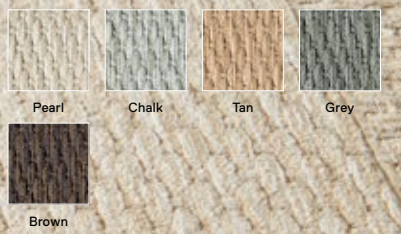

Pearl Chalk Tan Grey Brown