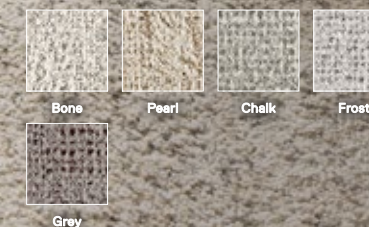

Payments made easy. Learn more at [FLOR.com/affirm](https://www.flor.com/affirm)