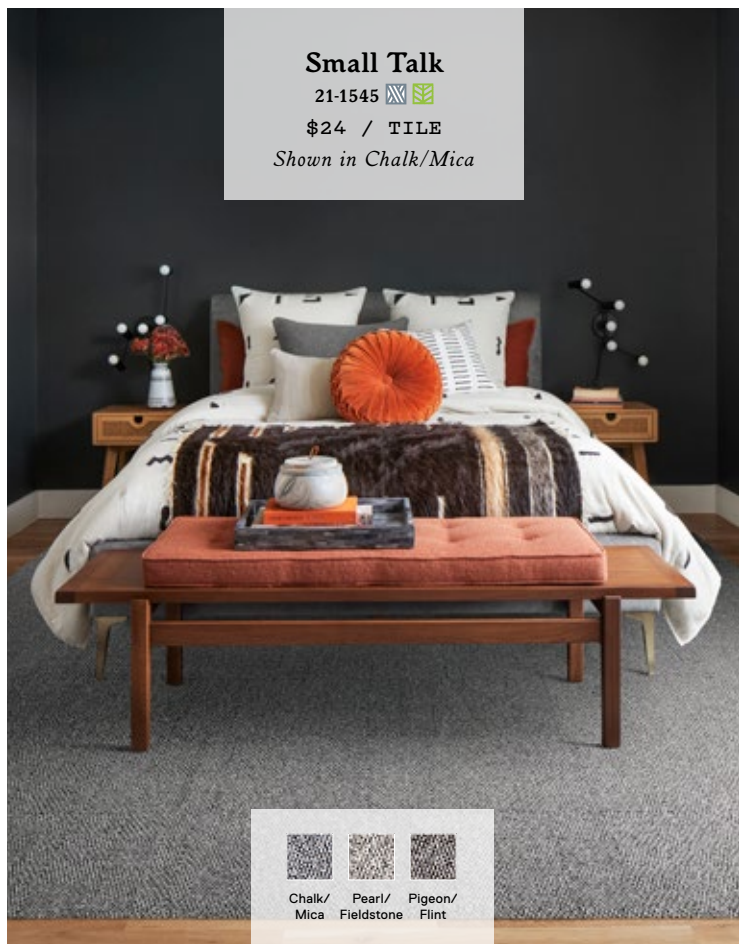

Small Talk
21-1545
$24 / TILE
Shown in Chalk/Mica

Chalk/ Mica	Pearl/ Fieldstone	Pigeon/ Flint