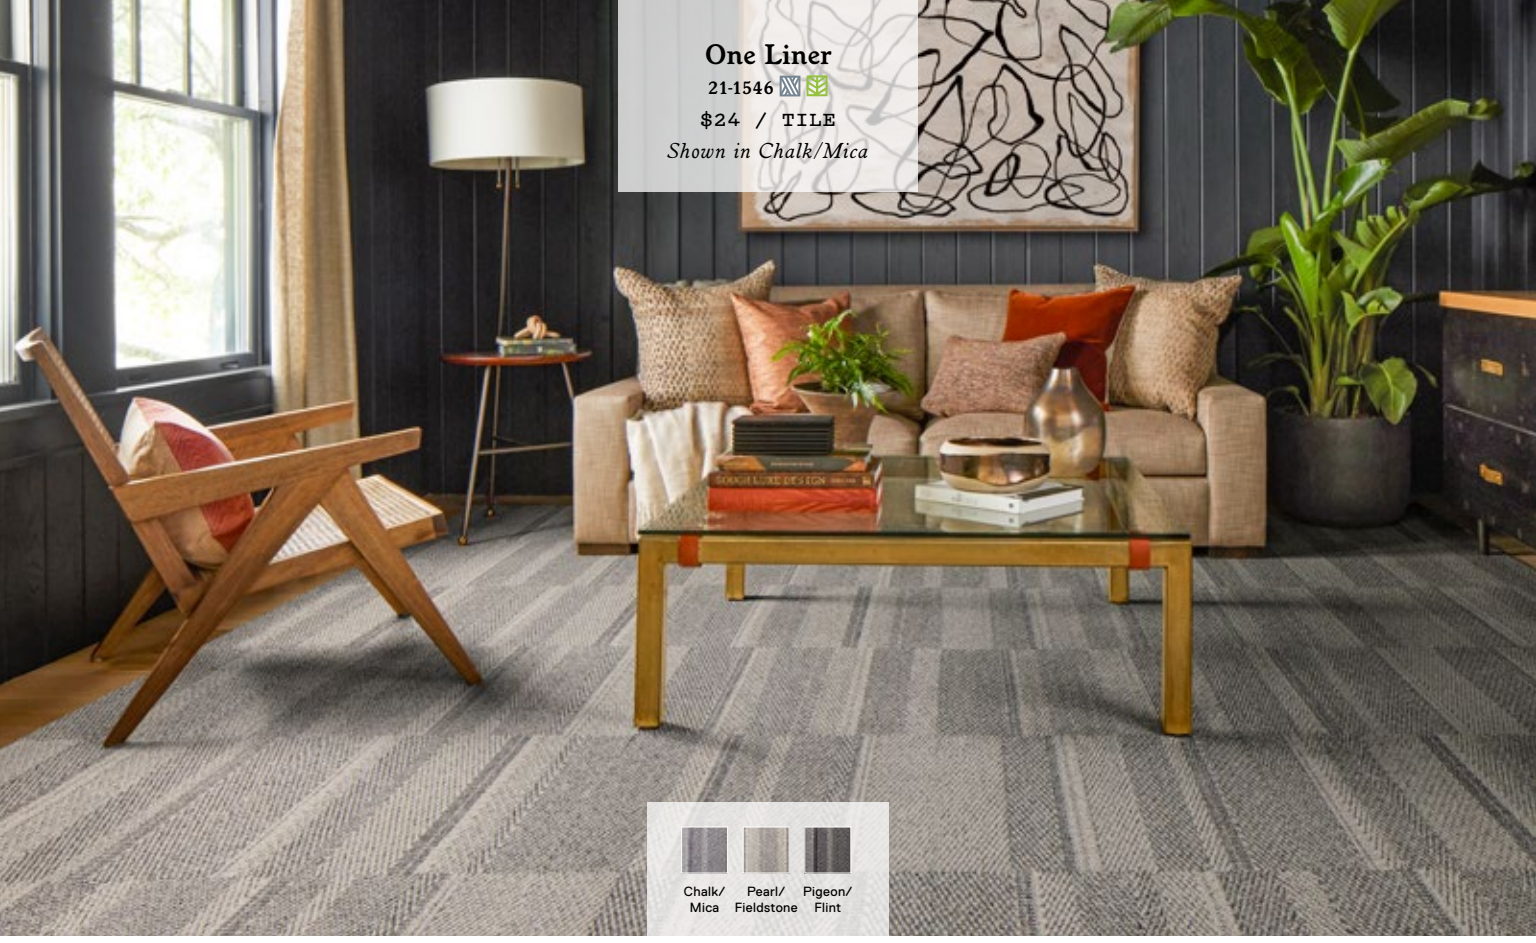

One Liner
21-1546
$24 / TILE
Shown in Chalk/Mica

Chalk/ Mica	Pearl/ Fieldstone	Pigeon/ Flint