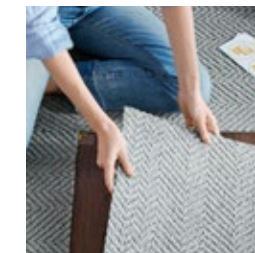

CUTTING SERVICES

Cuts can help you get the best look for your space. Each cut is $3.50 per tile. We also offer complimentary design services by phone or email.

EASY INSTALLATION