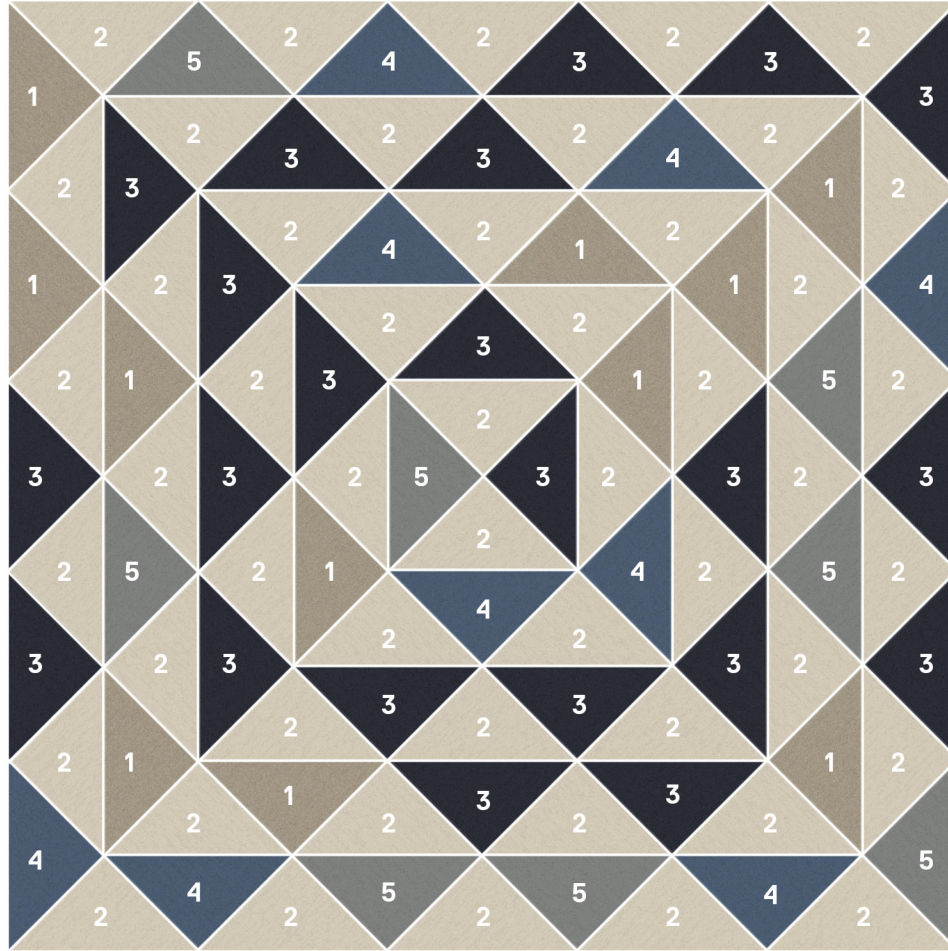

Get The Look

Just follow the pattern in the tile guide below, and this rug is all yours. Want different colors? No problem. Simply order the tiles in your favorite shade to change the color as you see fit.

Shown in: Made You Look Item (21-1361)

Dimensions: 11'7" x 11'7"

COMPONENTS

- 1** | 6 Diagonal Cut Made You Look – Beige
- 2** | 25 Diagonal Cut Made You Look – Bone
- 3** | 11 Diagonal Cut Made You Look – Indigo
- 4** | 5 Diagonal Cut Made You Look – Tidal
- 5** | 4 Diagonal Cut Made You Look – Flannel Blue