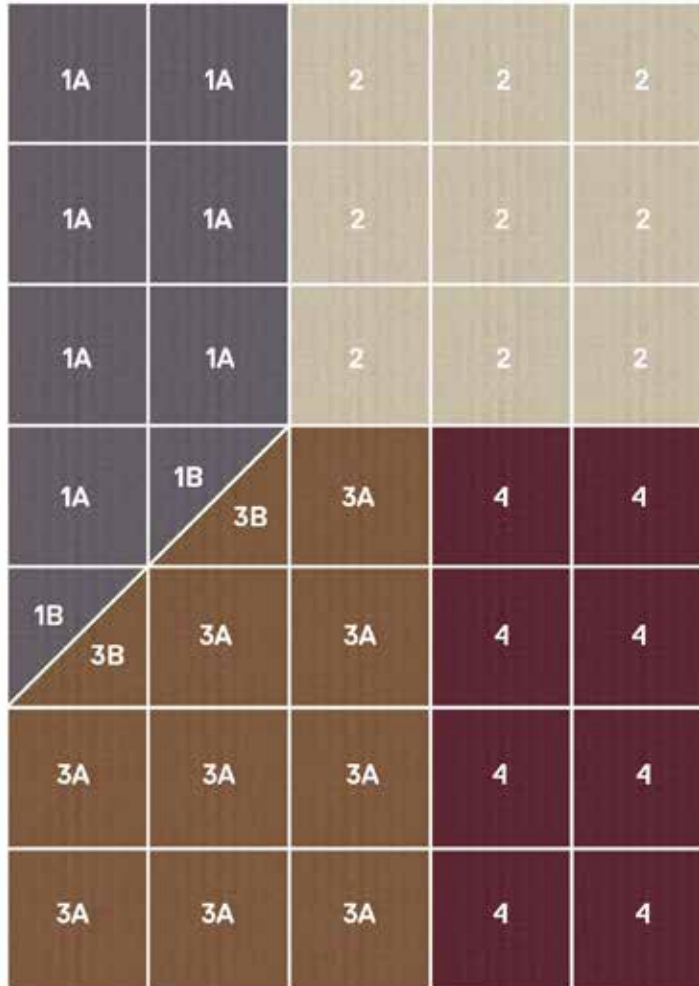

Get The Look

Just follow the pattern in the tile guide below, and this rug is all yours. Want different colors? No problem. Simply order the tiles in your favorite shade to change the color as you see fit.

Shown in: Made You Look Item (21-1361)

Dimensions: 8'2" x 11'5"

COMPONENTS

1A | 7 Tiles of Made You Look – Lavender

1B | 2 Diagonal Cut Tiles of Made You Look – Lavender

2 | 2 Tiles of Made You Look – Pearl

3A | 9 Tiles of Made You Look – Copper

3B | 2 Diagonal Cut Tiles of Made You Look – Copper

4 | 8 Tiles of Made You Look – Berry