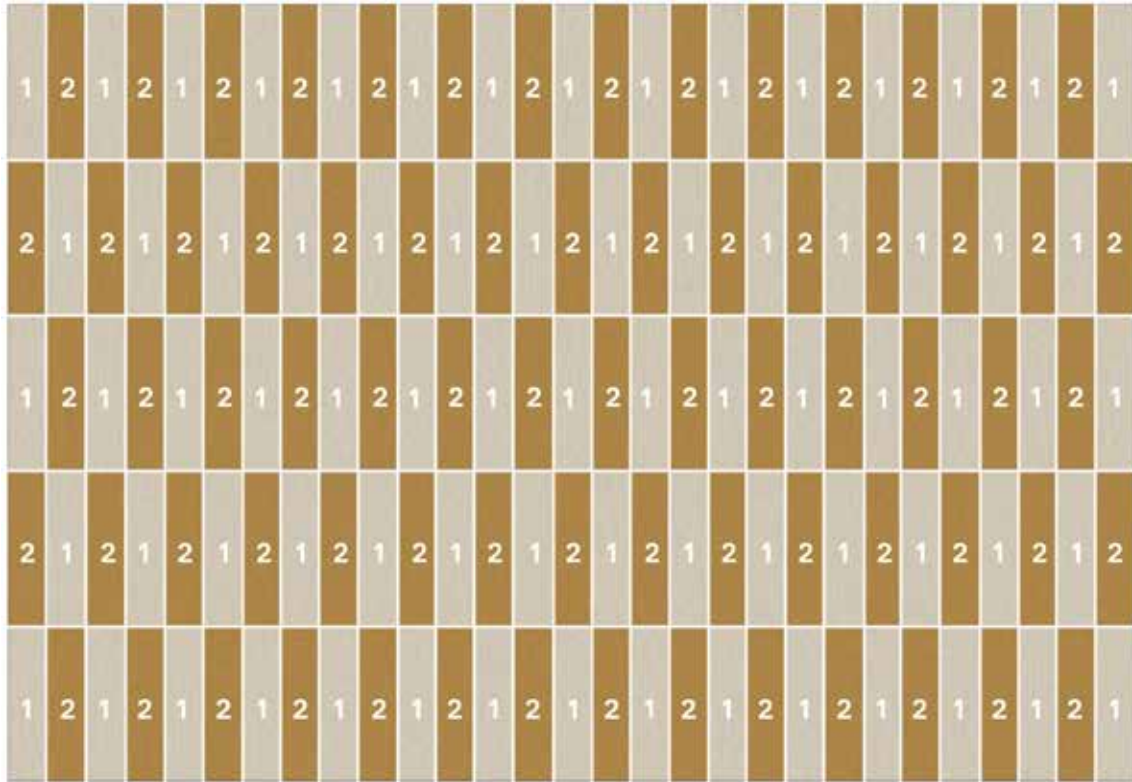

Get The Look

Just follow the pattern in the tile guide below, and this rug is all yours. Want different colors?
No problem. Simply order the tiles in your favorite shade to change the color as you see fit.

Shown in: Made You Look Item (21-1361)

Dimensions: 11'9" x 8'2"

COMPONENTS

1 | 73 Quarter Cut Tiles of Made You Look – Bone

2 | 72 Quarter Cut Tiles of Made You Look – Marigold