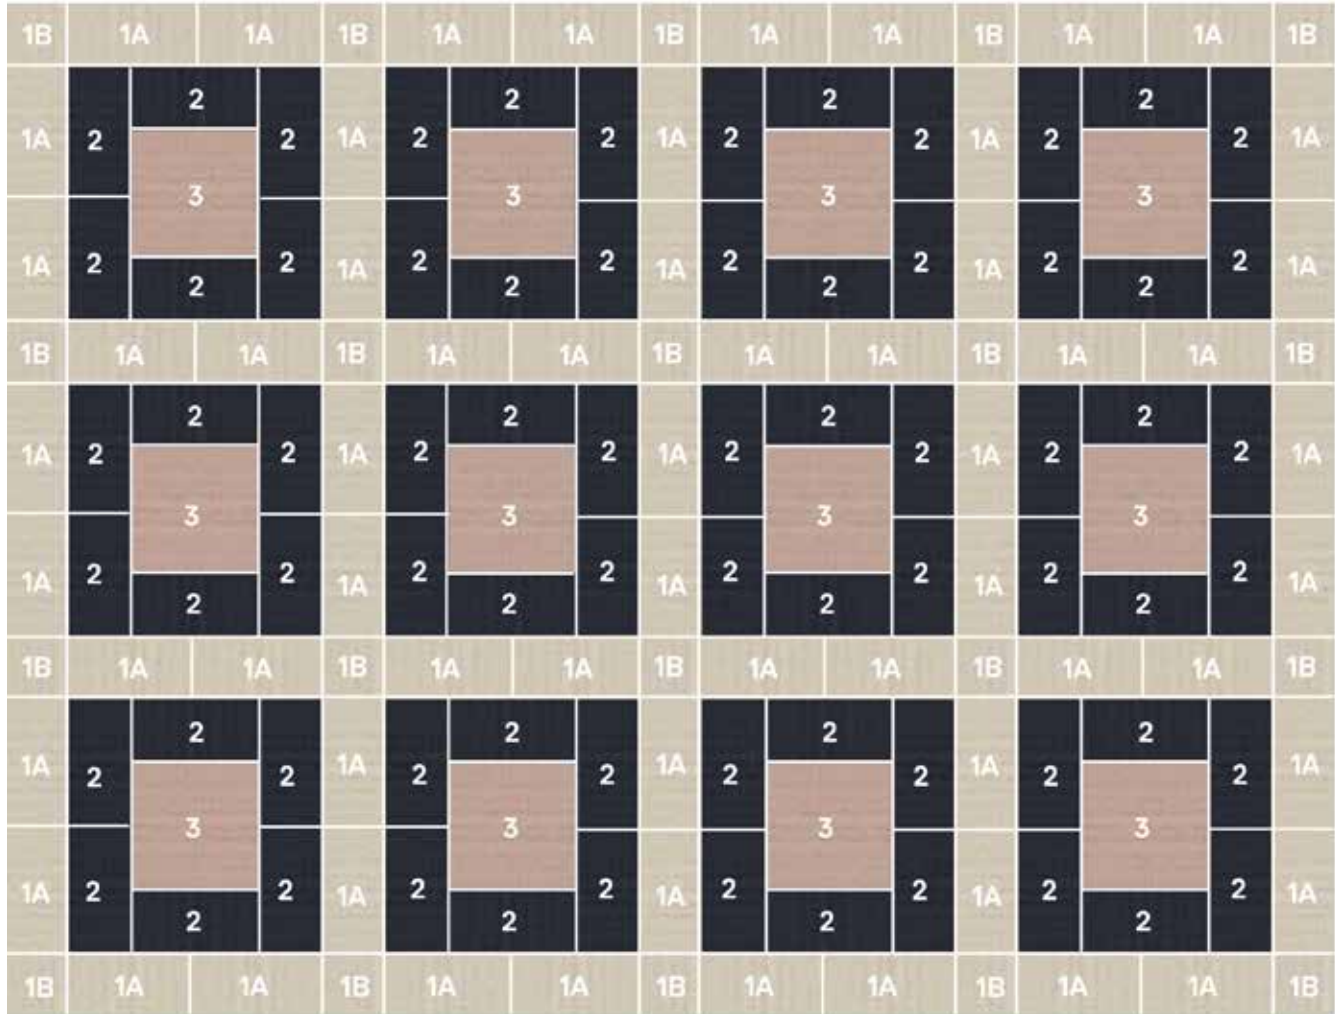

Get The Look

Just follow the pattern in the tile guide below, and this rug is all yours. Want different colors?
No problem. Simply order the tiles in your favorite shade to change the color as you see fit.

Shown in: Made You Look Item (21-1361)

Dimensions: 13'1" x 17'2"

COMPONENTS

1A | 62 Half Cut Tiles of Made You Look – Bone

2 | 72 Half Cut Tiles of Made You Look – Indigo

1B | 20 Quad Cut Tiles of Made You Look – Bone

3 | 12 Made You Look – Blush