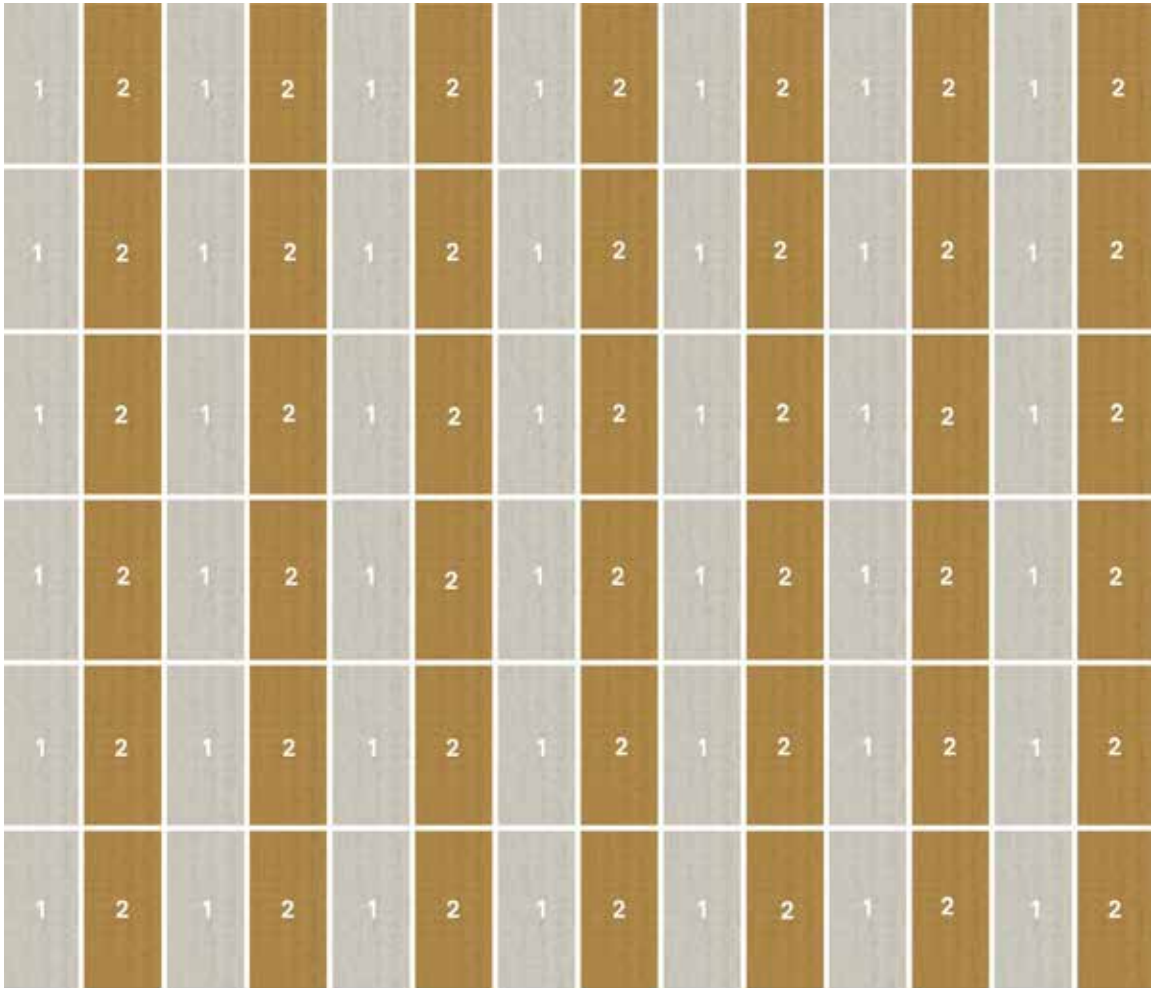

# Get The Look

Just follow the pattern in the tile guide below, and this rug is all yours. Want different colors?  
No problem. Simply order the tiles in your favorite shade to change the color as you see fit.

Shown in: Made You Look Item (21-1361)

Dimensions: 13'1" x 11'6"

## COMPONENTS

**1** | 42 Half Cut Tiles of Made You Look – Bone

**2** | 42 Half Cut Tiles of Made You Look – Marigold