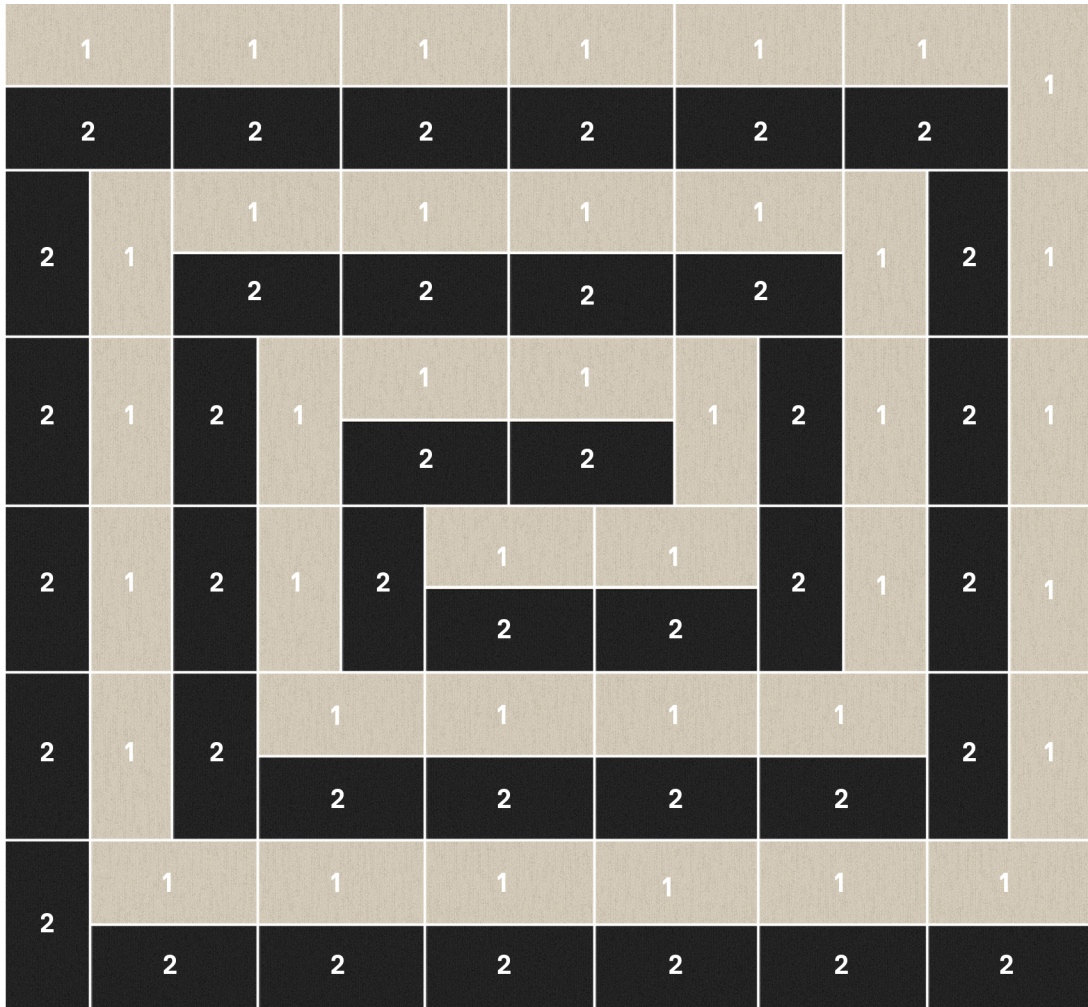

Get The Look

Just follow the pattern in the tile guide below, and this rug is all yours. Want different colors?
No problem. Simply order the tiles in your favorite shade to change the color as you see fit.

Shown in: Made You Look (21-1361)

Dimensions: 10'8" x 9'10"

COMPONENTS

1 | 39 Half Cut Made You Look – Bone

2 | 39 Half Cut Made You Look - Black