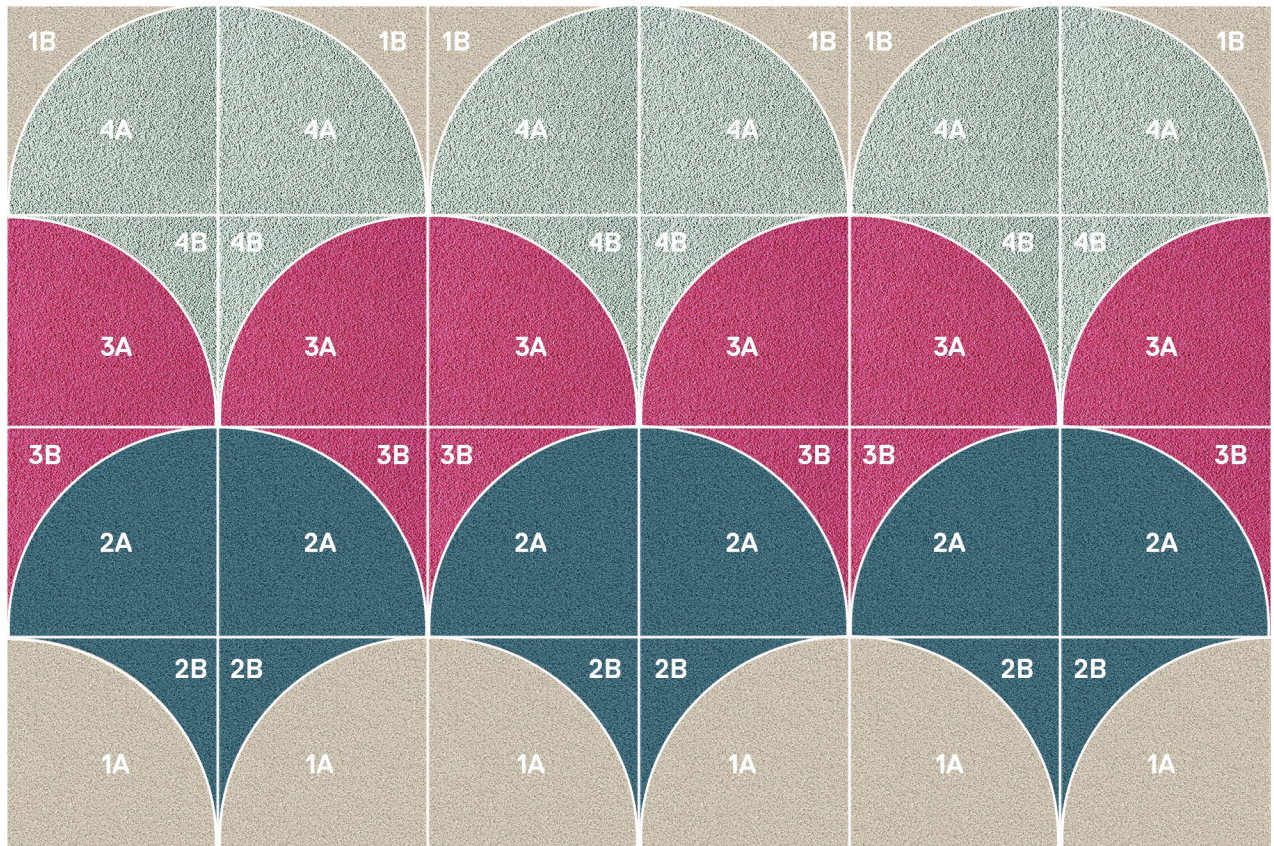

Get The Look

Just follow the pattern in the tile guide below, and this rug is all yours. Want different colors?
No problem. Simply order the tiles in your favorite shade to change the color as you see fit.

Shown in: In The Deep (21-1403)

COMPONENTS

- | | |
|--|---|
| 1A 6 Arc Cut In The Deep – Bone | 3A 6 Arc Cut In The Deep – Pink |
| 1B 6 Arc Remnant Cut In The Deep – Bone | 3B 6 Arc Remnant Cut In The Deep – Pink |
| 2A 6 Arc Cut In The Deep – Surf | 4A 6 Arc Cut In The Deep – Seafoam |
| 2B 6 Arc Remnant Cut In The Deep – Surf | 4B 6 Arc Remnant Cut In The Deep – Seafoam |