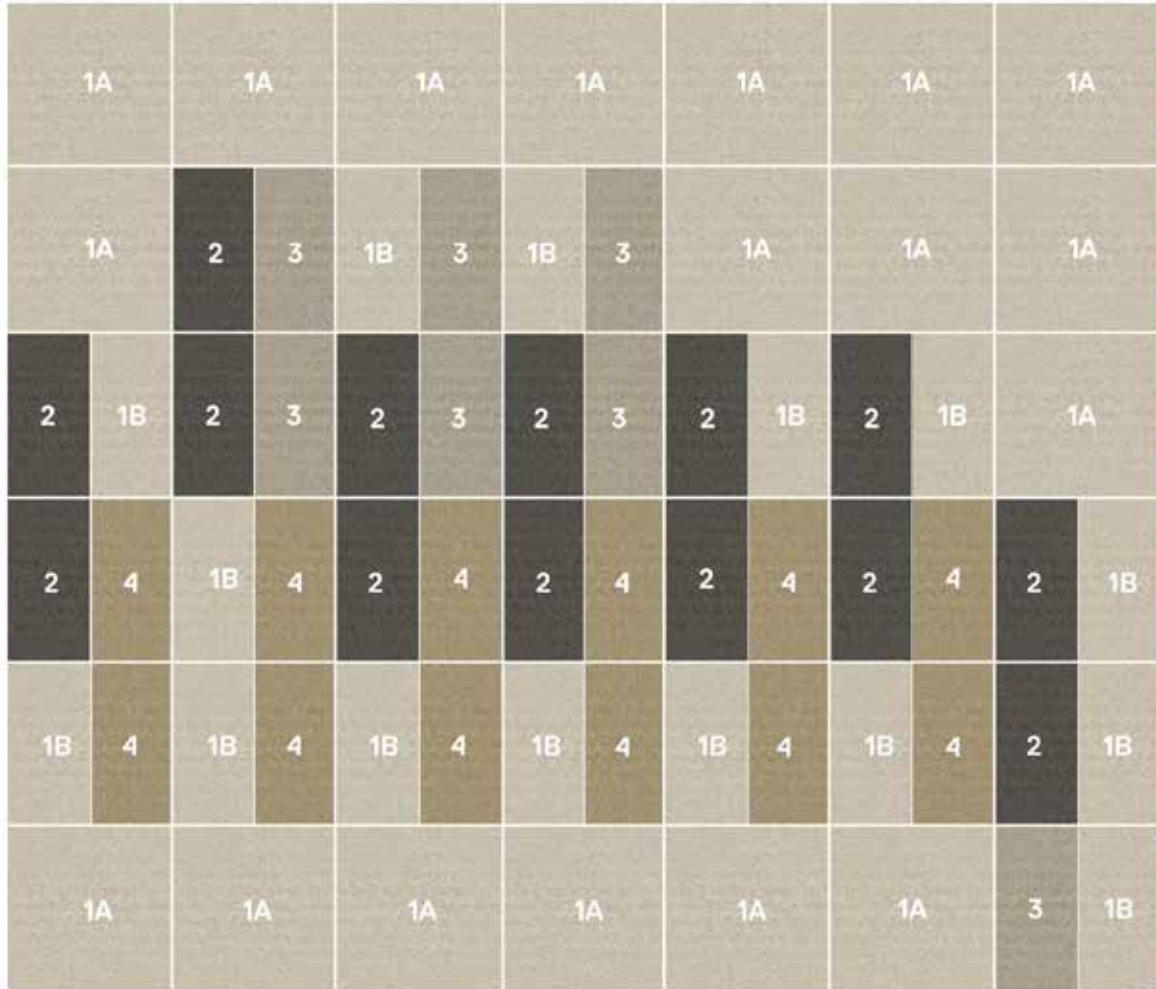

Get The Look

Just follow the pattern in the tile guide below, and this rug is all yours. Want different colors? No problem. Simply order the tiles in your favorite shade to change the color as you see fit.

Shown in: In The Deep Item (21-1050)

Dimensions: 11'5" x 9'8"

COMPONENTS

1A | 18 In The Deep – Bone

1B | 14 Half Cut Tiles of In The Deep – Bone

2 | 14 Half Cut Tiles of In The Deep – Titanium

3 | 7 Half Cut Tiles of In The Deep – Eggnog/Bone

4 | 12 Half Cut Tiles of In The Deep – Eggnog