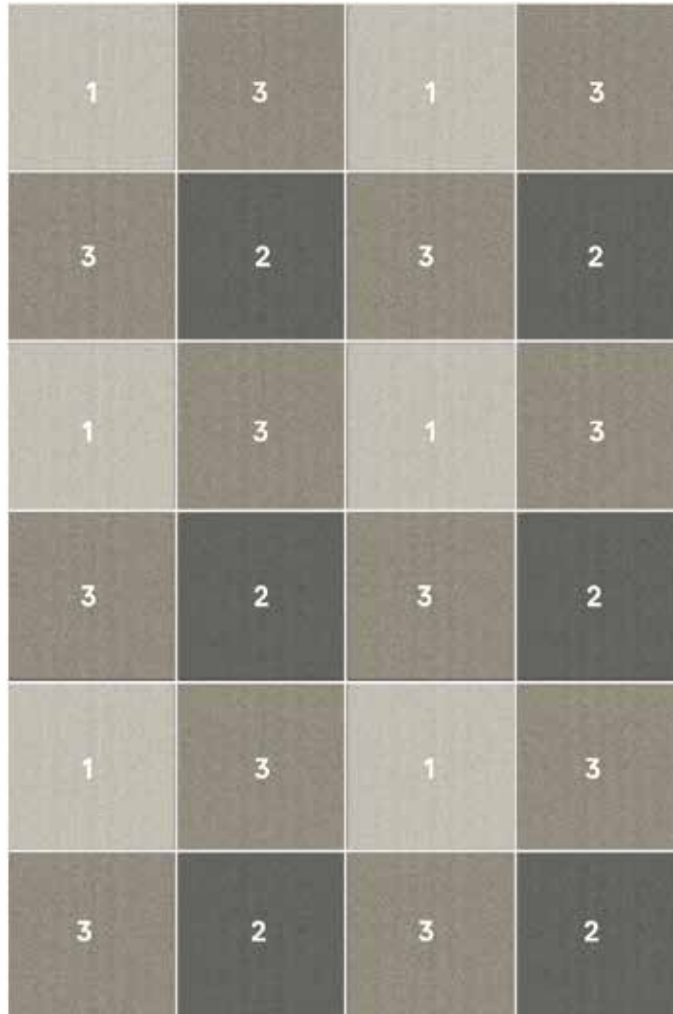

Get The Look

Just follow the pattern in the tile guide below, and this rug is all yours. Want different colors? No problem. Simply order the tiles in your favorite shade to change the color as you see fit.

Shown in: Heaven Sent (21-1363)

Dimensions: 6'6" x 9'8"

COMPONENTS

1 | 6 Tiles of Heaven Sent – Bone

3 | 12 Tiles of Heaven Sent – Pigeon

2 | 6 Tiles of Heaven Sent – Grey