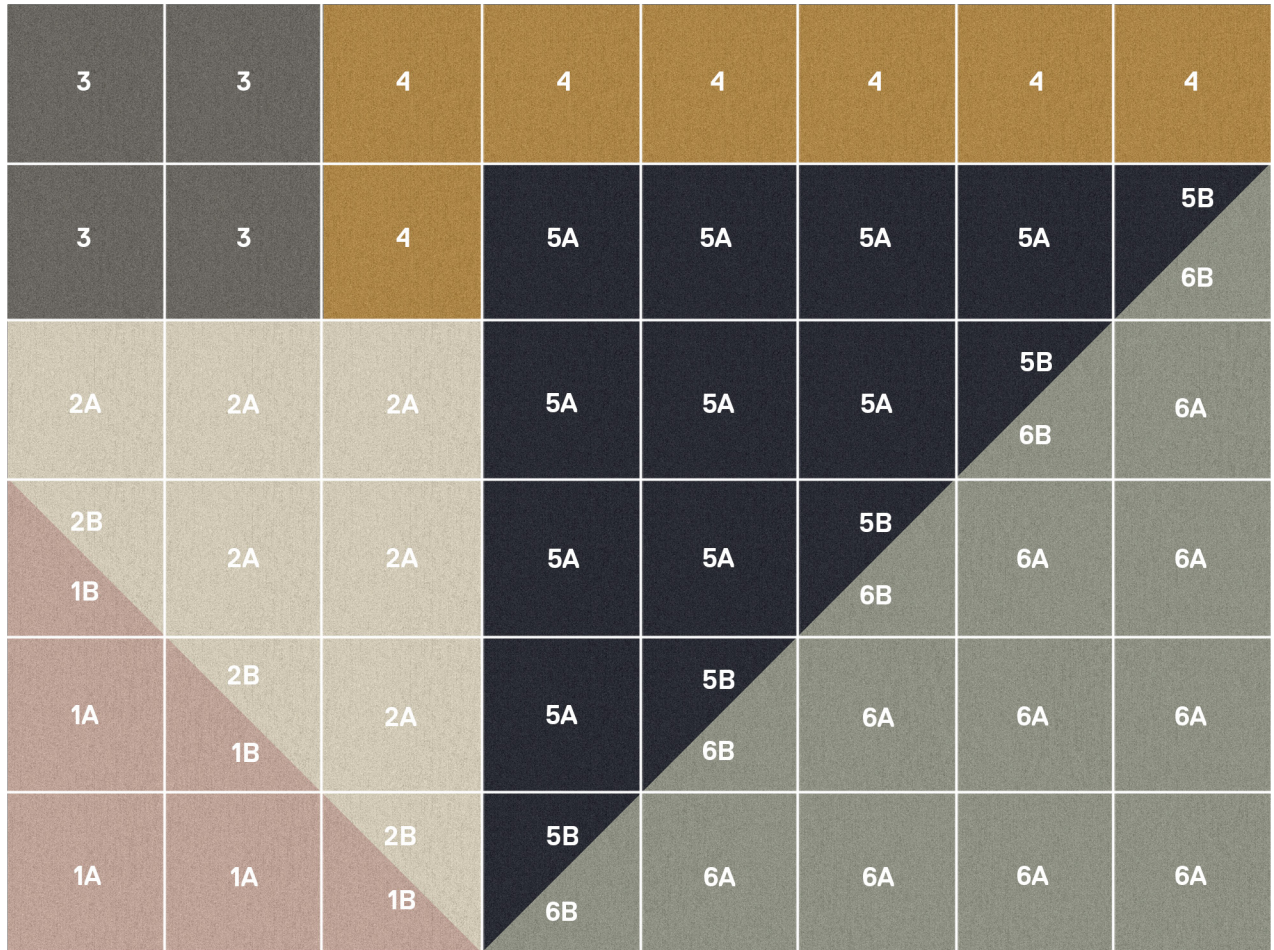

Get The Look

Just follow the pattern in the tile guide below, and this rug is all yours. Want different colors?
No problem. Simply order the tiles in your favorite shade to change the color as you see fit.

Shown in: Made You Look Item (21-1361)

Dimensions: 9'10" x 13'2"

COMPONENTS

1A | 3 Made You Look – Blush

1B | 3 Diagonal Cut Made You Look – Blush

2A | 6 Made You Look – Bone

2B | 3 Diagonal Cut Made You Look – Bone

3 | 3 Made You Look – Grey

4 | 4 Made You Look – Marigold

5A | 10 Made You Look – Indigo

5B | 5 Diagonal Cut Made You Look – Indigo

6A | 10 Made You Look – Seafoam

6B | 5 Diagonal Cut Made You Look – Seafoam