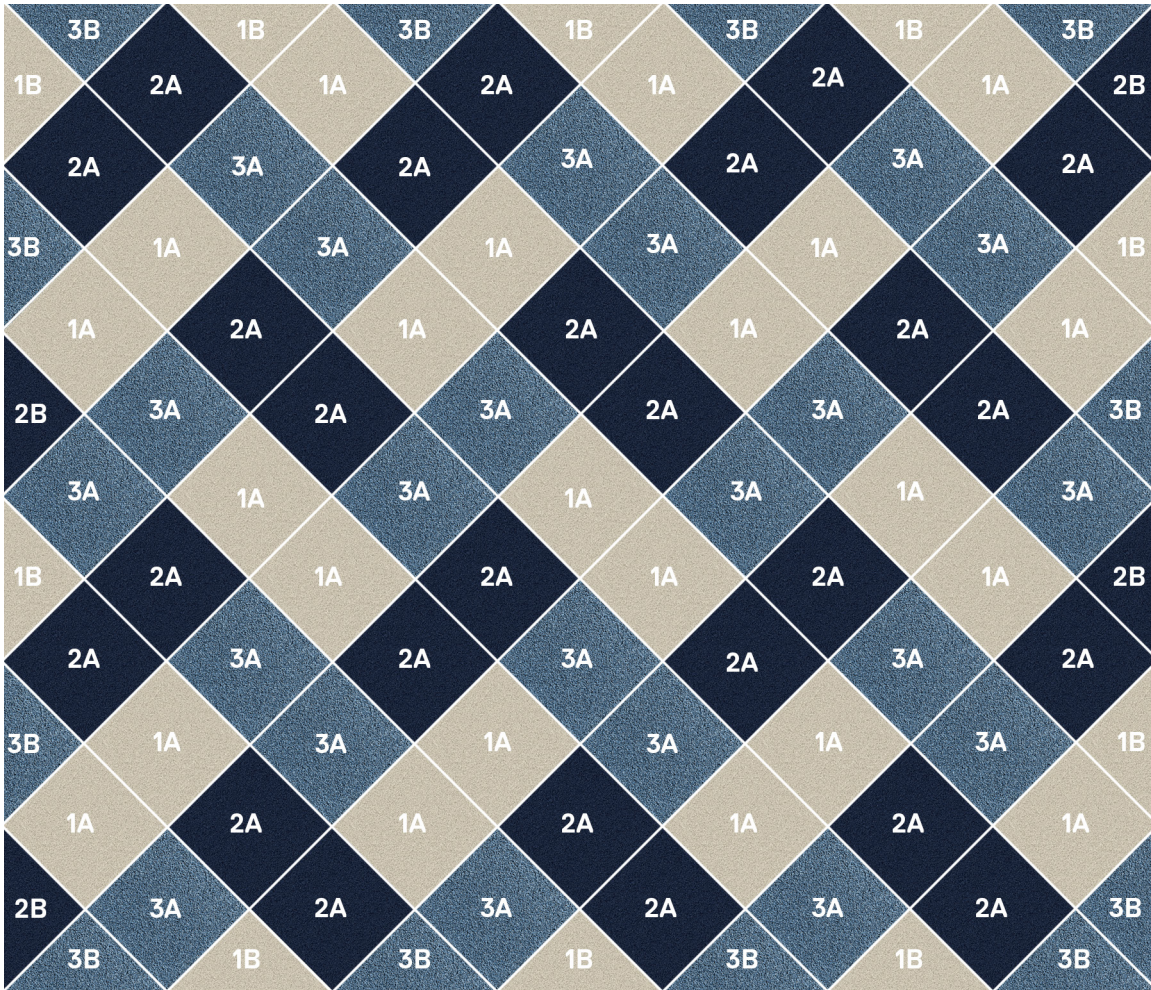

Get The Look

Just follow the pattern in the tile guide below, and this rug is all yours. Want different colors? No problem. Simply order the tiles in your favorite shade to change the color as you see fit.

Shown in: In the Deep (21-1403)

Dimensions: 13'11" x 16'3"

COMPONENTS

1A | 23 In The Deep – Bone

1B | 10 Diagonal Cut In The Deep – Bone

2A | 26 In The Deep – Cobalt

2B | 24 In The Deep – Cobalt

3A | 22 In The Deep – Tidal

3B | 12 Diagonal Cut Tiles In The Deep – Tidal