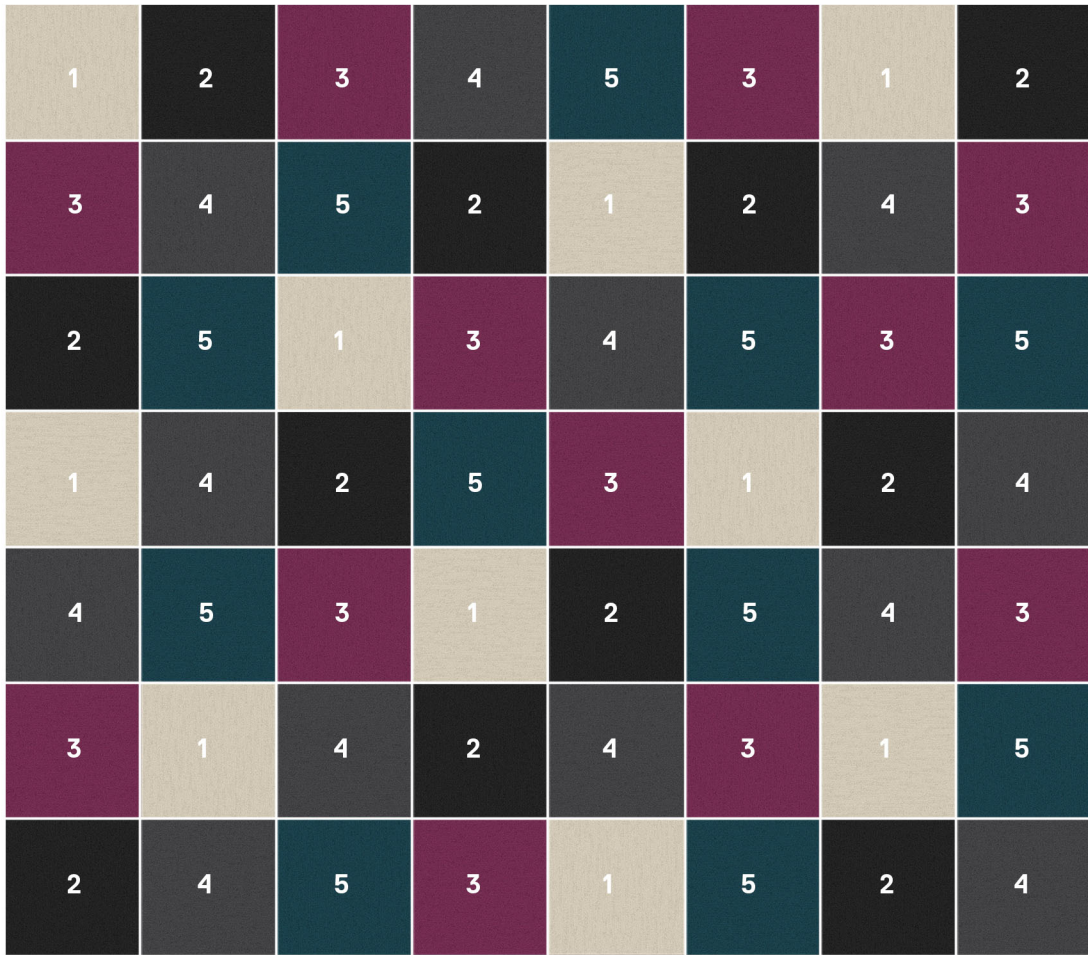

# Get The Look

Just follow the pattern in the tile guide below, and this rug is all yours. Want different colors? No problem. Simply order the tiles in your favorite shade to change the color as you see fit.

Shown in: Made You Look Item (21-1361)

Dimensions: 13'1" x 11'6"

## COMPONENTS

1 | 10 Made You Look – Bone

2 | 11 Made You Look – Black

3 | 12 Made You Look – Magenta

4 | 12 Made You Look – Slate

5 | 11 Made You Look – Turquoise