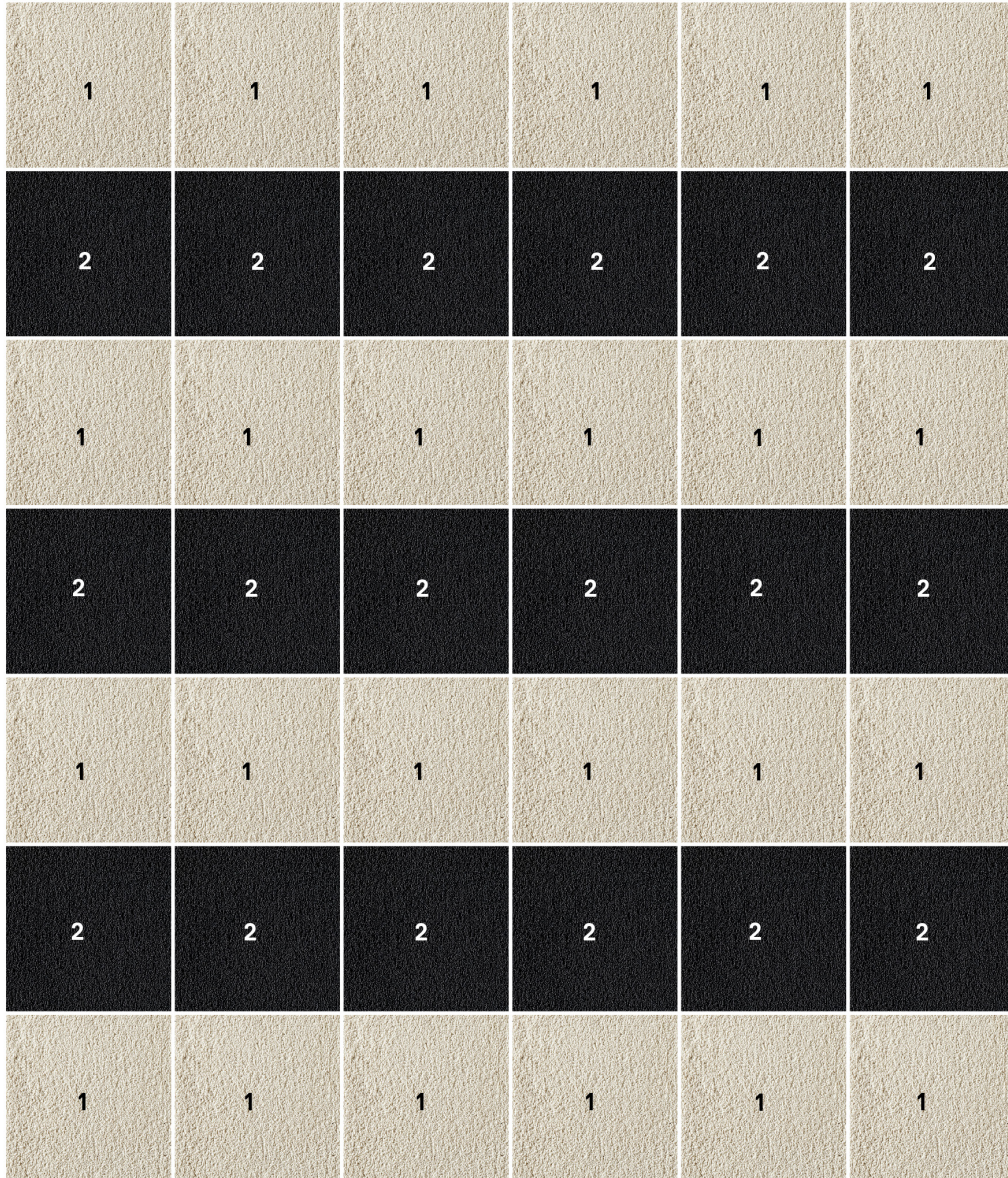

# Get The Look

Just follow the pattern in the tile guide below, and this rug is all yours. Want different colors?  
No problem. Simply order the tiles in your favorite shade to change the color as you see fit.

Shown in: Heaven Sent (21-1363)

Dimensions: 9' 10" x 11'6"

## COMPONENTS

**1** | 24 Tiles of Heaven Sent – Bone

**2** | 18 Tiles of Heaven Sent – Black