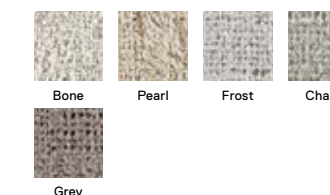

It's Snow Problem

21-1412

$27 / TILE

5' x 7' - $324

8' x 10' - $810

10' x 12' - $1,134

Shown in *Bone*