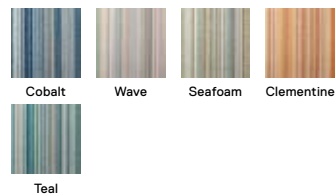

FLOR tiles come in
19.7" x 19.7" squares
(50cm x 50cm)