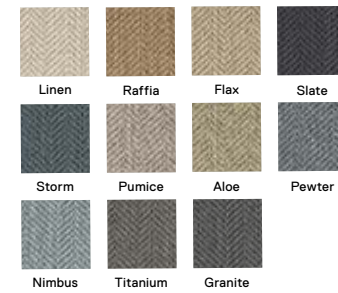

\$516 - \$1,806
Available in 1 color, 3 sizes.

Made You Look
21-1361
\$18 / TILE
-
5' x 7' - \$216
8' x 10' - \$540
10' x 12' - \$756
Shown in Bone, Eggnog, and Black

Suit Yourself

21-1318

\$18 / TILE

-

5' x 7' - \$216

8' x 10' - \$540

10' x 12' - \$756

Shown in Linen with a quarter cut border of Made You Look in Black, pg. 21

Signature Rug
Suit Yourself
Quarter Border
 63-1738
 \$173 - \$669
 Available in 16 colors, 3 sizes.