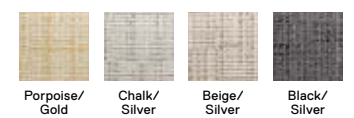

Chalk/Silver Pine/Gold Flint/Gold Flint/Silver

New

Cleveland

21-1568 

\$32 / TILE

—

5' x 7' — \$384

8' x 10' — \$960

10' x 12' — \$1,344

Shown in Black/Gold

Black/Gold Chalk/Gold

Gatsby
21-1520
\$32 / TILE
Shown in Bone/Silver

Designed by @gracehomefurnishings
Photography by @clintonmeyerphoto

Knit Wit
21-1528
\$32 / TILE
-
5' x 7' - \$384
8' x 10' - \$960
10' x 12' - \$1,344
Shown in Porpoise/Gold