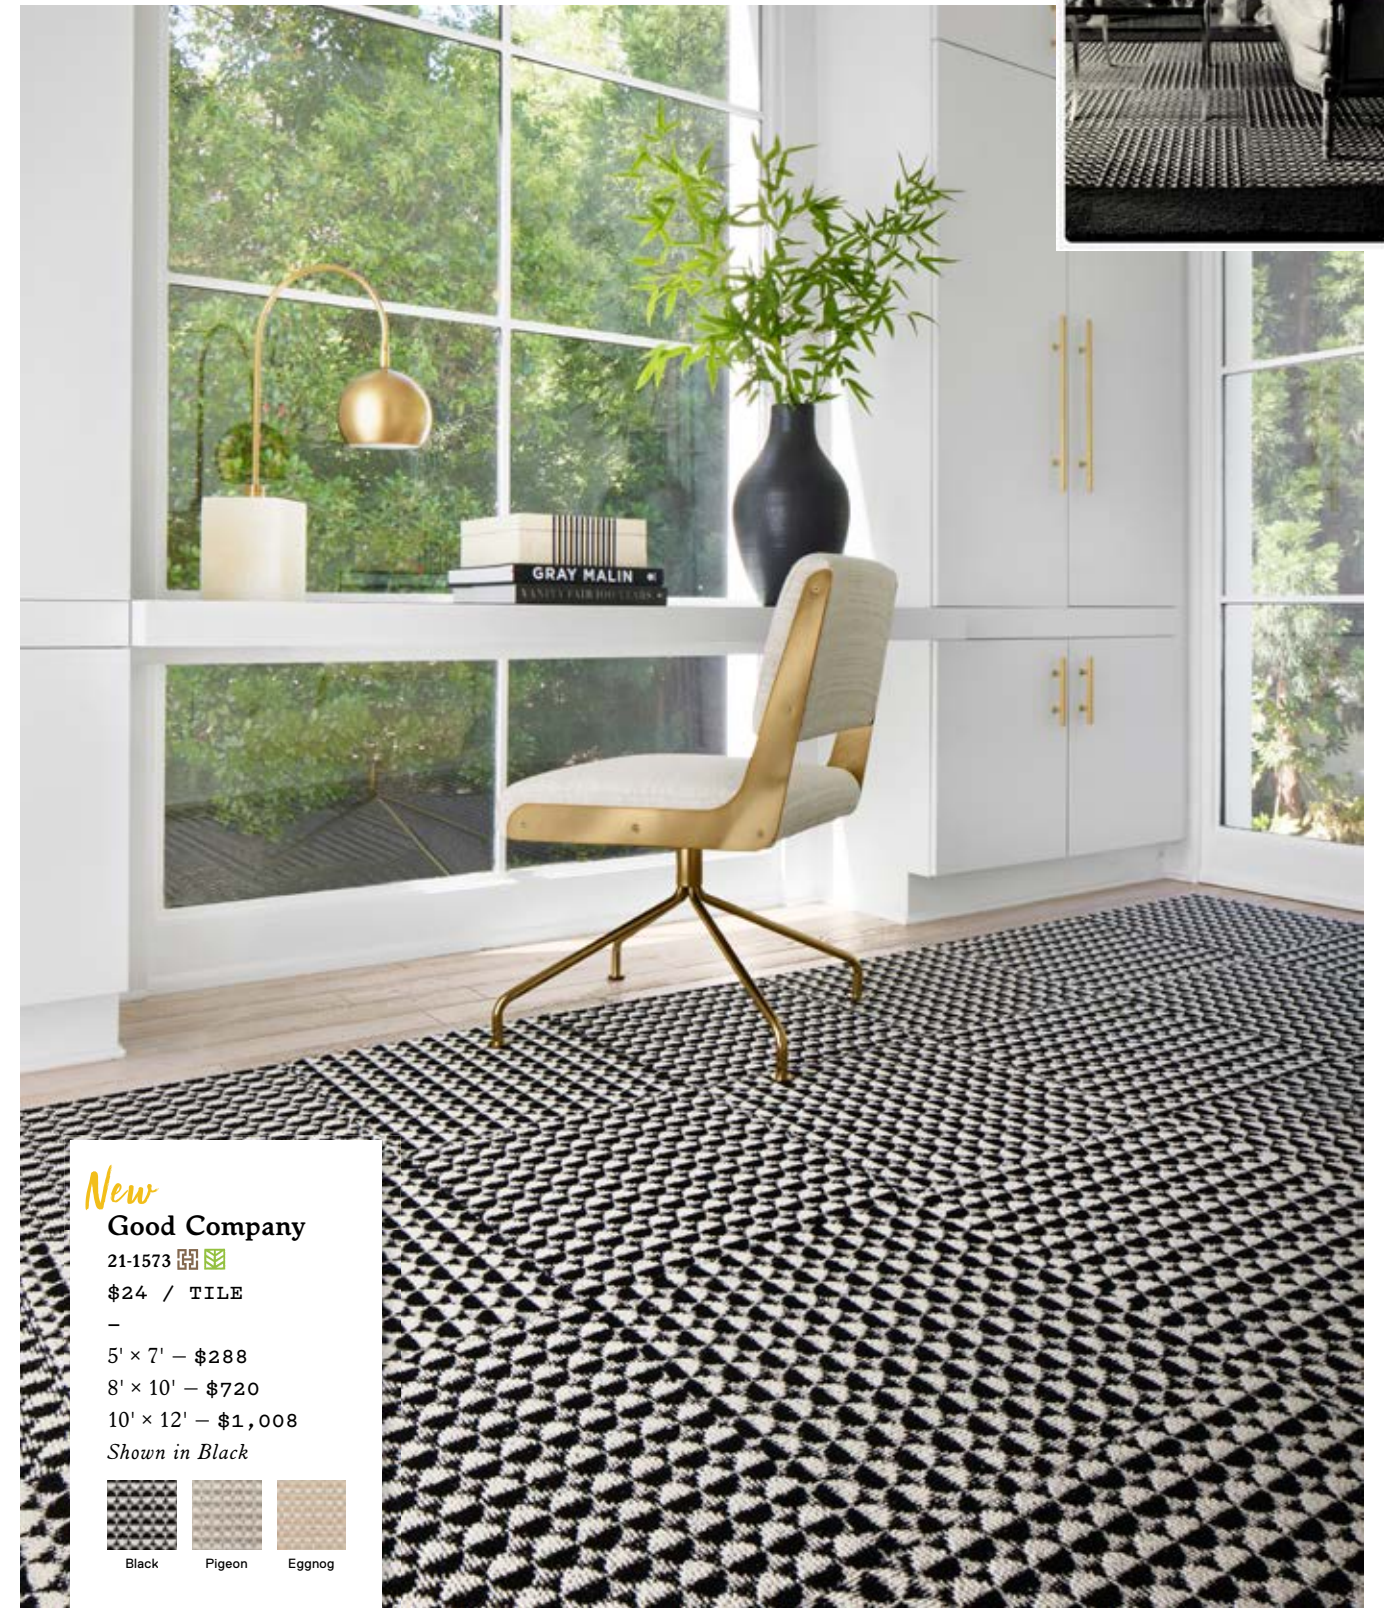

Want to bring these new favorites home?

[FLOR.com/heritage-collection](https://www.flor.com/heritage-collection)

Originally inspired by the floor-length, lightweight wool dresses from days gone by, Delaine featured a subtle, antique pattern, and was the definition of "beauty in simplicity." Today, we've re-envisioned it as Good Company.