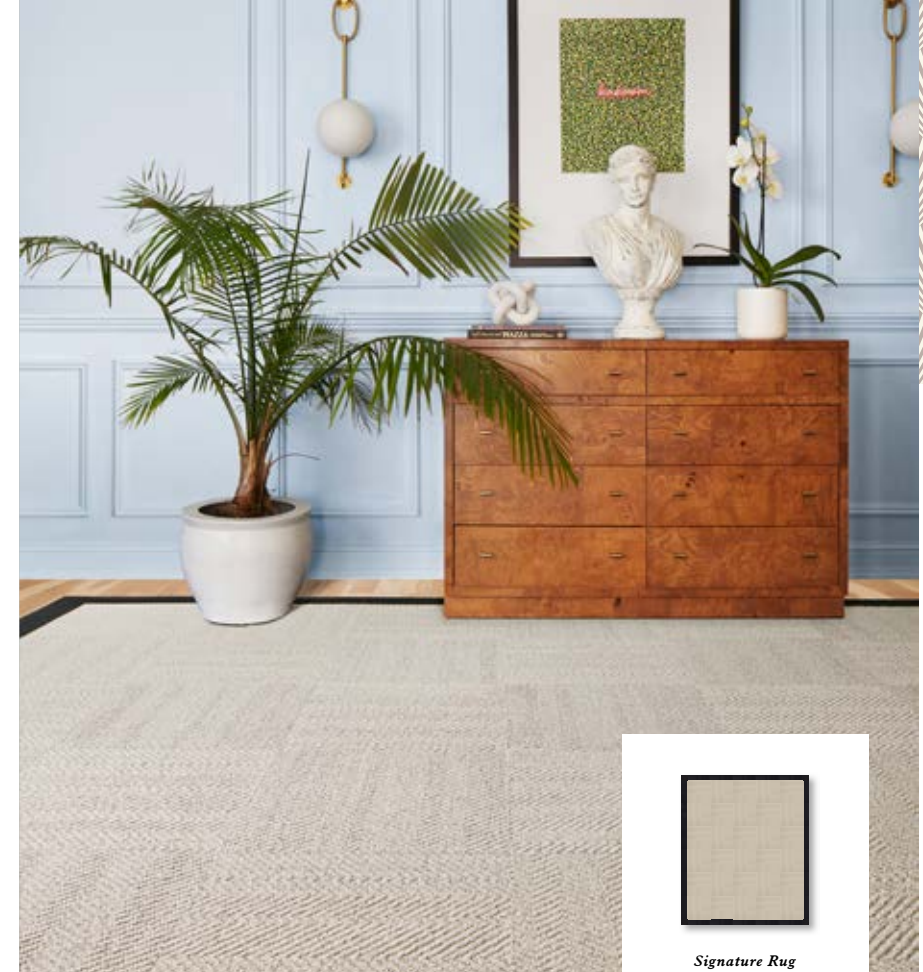

Suit Yourself

21-1318

$18 / TILE

-

5' x 7' - $216

8' x 10' - $540

10' x 12' - $756

Shown in Linen with a quarter cut border of Made You Look in Black, pg. 21

Signature Rug
Suit Yourself
Quarter Border
63-1738
$173 - $669
Available in 16 colors, 3 sizes.