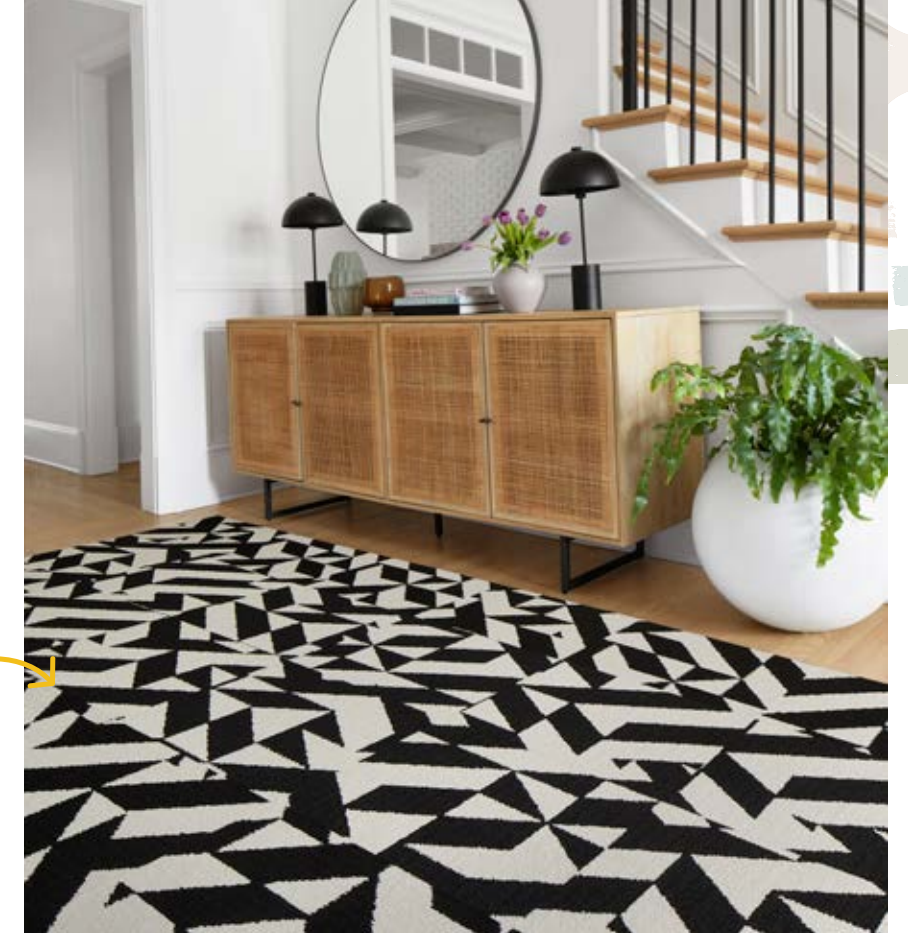

21-1394

\$22 / TILE

-

5' x 7' - \$264

8' x 10' - \$660

10' x 12' - \$924

Shown in Black

FLOR rugs in your entry are a great way to greet your guests with style!