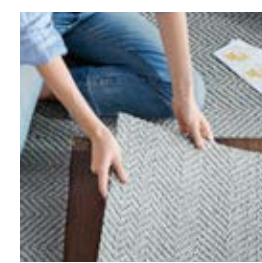

CUTTING SERVICES

Cuts can help you get the best look for your space. Each cut is $3.50 per tile. We also offer complimentary design services by phone or email.

EASY INSTALLATION