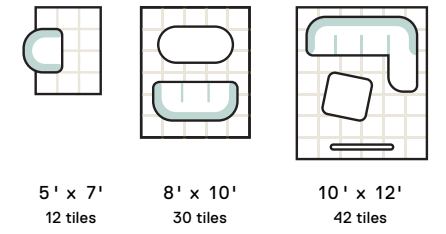

STANDARD & CUSTOM SIZES

Select a standard rug size or enter your room dimensions into our tile calculator for a custom size. FLOR tiles are 19.7" or 50cm square. Visit us online at [FLOR.com/tile-calculator](https://flor.com/tile-calculator).