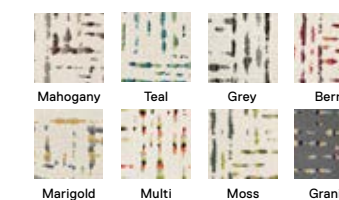

Lilting

21-1425

$36 / TILE

5' x 7' - $432

8' x 10' - $1,080

10' x 12' - $1,512

Shown in Mahogany