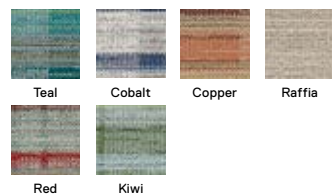

\$24 / TILE

Shown in Peat

Old Fashioned

21-1562

\$30 / TILE

Shown in Loam

Be Cool

21-1458

\$18 / TILE

5' x 7' - \$216

8' x 10' - \$540

10' x 12' - \$756

Shown in Teal

Natural Fit

21-1556

\$30 / TILE