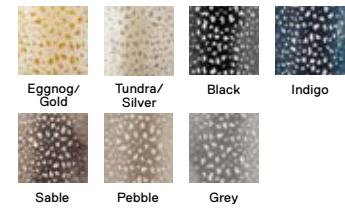

\$34 / TILE

5' x 7' - \$408

8' x 10' - \$1,020

10' x 12' - \$1,428

Shown in Seafoam

Seafoam Tawny Clover Copper

On The Square

21-1565

\$29 / TILE

5' x 7' - \$348, 8' x 10' - \$870, 10' x 12' - \$1,218

Shown in Eggnog

Eggnog Wheat Teal Black

Doe Re Mi

21-1487 
 \$28 - \$30 / TILE
 -
 5' x 7' - \$336 - \$360
 8' x 10' - \$840 - \$900
 10' x 12' - \$1,176 - \$1,260
 Shown in Eggnog/Gold