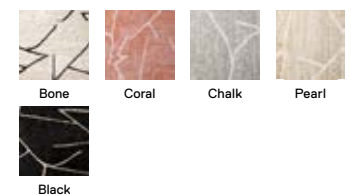

Shown in Bone/Black

New

Terrain

21-1534 

\$30 / TILE

5' x 7' - \$360

8' x 10' - \$900

10' x 12' - \$1,260

Shown in Bone

Tuxedo Pocket

21-1451

\$28-\$30 / TILE

5' x 7' - \$336-\$360

8' x 10' - \$840-\$900

10' x 12' - \$1,176-\$1,260

Shown in *Black/Gold*