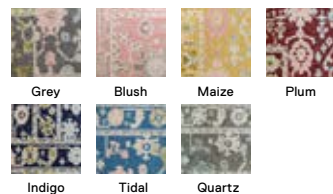

Ou La La

21-1521

$28 / TILE

-

5' x 7' - $336

8' x 10' - $840

10' x 12' - $1,176

Shown in Grey