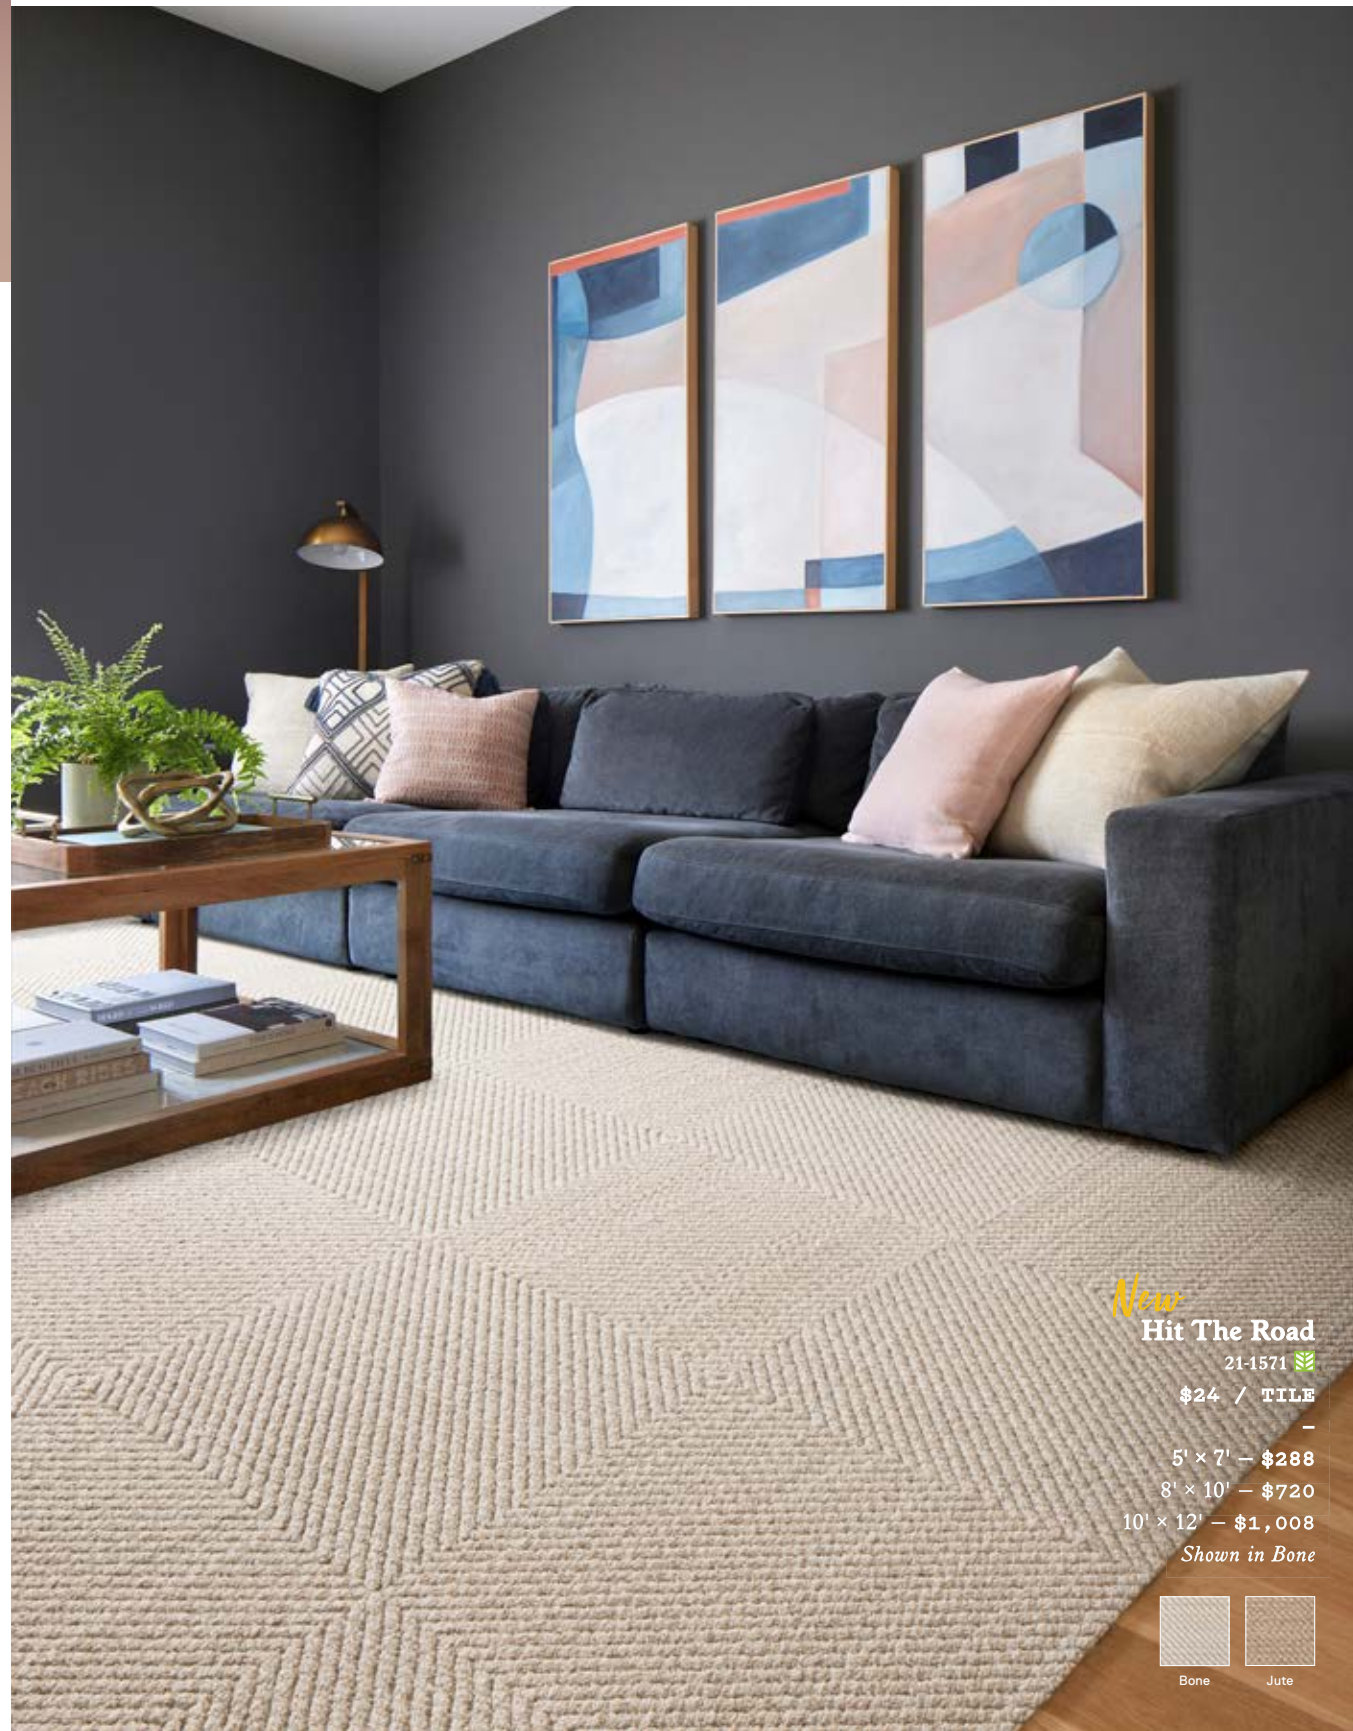

New
Hit The Road

21-1571

$24 / TILE

5' x 7' - $288

8' x 10' - $720

10' x 12' - $1,008

Shown in Bone