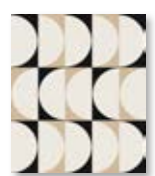

Signature Rug
Lunaire
63-2161