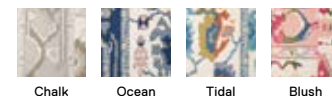

To A Tea

21-1563 

\$30 / TILE

-

5' x 7' - \$360

8' x 10' - \$900

10' x 12' - \$1,260

Shown in Chalk