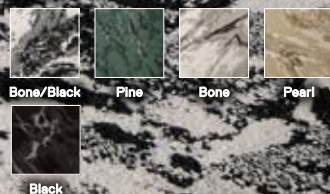

Shown in Bone/Black

New

Terrain

21-1534 

\$30 / TILE

5' x 7' - \$360

8' x 10' - \$900

10' x 12' - \$1,260