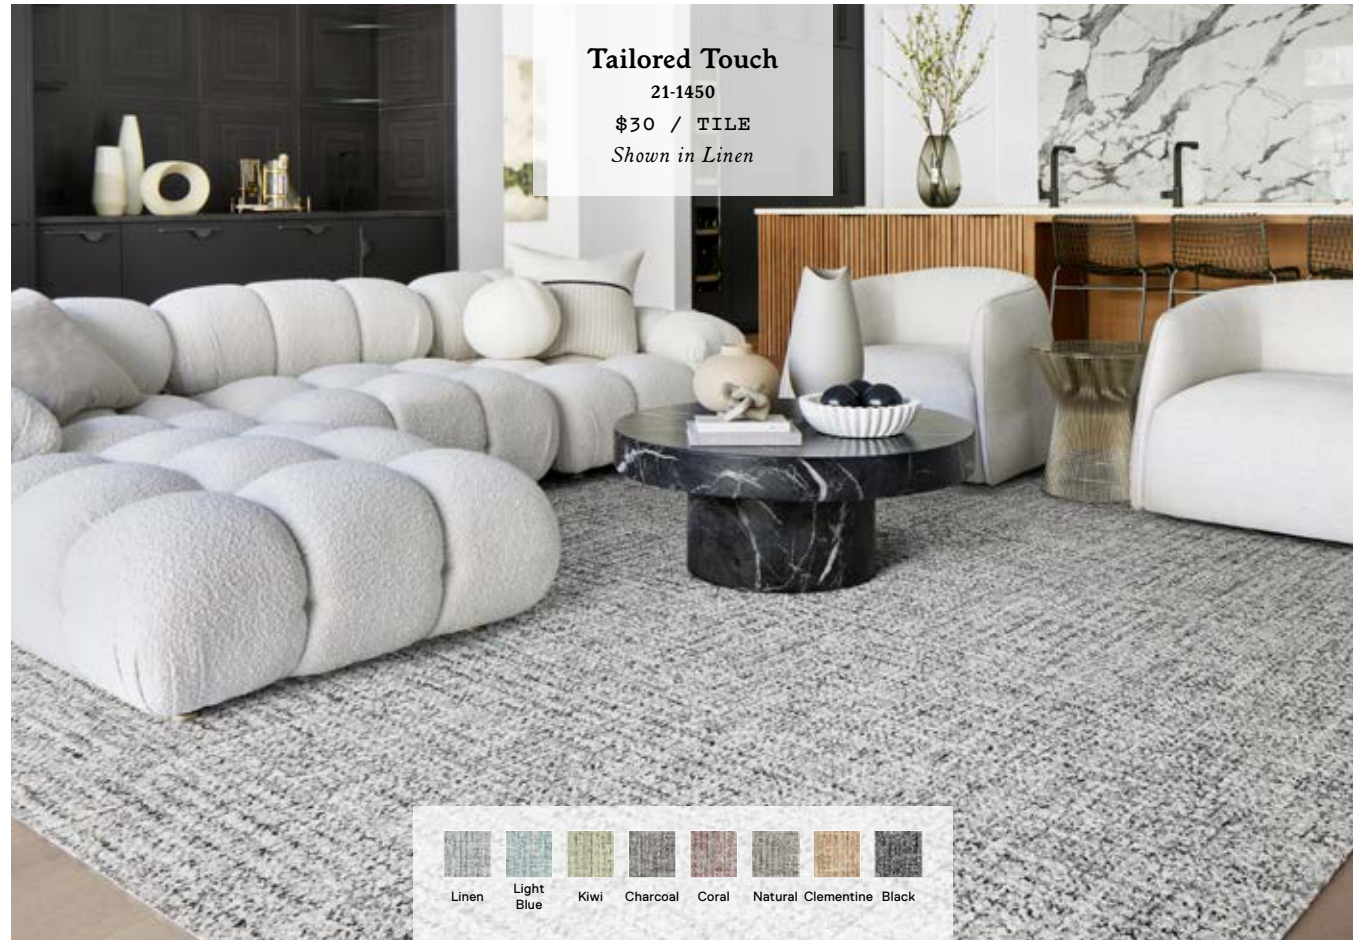

21-1561

\$22 / TILE

-

5' x 7' - \$264

8' x 10' - \$660

10' x 12' - \$924

Shown in Iron

Iron Beige Chalk Pearl

Tailored Touch

21-1450

\$30 / TILE

Shown in Linen

Linen Light Blue Kiwi Charcoal Coral Natural Clementine Black

Still deciding?
SAMPLE WITH \$2 SWATCHES

Industrious

21-1552