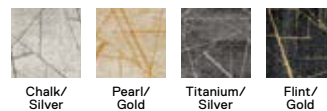

Find Your Zen

Artistic elements from Japan paired harmoniously with Scandinavian warmth.

Chasing Pavement

21-1484 

\$32 / TILE

5' x 7' - \$384, 8' x 10' - \$960, 10' x 12' - \$1,344

Shown in Chalk/Silver

Chalk/Silver