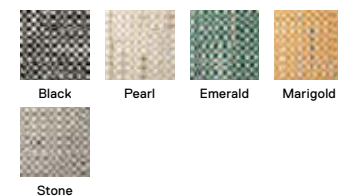

\$15 / TILE

5' x 7' - \$180

8' x 10' - \$450

10' x 12' - \$630

Shown in Grey

FLOR tiles come in 19.7" x 19.7" squares (50cm x 50cm)

Check It Out

21-1553

\$29 / TILE

5' x 7' - \$348

8' x 10' - \$870

10' x 12' - \$1,218

Shown in Black and Pearl on Cover

FLORdots hold your tiles together, don't stick to the floor, and are included in every order.

Lilting

21-1425