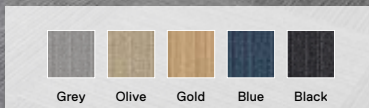

Bone Jute

Level Setting

21-1341

\$15 / TILE

Shown in Grey

Grey Olive Gold Blue Black

Fully Barked

21-1409

\$19 / TILE

5' x 7' - \$228

8' x 10' - \$570

10' x 12' - \$798

Shown in Tundra

Tundra Fog Marsh Frost
Chalk Beige Pigeon Sage
Oyster Titanium Stratus Mahogany

Now Accepting Apple Pay®.

Quick and easy checkout
anytime, anywhere.