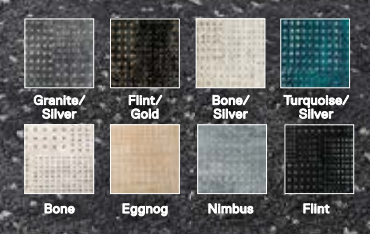

8' x 10' - \$540

10' x 12' - \$756

Shown in Linen with a quarter cut border of Made You Look in Black, pg. 21

Signature Rug
Suit Yourself
Quarter Border
 63-1738
 \$173 - \$669
 Available in 16 colors, 3 sizes.

On The Dot

21-1519

\$30 - \$32 / TILE

-

5' x 7' - \$360 - \$384

8' x 10' - \$900 - \$960

10' x 12' - \$1,260 - \$1,344

Shown in Granite/Silver

You're So Vein

21-1542

\$29 / TILE

-

5' x 7' - \$348

8' x 10' - \$870

10' x 12' - \$1,218

Shown in Beige/Silver