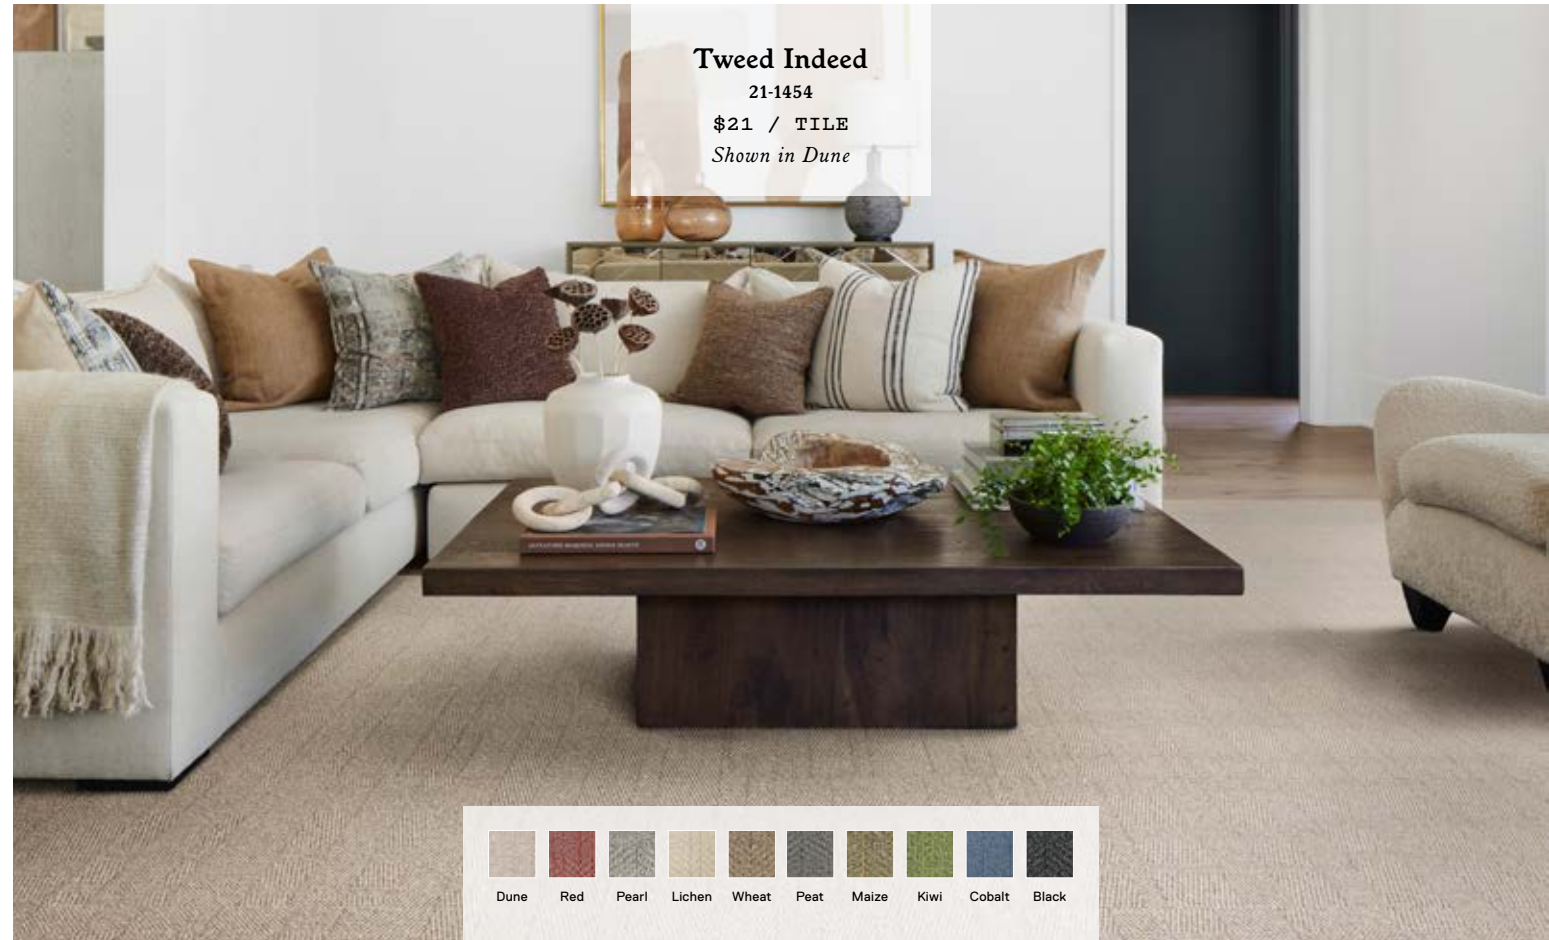

Tweed Indeed

21-1454

$21 / TILE

Shown in Dune