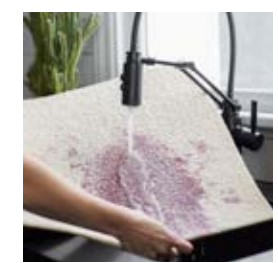

CUTTING SERVICES

Cuts can help you get the best look for your space. Each cut is \$3.50 per tile. We also offer complimentary design services by phone or email.

EASY INSTALLATION

ADHESIVE FLORDOTS

RINSE STAINS EASILY