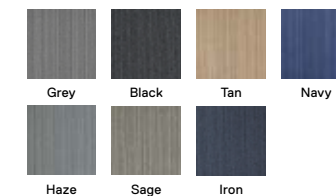

Rush Street

21-1440

$15 / TILE

5' x 7' - $180

8' x 10' - $450

10' x 12' - $630

Shown in Grey