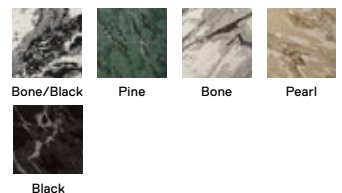

10' x 12' - \$1,218

Shown in Bone/Black

New

Tuxedo Pocket

21-1451
\$28-\$30 / TILE

5' x 7' - \$336-\$360
8' x 10' - \$840-\$900
10' x 12' - \$1,176-\$1,260

Shown in Black/Gold

Oasis Retreat