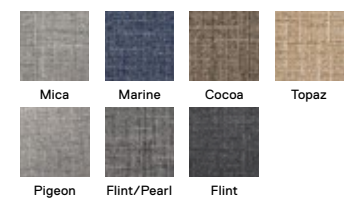

London Twill

21-1504
$22 / TILE
-
5' x 7' - $264
8' x 10' - $660
10' x 12' - $924
Shown in Mica

Mod Cafe

21-1447
$28 / TILE
Shown in Black