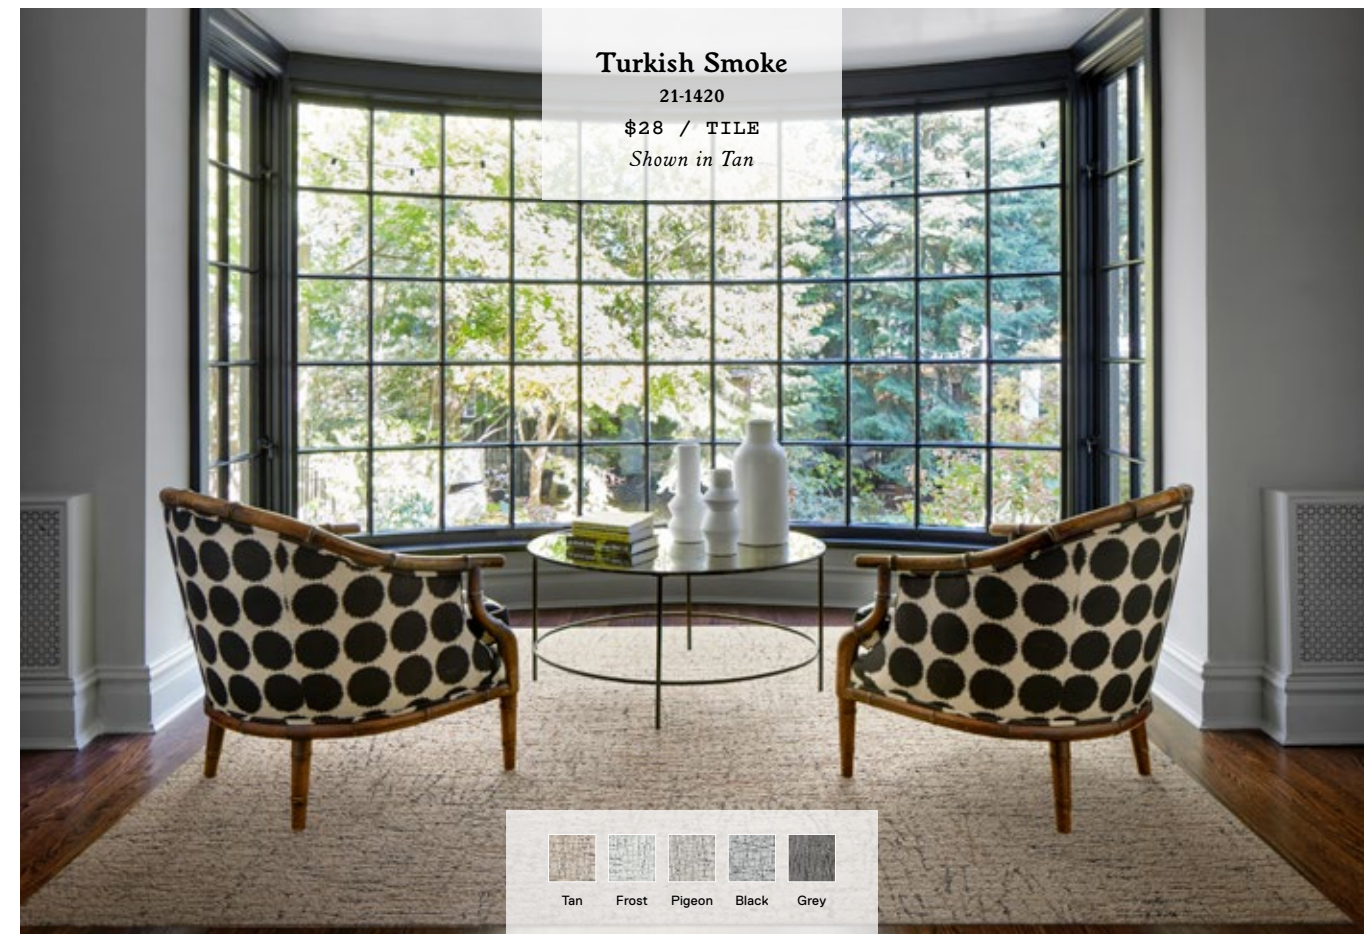

Get The Look
 See how we created this rug at
[FLOR.com/getthelook](https://www.flor.com/getthelook)

Turkish Smoke

21-1420
 \$28 / TILE
 Shown in Tan

Thick And Thin

21-1532

\$16 / TILE

-

5' x 7' - \$192