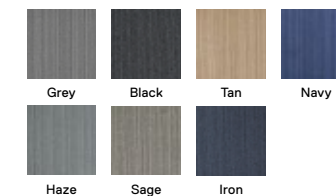

Rush Street

21-1440

$15 / TILE

5' x 7' - $180

8' x 10' - $450

10' x 12' - $630

Shown in Grey

Turn up the tunes and dance the night away! FLORdots hold your tiles together, don't stick to the floor, and are included in every order.