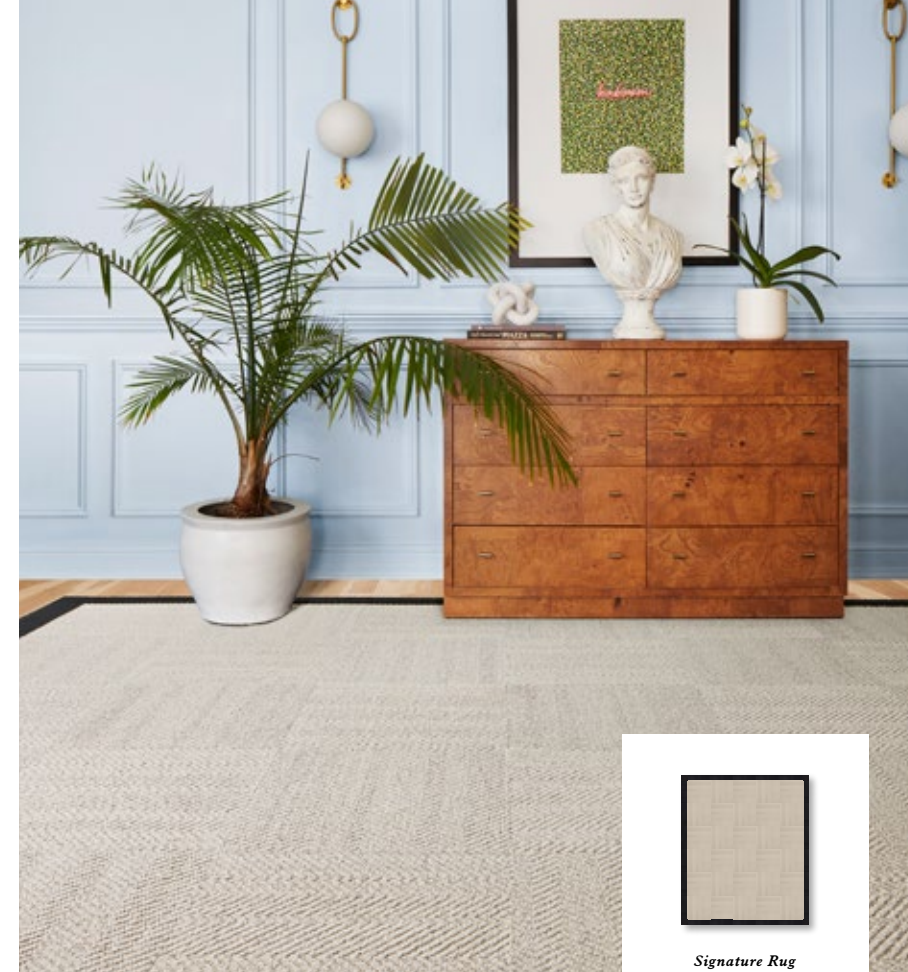

Suit Yourself

21-1318
$18 / TILE
-
5' x 7' - $216
8' x 10' - $540
10' x 12' - $756
Shown in *Linen*

Signature Rug
Suit Yourself
Quarter Border
63-1738
$173 - $669
Available in 16 colors, 3 sizes.