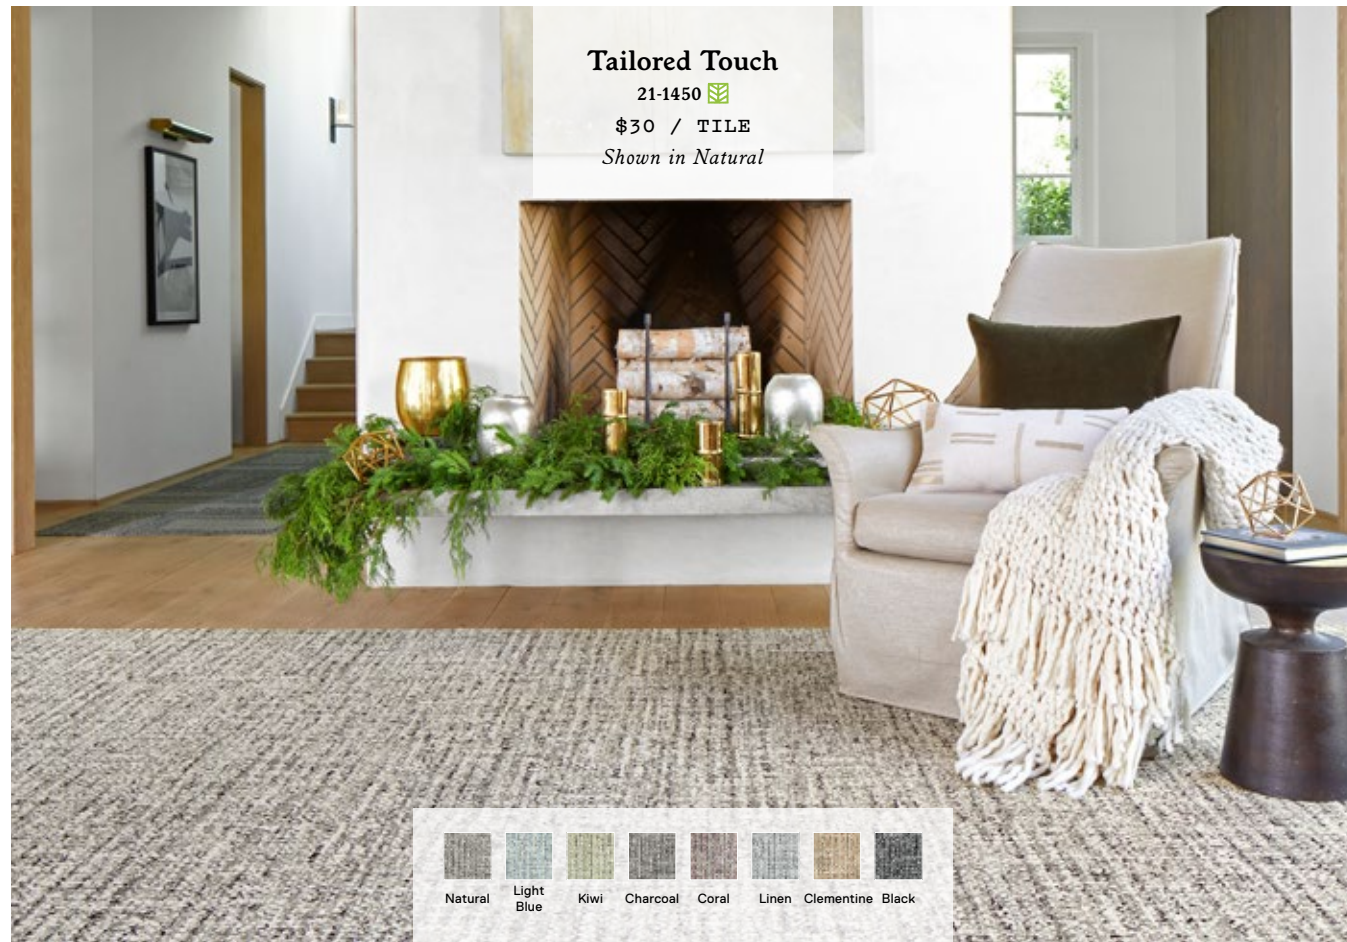

Tailored Touch

21-1450

$30 / TILE

Shown in Natural

Natural Light Blue Kiwi Charcoal Coral Linen Clementine Black