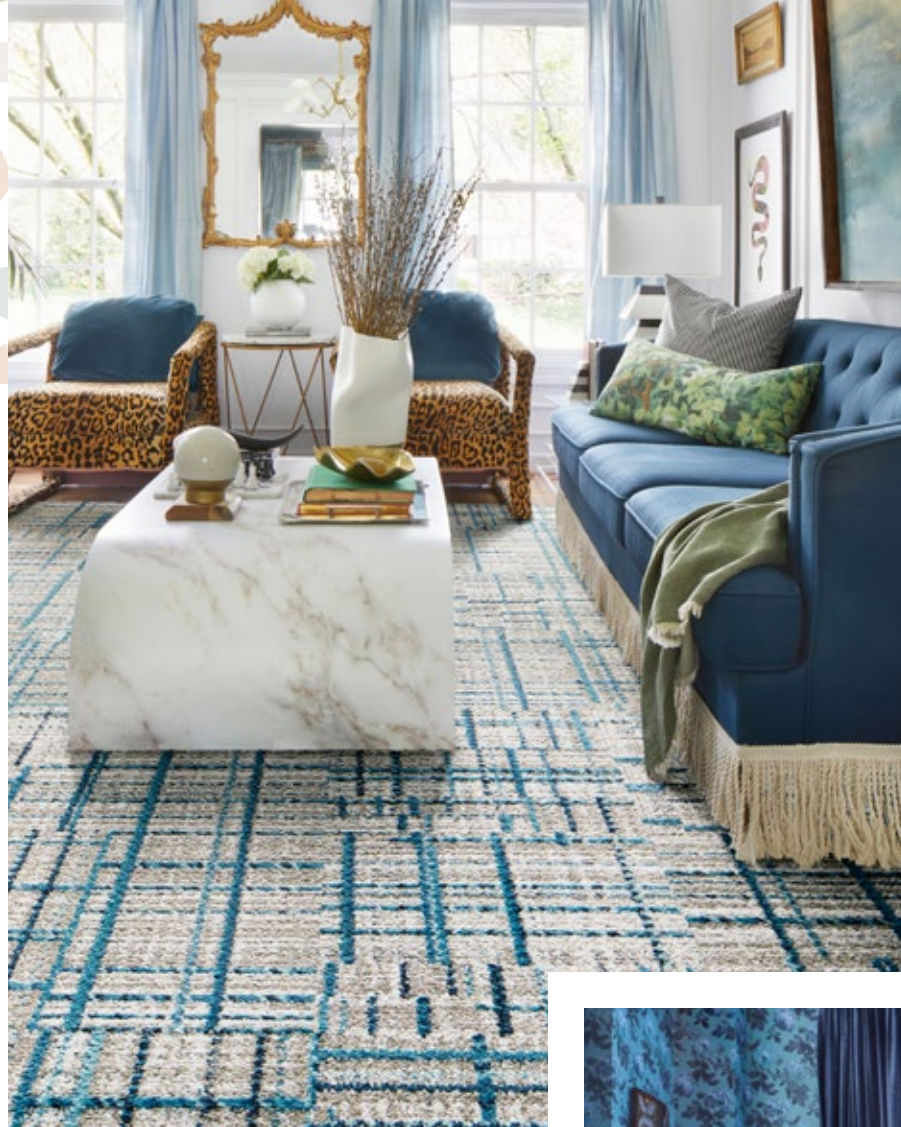

Savile Row

21-1541

$28 / TILE

-

5' x 7' - $336

8' x 10' - $840

10' x 12' - $1,176

Shown in Cobalt

Skyfall

21-1480

$30 / TILE

-

5' x 7' - $360

8' x 10' - $900

10' x 12' - $1,260

Shown in Eggnog