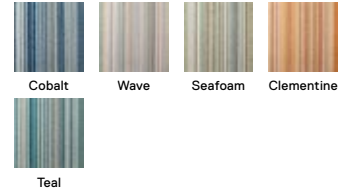

Thick And Thin

21-1532

$16 / TILE

-

5' x 7' - $192

8' x 10' - $480

10' x 12' - $672

Shown in Cobalt

To A Tea

21-1563

$30 / TILE

-

5' x 7' - $360

8' x 10' - $900

10' x 12' - $1,260

Shown in Chalk

Say goodbye to cold feet with an arrangement that allows enough space to step out of bed and onto a soft, inviting rug.

Reoriented

21-1320

$26 / TILE

-

5' x 7' - $312

8' x 10' - $780

10' x 12' - $1,092

Shown in Grey

In Stitches

21-1497

$24 / TILE

-

5' x 7' - $288

8' x 10' - $720

10' x 12' - $1,008

Shown in Bone