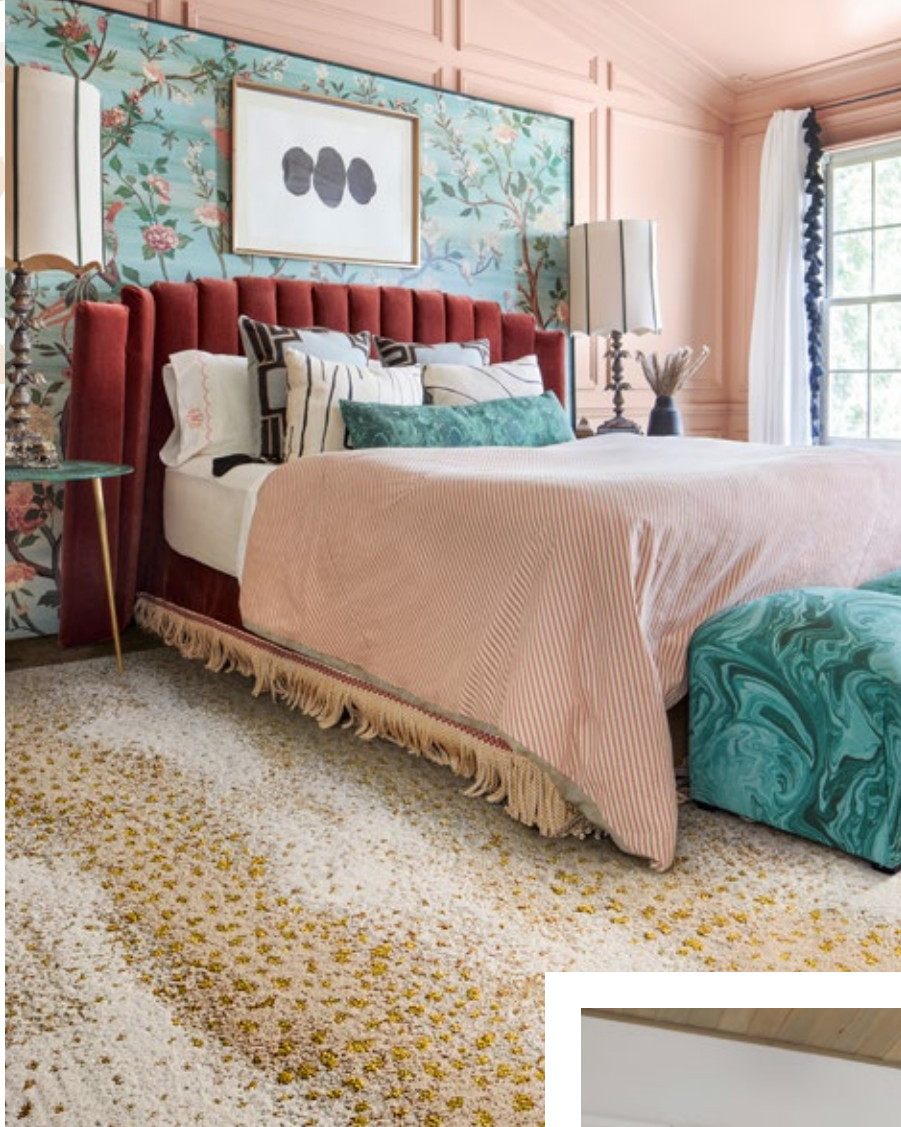

Doe Re Mi

21-1487
$28-$30 / TILE
-
5' x 7' - $336-$360
8' x 10' - $840-$900
10' x 12' - $1,176-$1,260
Shown in *Eggnog/Gold*

Mod Cow

21-1357
$28 / TILE
-
5' x 7' - $336
8' x 10' - $840
10' x 12' - $1,176
Shown in *Tan*

FLOR Tile + FLORdot™ = Rug