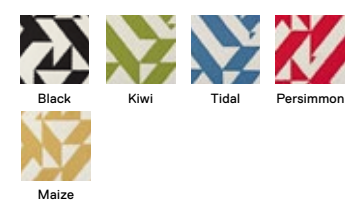

Twisted Spokes

21-1394
$22 / TILE
-
5' x 7' - $264
8' x 10' - $660
10' x 12' - $924
Shown in Black