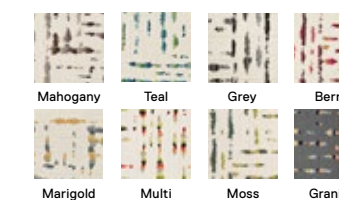

21-1425

\$36 / TILE

5' x 7' - \$432

8' x 10' - \$1,080

10' x 12' - \$1,512

Shown in Mahogany

Now Accepting Apple Pay®.

Quick and easy checkout anytime, anywhere.