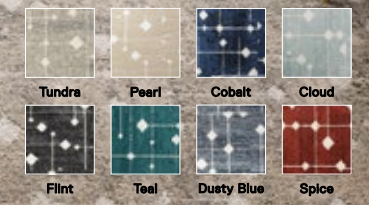

New
Between The Lines
21-1570
$22 / TILE
-
5' x 7' - $264
8' x 10' - $660
10' x 12' - $924
Shown in Bone

Hollin Hills
21-1479
$30 / TILE
-
5' x 7' - $360
8' x 10' - $900
10' x 12' - $1,260
Shown in Tundra