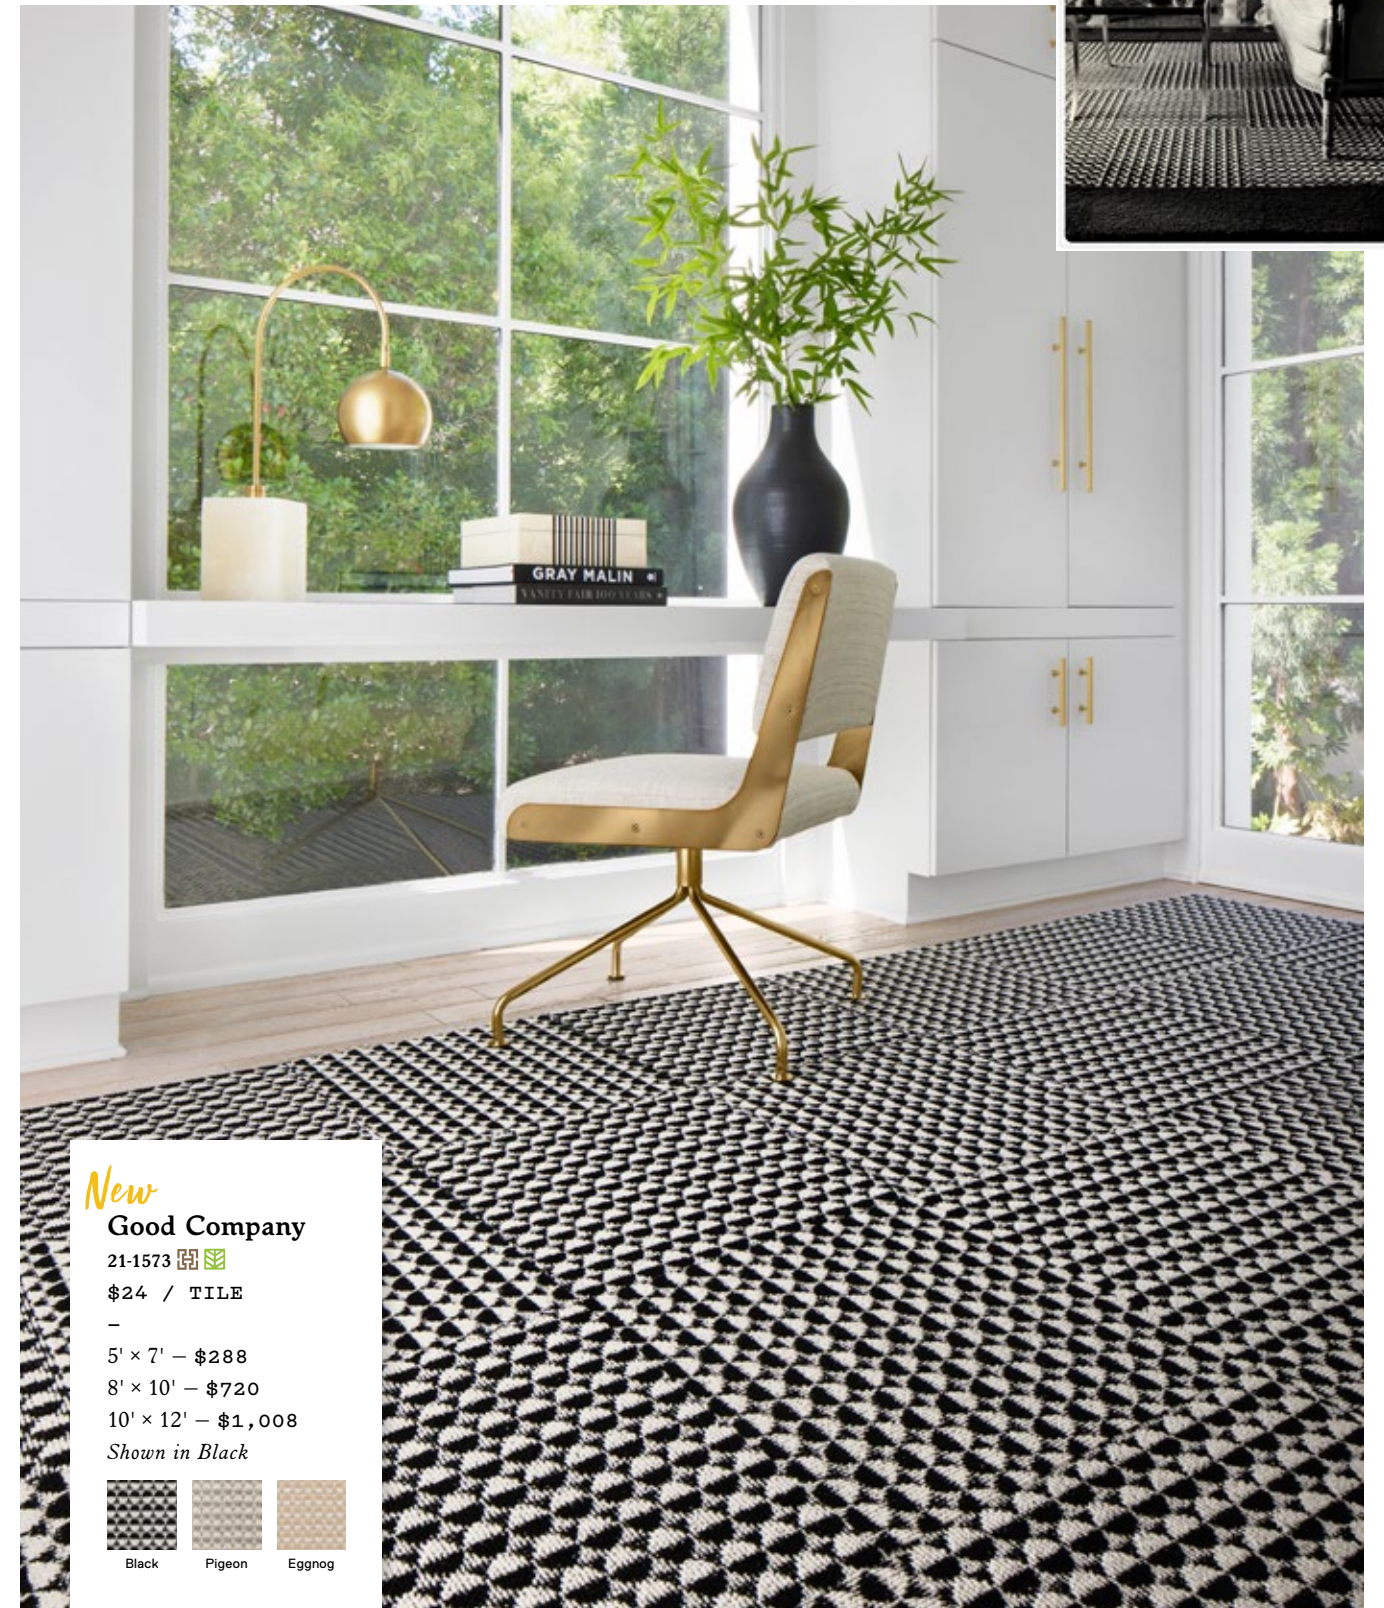

Want to bring these new favorites home?

[FLOR.com/heritage-collection](https://flor.com/heritage-collection)

Originally inspired by the floor-length, lightweight wool dresses from days gone by, Delaine featured a subtle, antique pattern, and was the definition of "beauty in simplicity." Today, we've re-envisioned it as Good Company.