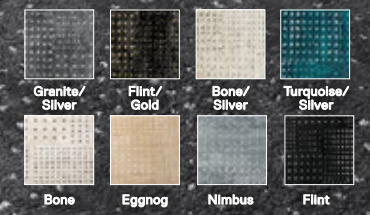

Signature Rug
Lunaire
63-2161

\$516 - \$1,806
Available in 1 color, 3 sizes.

Made You Look
21-1361
\$18 / TILE
-
5' x 7' - \$216
8' x 10' - \$540
10' x 12' - \$756
Shown in Bone, Eggnog, and Black

Suit Yourself

21-1318 
 \$18 / TILE
 -
 5' x 7' - \$216
 8' x 10' - \$540
 10' x 12' - \$756
 Shown in *Linen*

Signature Rug
Suit Yourself
Quarter Border
 63-1738
 \$173 - \$669
 Available in 16 colors, 3 sizes.

On The Dot

21-1519
 \$30 - \$32 / TILE
 -
 5' x 7' - \$360 - \$384
 8' x 10' - \$900 - \$960
 10' x 12' - \$1,260 - \$1,344
 Shown in *Granite/Silver*

You're So Vein

21-1542 
 \$29 / TILE
 -
 5' x 7' - \$348
 8' x 10' - \$870
 10' x 12' - \$1,218
 Shown in *Beige/Silver*