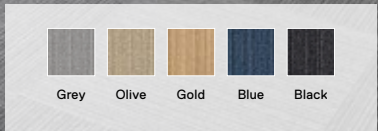

Level Setting
 21-1341
 \$15 / TILE
 Shown in Grey

Fully Barked
 21-1409
 \$19 / TILE
 -
 5' x 7' - \$228
 8' x 10' - \$570
 10' x 12' - \$798
 Shown in Tundra

Now Accepting Apple Pay.
 Quick and easy checkout
 anytime, anywhere.