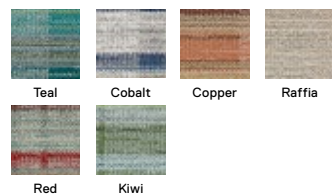

Shown in Shadow/Silver

Dappled Daylight

21-1446

\$24 / TILE

Shown in Peat

Old Fashioned

21-1562

\$30 / TILE

Shown in Loam

Be Cool

21-1458

\$18 / TILE

5' x 7' - \$216

8' x 10' - \$540

10' x 12' - \$756

Shown in Teal