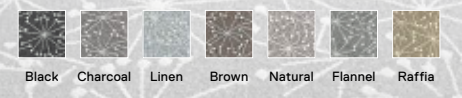

**Signature Rug
Two Step**
63-2168
\$216 - \$756
Available in 1 color, 3 sizes.

London Twill

21-1504
\$22 / TILE
-
5' x 7' - \$264
8' x 10' - \$660
10' x 12' - \$924
Shown in Mica

Mod Cafe

21-1447
\$28 / TILE
Shown in Black