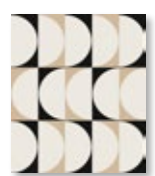

10' x 12' — \$1,344

Shown in Chalk/Silver

Chalk/Silver Pine/Gold Flint/Gold Flint/Silver

New

Cleveland

21-1568 

\$32 / TILE

—

5' x 7' — \$384

8' x 10' — \$960

10' x 12' — \$1,344

Shown in Black/Gold

Black/Gold Chalk/Gold

all that jazz

Gatsby
21-1520
\$32 / TILE
Shown in Bone/Silver

Designed by @gracehomefurnishings
Photography by @clintonmeyerphoto

Knit Wit
21-1528
\$32 / TILE
-
5' x 7' - \$384
8' x 10' - \$960
10' x 12' - \$1,344
Shown in Porpoise/Gold

Designed by @gracehomefurnishings
Photography by @clintonmeyerphoto

Company coming?
Rest assured FLOR tiles
typically ship within
2 business days.