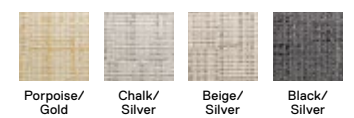

10' x 12' — \$1,344

Shown in Chalk/Silver

Chalk/Silver Pine/Gold Flint/Gold Flint/Silver

New

Cleveland

21-1568 

\$32 / TILE

—

5' x 7' — \$384

8' x 10' — \$960

10' x 12' — \$1,344

Shown in Black/Gold

Black/Gold Chalk/Gold

all that jazz

Gatsby
21-1520
\$32 / TILE
Shown in Bone/Silver

Designed by @gracehomefurnishings
Photography by @clintonmeyerphoto

Knit Wit
21-1528
\$32 / TILE
-
5' x 7' - \$384
8' x 10' - \$960
10' x 12' - \$1,344
Shown in Porpoise/Gold

Designed by @gracehomefurnishings
Photography by @clintonmeyerphoto

Company coming?
Rest assured FLOR tiles
typically ship within
2 business days.