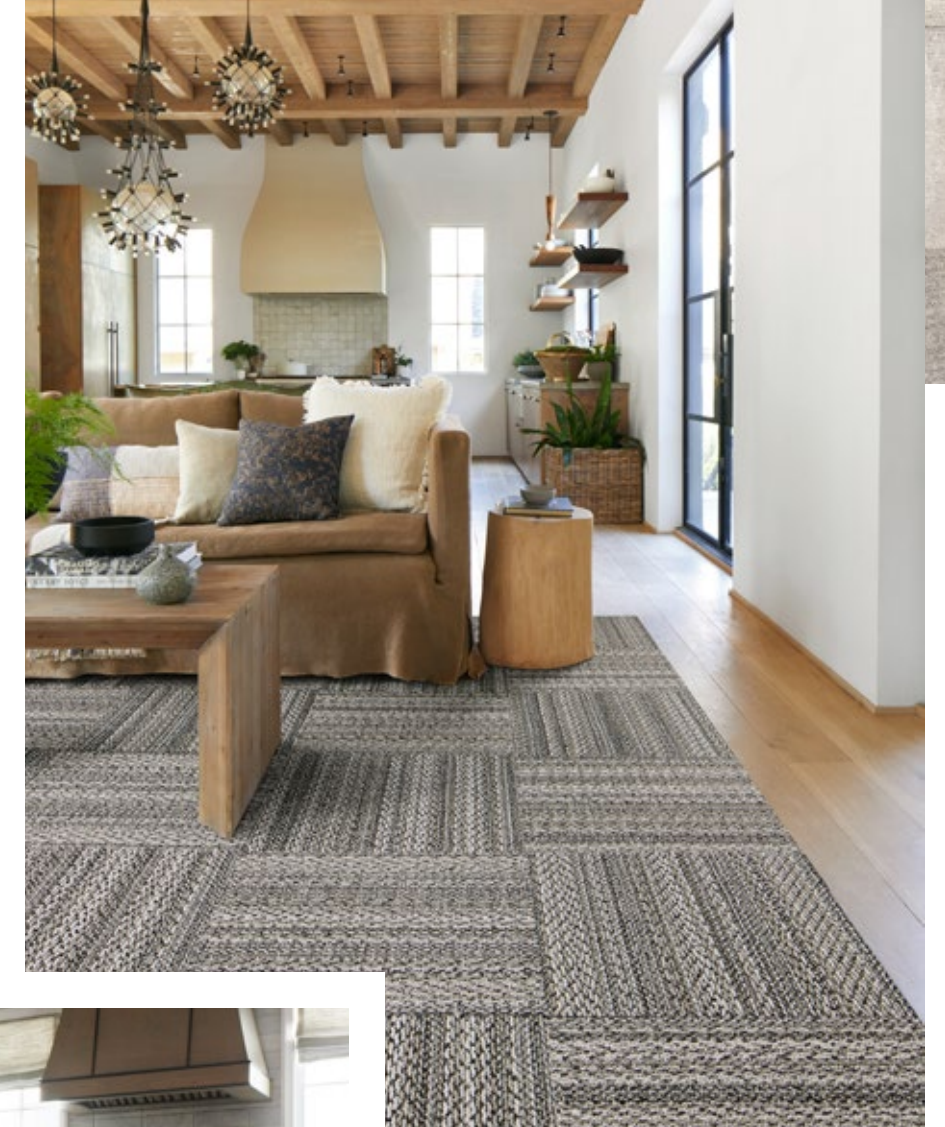

snow daze

Tailored Touch

21-1450 

\$30 / TILE

Shown in Natural

Natural Light Blue Kiwi Charcoal Coral Linen Clementine Black

Industrious

21-1552 