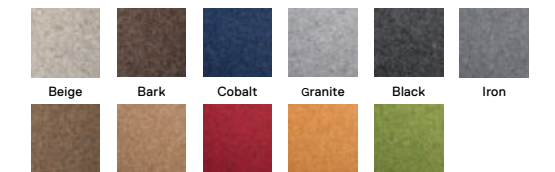

\$20 / TILE

-

5' x 7' - \$240

8' x 10' - \$600

10' x 12' - \$840

Shown in Beige

Beige Bark Cobalt Granite Black Iron Mahogany Topaz Scarlet Marigold Lime

FLOR
1280 West Peachtree St NW
Atlanta, GA 30309
866.281.3567