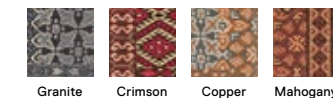

Oasis Retreat

21-1455
$28 / TILE

5' x 7' - $336
8' x 10' - $840
10' x 12' - $1,176

Shown in Granite