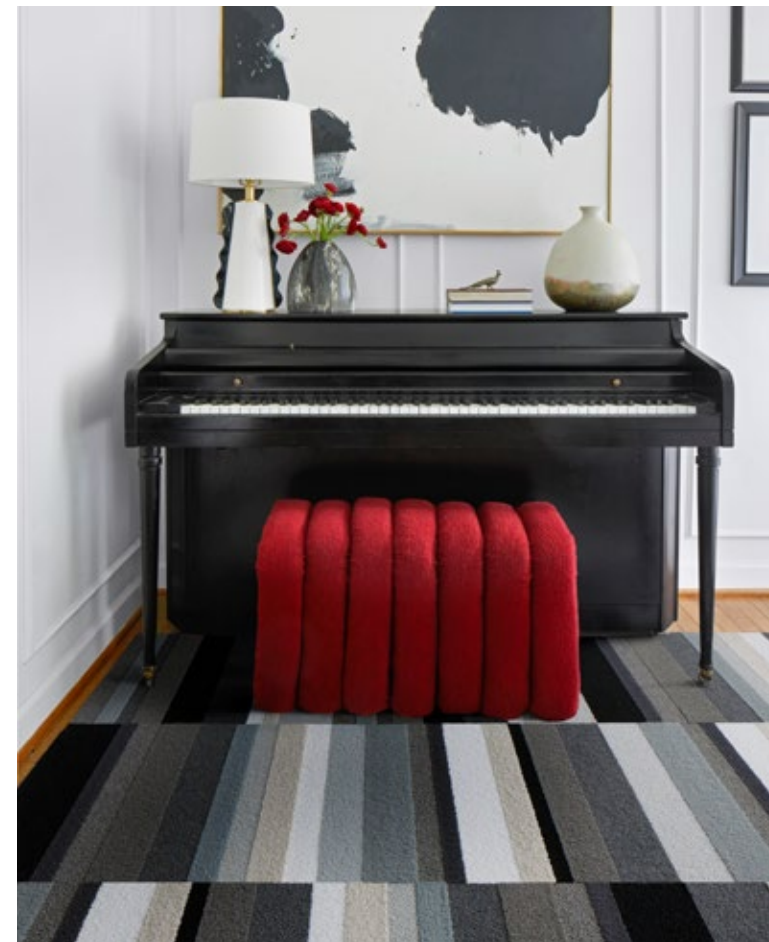

Parallel Reality

21-1306

$20 / TILE

-

5' x 7' - $240

8' x 10' - $600

10' x 12' - $840

Shown in Grey