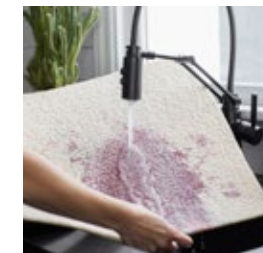

CUTTING SERVICES

Cuts can help you get the best look for your space. Each cut is \$3.50 per tile. We also offer complimentary design services by phone or email.

EASY INSTALLATION

ADHESIVE FLORDOTS

RINSE STAINS EASILY