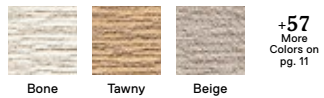

10' x 12' - \$1,218

Shown in Wheat

Wheat

Black

Turquoise

Made You Look

21-1361
\$18 / TILE
-
5' x 7' - \$216
8' x 10' - \$540
10' x 12' - \$756

Shown in Bone, Tawny, and Beige