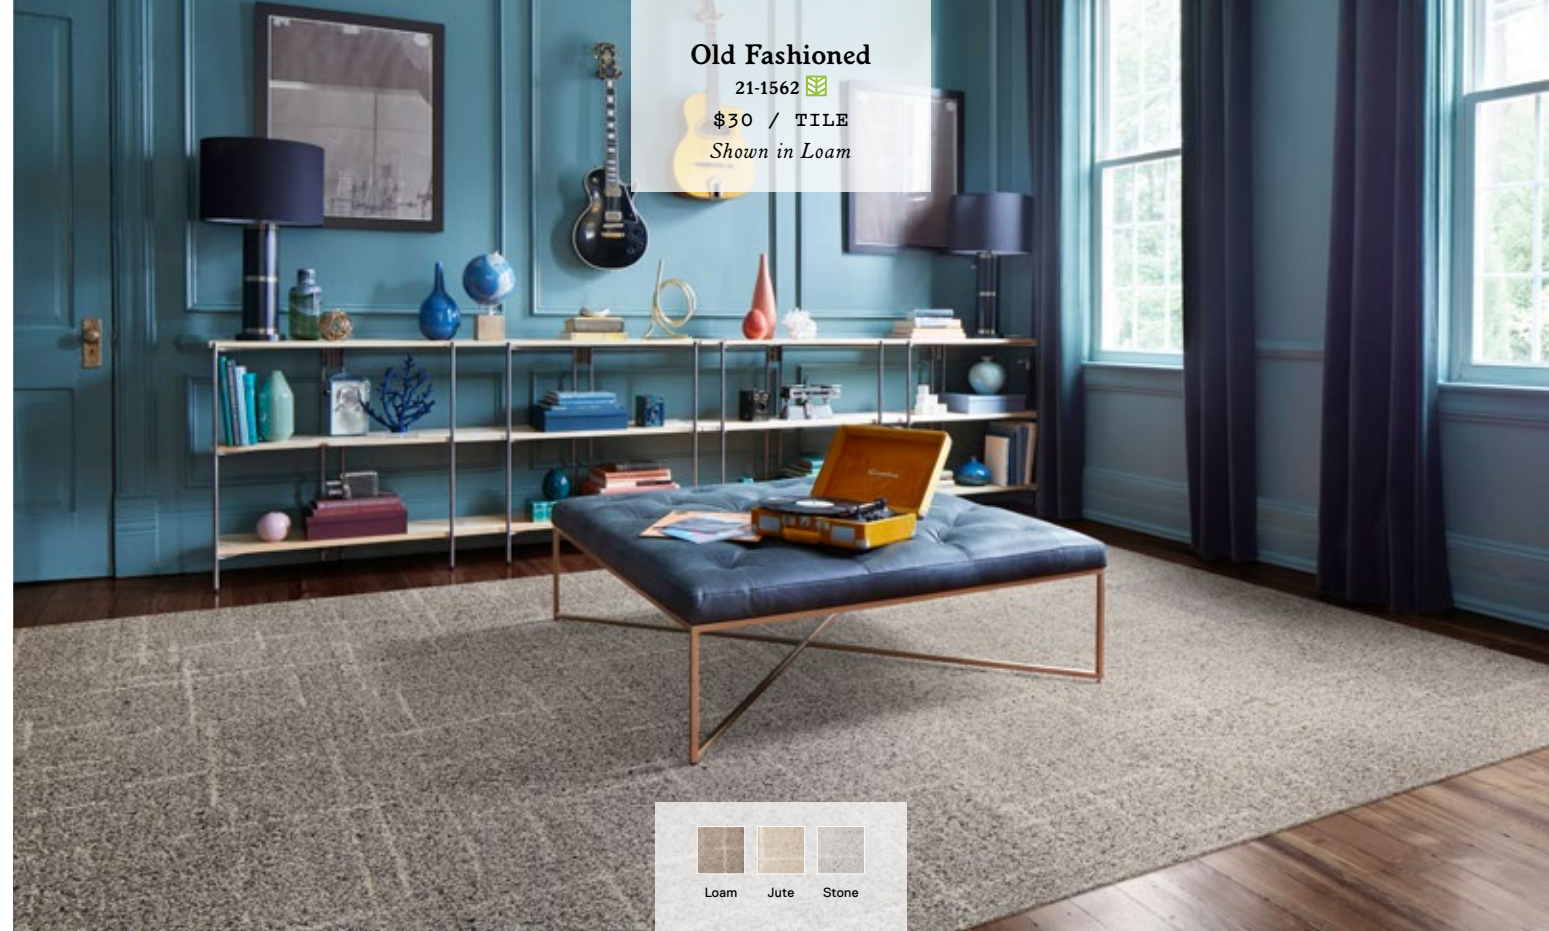

Old Fashioned

21-1562

$30 / TILE

Shown in Loam