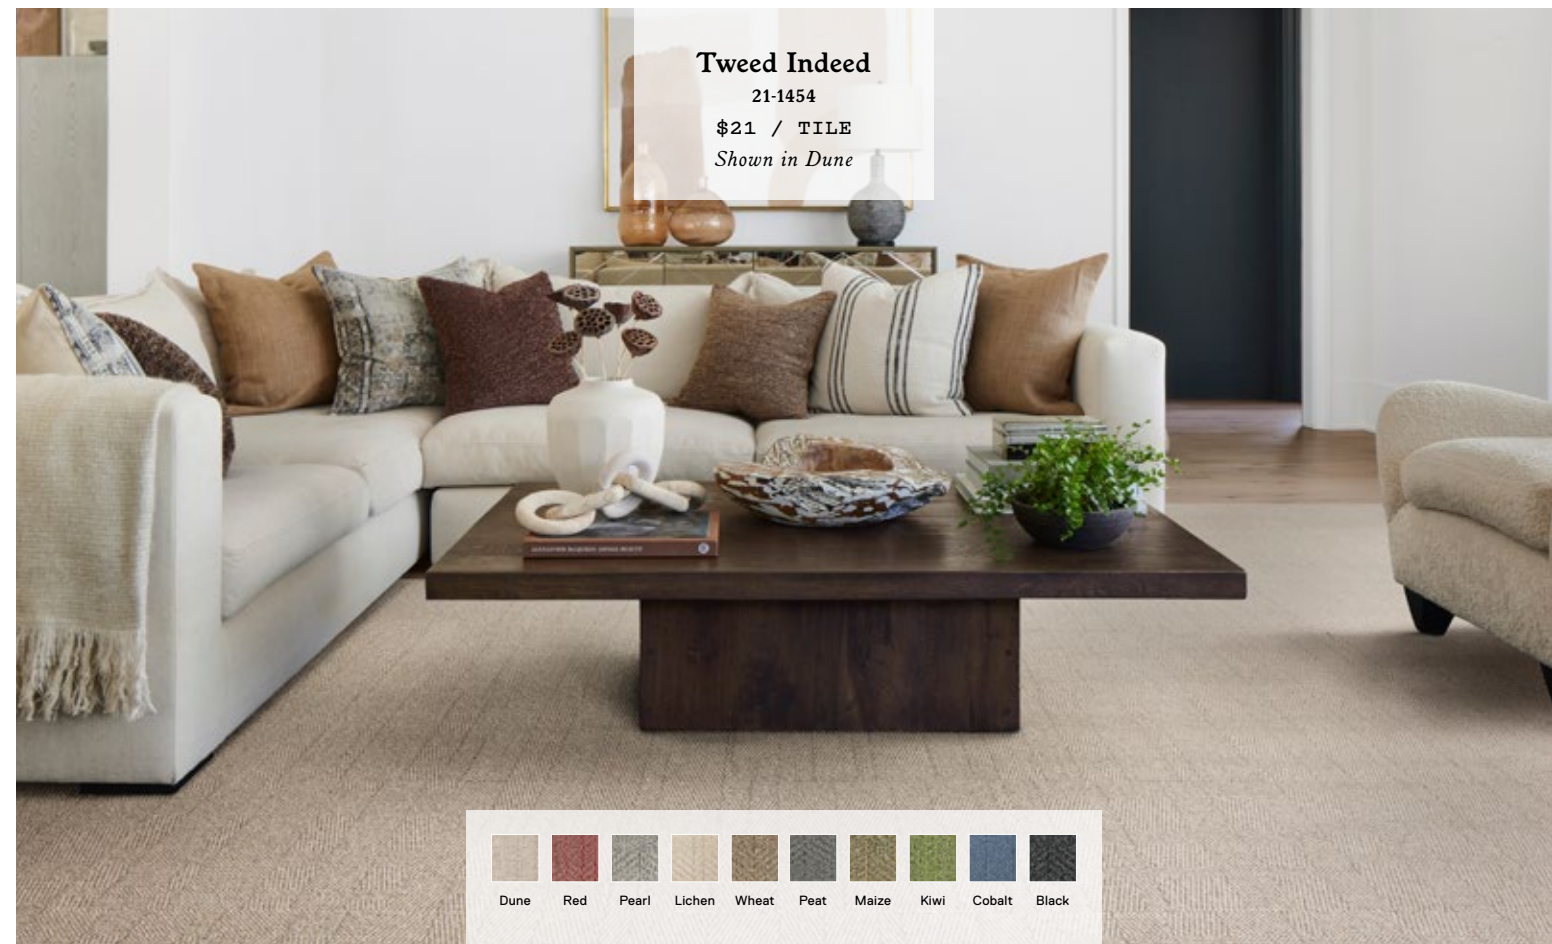

Tweed Indeed

21-1454
$21 / TILE
Shown in Dune