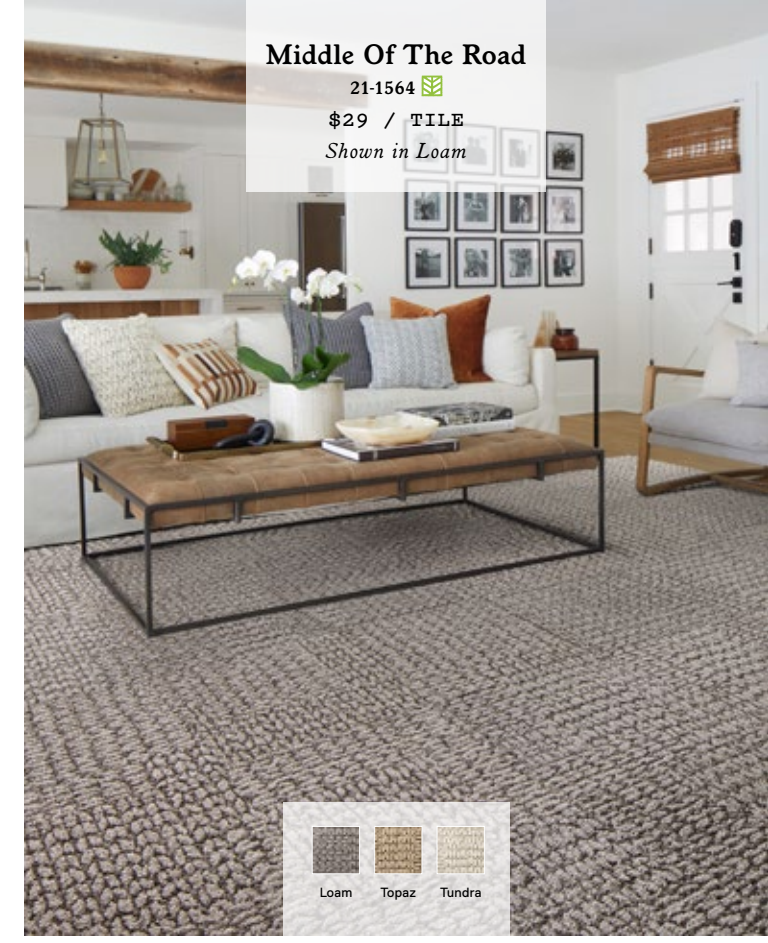

**Signature Rug
Two Step**
63-2168
\$216 - \$756
Available in 1 color, 3 sizes.

London Twill

21-1504
\$22 / TILE
-
5' x 7' - \$264
8' x 10' - \$660
10' x 12' - \$924
Shown in Mica

Mod Cafe

21-1447
\$28 / TILE
Shown in Black