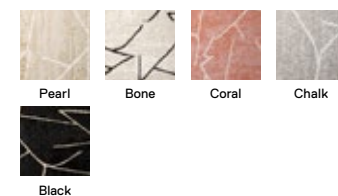

Terrain

21-1534

\$30 / TILE

5' x 7' - \$360

8' x 10' - \$900

10' x 12' - \$1,260

Shown in Pearl and Bone on Cover

Lilting