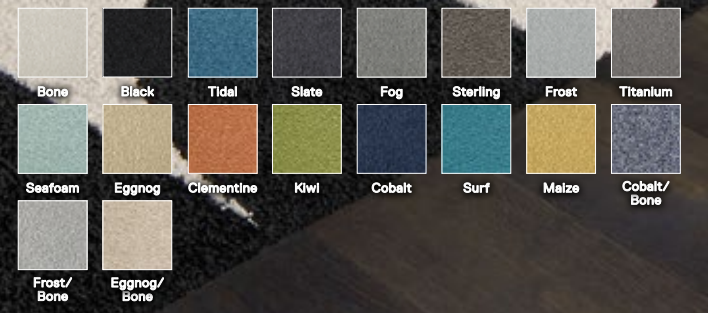

all that jazz

Leaps And Bounds
21-1559
$29 / TILE
Shown in Saddle

Find *Your* Signature Look

Signature Rugs take the guesswork out of shopping, giving you an unforgettable look without planning your rug from square one. We figure out the design and calculate how many carpet tiles you will need. All you do is choose the size, put it together, and enjoy.

[FLOR.COM/SIGNATURE-RUGS](https://flor.com/signature-rugs)

Signature Rug
First Come, First Curve
63-2169
$342 - $1,197
Available in 1 color, 3 sizes.

In The Deep
21-1403
$25 / TILE
-
5' x 7' - $300
8' x 10' - $750
10' x 12' - $1,050
Shown in Bone and Black

Like Minded
21-1379
$18 / TILE
Shown in Teal

Seeing Stars
21-1558
$30 / TILE
Shown in Pigeon