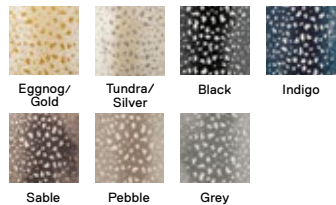

5' x 7' - \$384

8' x 10' - \$960

10' x 12' - \$1,344

Shown in Seafoam

Seafoam Tawny Clover Copper

On The Square

21-1565

\$29 / TILE

5' x 7' - \$348, 8' x 10' - \$870, 10' x 12' - \$1,218

Shown in Eggnog

Eggnog Wheat Teal Black

Doe Re Mi

21-1487 
 \$28-\$30 / TILE
 -
 5' x 7' - \$336-\$360
 8' x 10' - \$840-\$900
 10' x 12' - \$1,176-\$1,260
 Shown in *Eggnog/Gold*