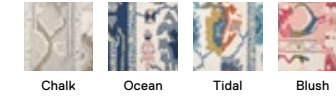

To A Tea

21-1563

$30 / TILE

-

5' x 7' - $360

8' x 10' - $900

10' x 12' - $1,260

Shown in Chalk