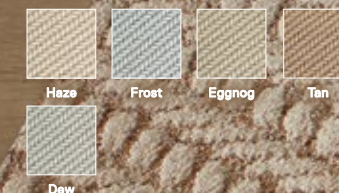

-

5' x 7' - \$288

8' x 10' - \$720

10' x 12' - \$1,008

Shown in Haze

Finer Things

21-1020 

\$20 / TILE