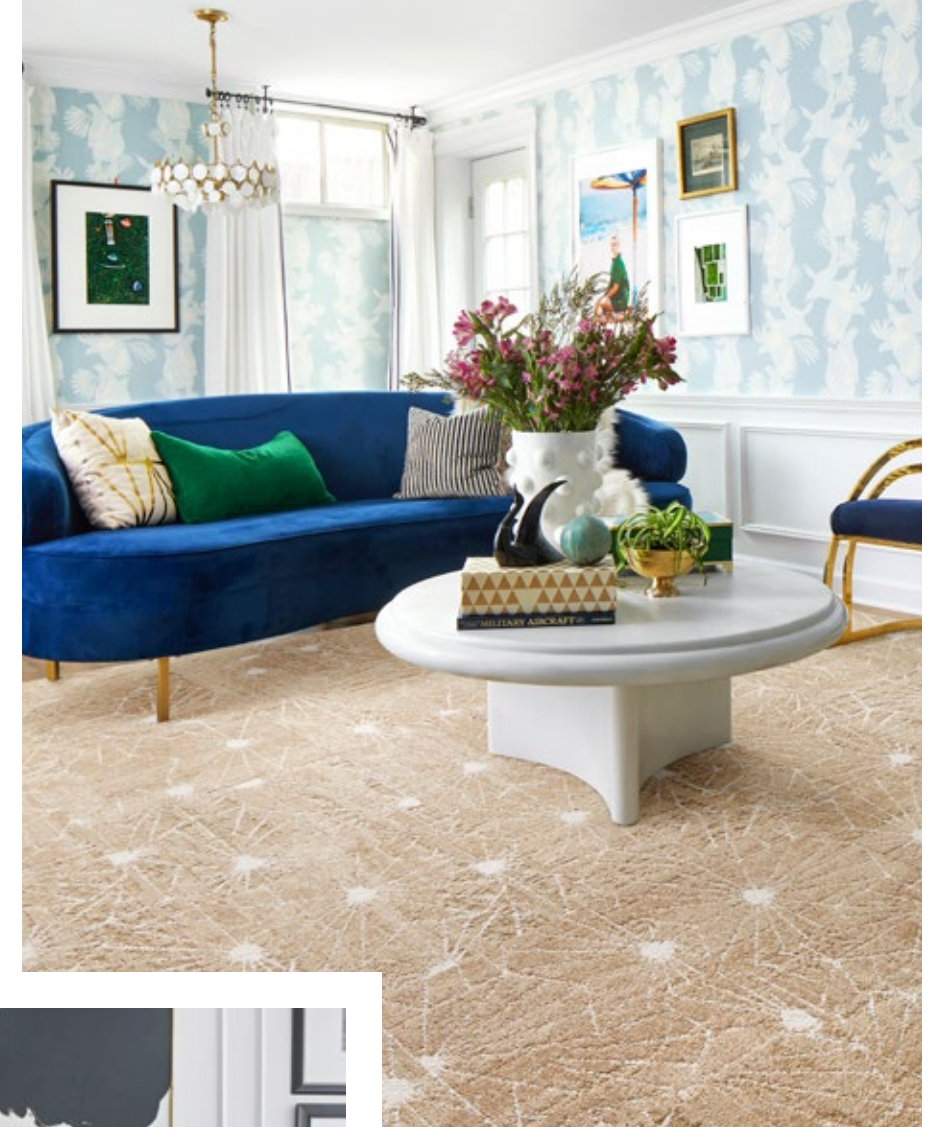

8' x 10' - \$900

10' x 12' - \$1,260

Shown in Eggnog

Eggnog Cobalt Chalk Turquoise

Flint

Payments made easy. Learn more at [FLOR.com/affirm](https://www.flor.com/affirm)

Palm Reader

21-1467