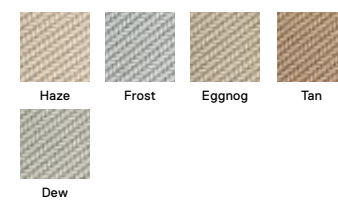

Roadside Attraction

21-1351

$24 / TILE

-

5' x 7' - $288

8' x 10' - $720

10' x 12' - $1,008

Shown in *Haze*