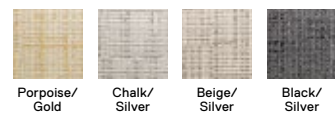

Knit Wit

21-1528

$32 / TILE

-

5' x 7' - $384

8' x 10' - $960

10' x 12' - $1,344

Shown in Porpoise/Gold

Designed by @gracehomefurnishings
Photography by @calintomneyphoto