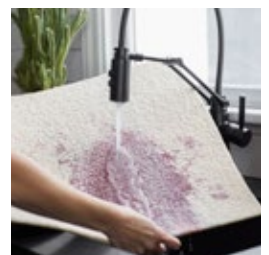

CUTTING SERVICES

Cuts can help you get the best look for your space. Each cut is \$3.50 per tile. We also offer complimentary design services by phone or email.

EASY INSTALLATION

ADHESIVE FLORDOTS

RINSE STAINS EASILY