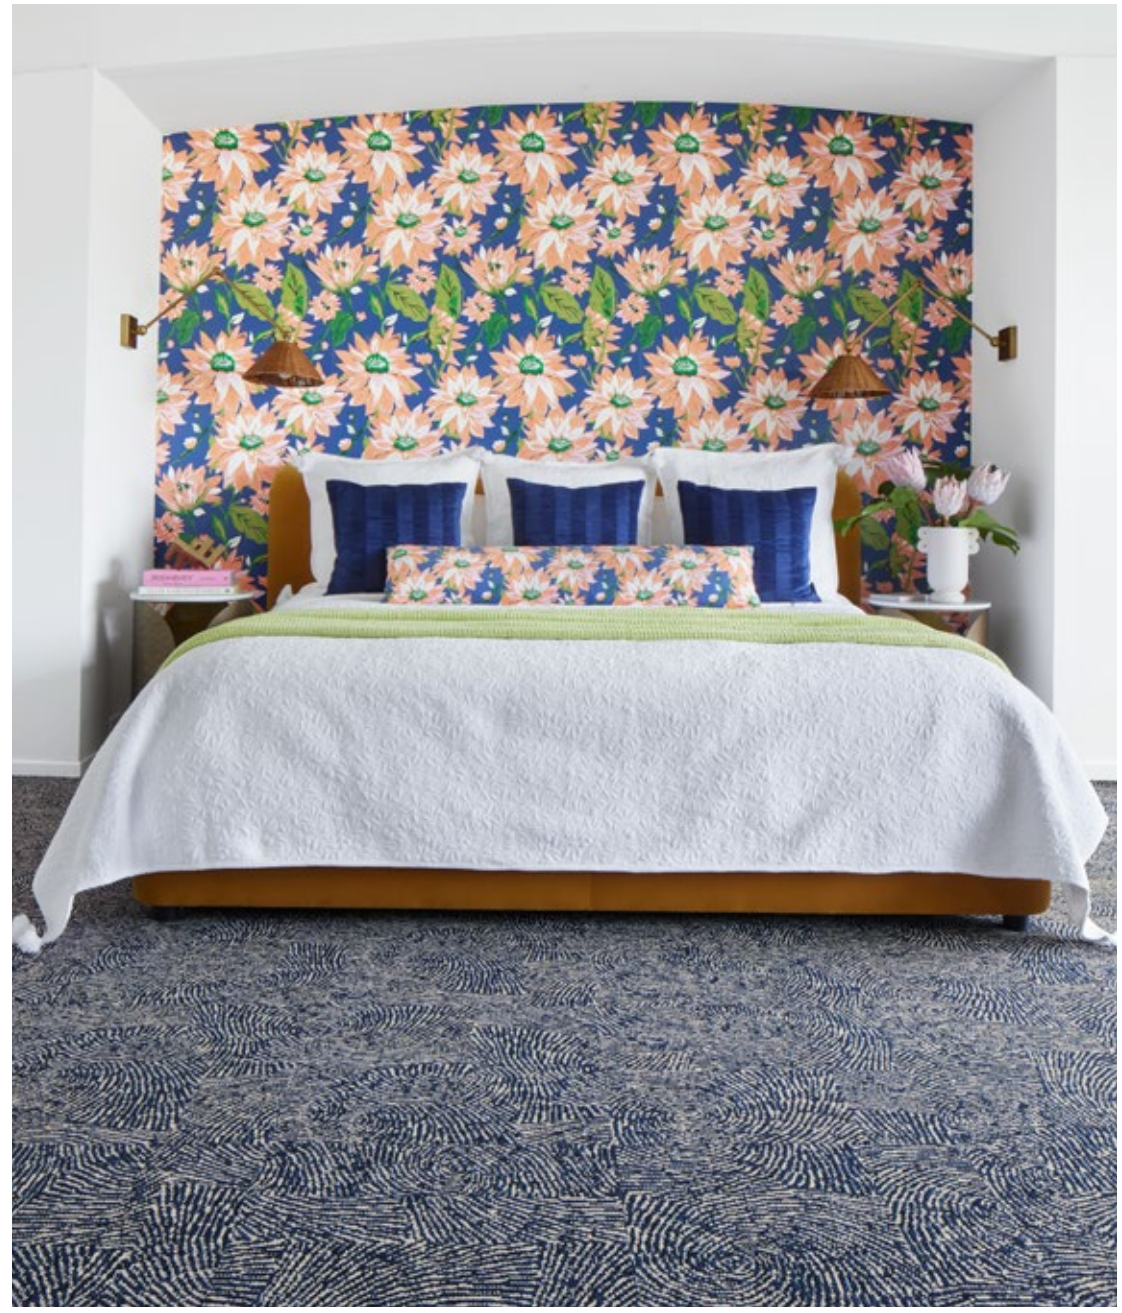

New
Here Comes The Sun
 21-1583  
 \$35-\$36 / TILE
 -
 5' x 7' - \$420-\$432
 8' x 10' - \$1,050-\$1,080
 10' x 12' - \$1,470-\$1,512
 Shown in Blush and Bright White/Gold on pg. 8

New
Spiral Out
 21-1581   
 \$25 / TILE
 5' x 7' - \$300, 8' x 10' - \$750, 10' x 12' - \$1,050
 Shown in Midnight and Flint on pg. 7