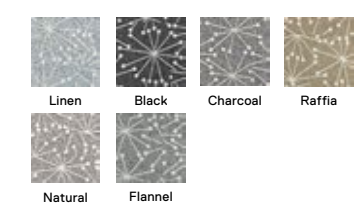

5' x 7' - \$240

8' x 10' - \$600

10' x 12' - \$840

Shown in Cream

Tuxedo Pocket

21-1451
 \$28-\$30 / TILE
 -
 5' x 7' - \$336-\$360
 8' x 10' - \$840-\$900
 10' x 12' - \$1,176-\$1,260
 Shown in Pearl

Palm Reader

21-1467
 \$34 / TILE
 -
 5' x 7' - \$408
 8' x 10' - \$1,020
 10' x 12' - \$1,428
 Shown in Kale

FLOR tiles come in
 19.7" x 19.7" squares
 (50cm x 50cm)

chic pastiche

Mod Cafe

21-1447
 \$28 / TILE
 -
 5' x 7' - \$336
 8' x 10' - \$840
 10' x 12' - \$1,176
 Shown in Linen