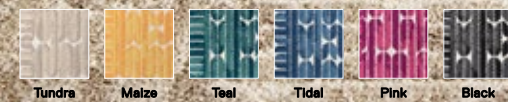

New
Here Comes The Sun

21-1583  
 \$35-\$36 / TILE
 -
 5' x 7' - \$420-\$432
 8' x 10' - \$1,050-\$1,080
 10' x 12' - \$1,470-\$1,512
 Shown in *Bright White/Gold*
 and *Blush* on pg. 4

Bright White/
Gold Blush Light Blue Marigold

New
Racquet Club

21-1582  
 \$30 / TILE
 -
 5' x 7' - \$360
 8' x 10' - \$900
 10' x 12' - \$1,260
 Shown in *Eggnog* and *Kiwi* on pg. 6

Eggnog Kiwi Marigold Wheat

“ We lean into beauty and versatility by offering a range of bold colors and patterns and balancing them with neutrals.

New
Twin Palms

21-1584  
 \$33 / TILE
 -
 5' x 7' - \$396
 8' x 10' - \$990
 10' x 12' - \$1,386
 Shown in *Tundra* and *Maize* on cover

Tundra Maize Teal Tidal Pink Black

Earth Day, Every Day

Create a space you can feel good about with our Earth-friendly designs. Our innovative planet positive practices go beyond doing less harm, and actively benefit our environment.