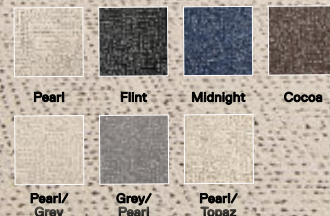

Beige Iron Chalk Pearl

Now Accepting Apple Pay.

Quick and easy checkout
anytime, anywhere.

Hemline

21-1524 

\$26 / TILE

-

5' x 7' - \$312

8' x 10' - \$780

10' x 12' - \$1,092

Shown in Pearl

Pearl Flint Midnight Cocoe
Pearl/Grey Grey/Pearl Pearl/Topaz

less is more

Draper

21-1560 

\$28 / TILE