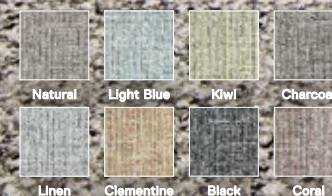

Natural

Light Blue

Kiwi

Charcoal

Linen

Clementine

Black

Coral