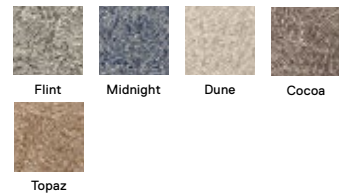

New
Spiral Out
21-1581
$25 / TILE
-
5' x 7' - $300
8' x 10' - $750
10' x 12' - $1,050
Shown in Flint and Midnight on pg. 5