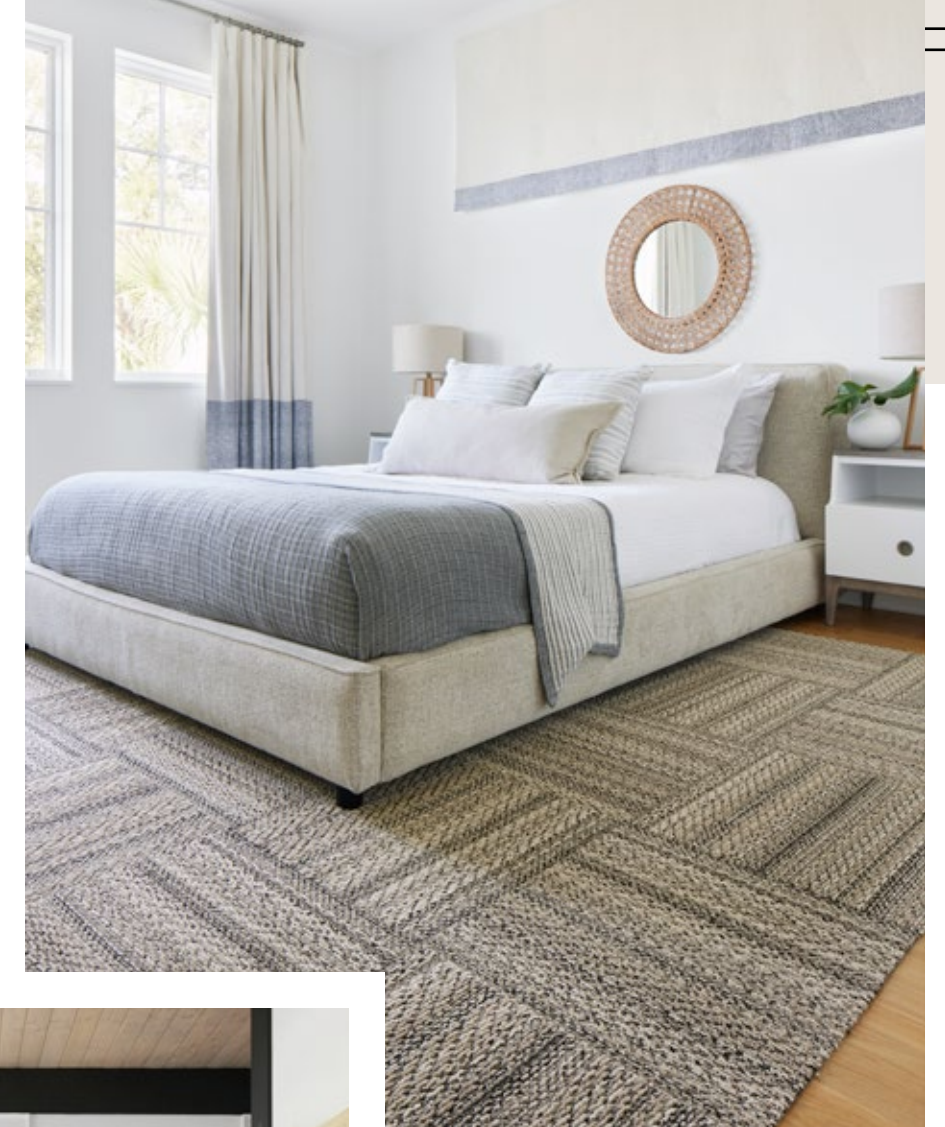

less is more