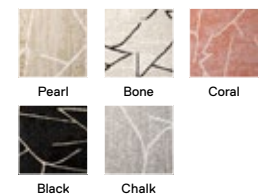

Earth Day, Every Day

Create a space you can feel good about with our Earth-friendly designs. Our innovative planet positive practices go beyond doing less harm, and actively benefit our environment.

live zero
We achieved Mission Zero™ success in 2019 ahead of the original 2020 target.

←
Get The Look
See how we created this rug at
[FLOR.com/getthelook](https://flor.com/getthelook)

Made You Look

21-1361

$18 / TILE

5' x 7' - $216

8' x 10' - $540

10' x 12' - $756

Shown in Pearl, Tawny, Coral, Spice, Mahogany, and Bark. Also shown on pg. 46

Terrain

21-1534

$30 / TILE

5' x 7' - $360, 8' x 10' - $900, 10' x 12' - $1,260

Shown in Pearl