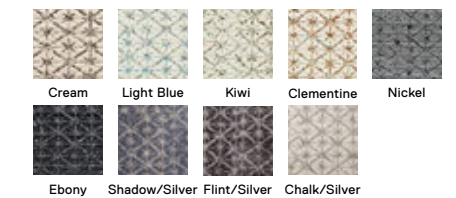

Vintage Vibe

21-1385

$30-$32 / TILE

-

5' x 7' - $360-$384

8' x 10' - $900-$960

10' x 12' - $1,260-$1,344

Shown in *Cream*