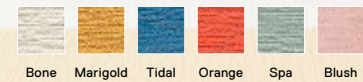

\$32 / TILE

-

5' x 7' - \$384

8' x 10' - \$960

10' x 12' - \$1,344

Shown in Clover

Made You Look

21-1361

\$18 / TILE

Shown in Bone and Marigold

Bring every colorful dream to life with this style. Shop the full color range on pg. 11.

Get The Look

See how we created this rug at [FLOR.com/getthelook](https://www.flor.com/getthelook)