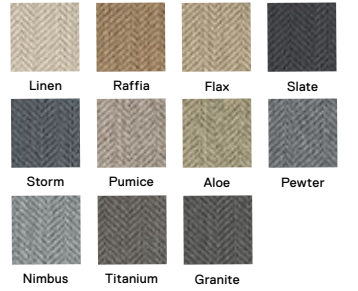

Signature Rug
Suit Yourself
Quarter Border
63-1738

$173 - $669

Available in 17 colors, 3 sizes.