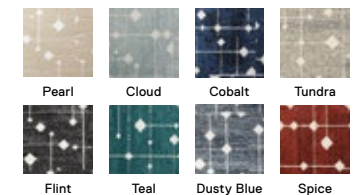

\$28 / TILE

5' x 7' - \$336

8' x 10' - \$840

10' x 12' - \$1,176

Shown in Teal

Teal Eggnog Lapis Berry

Hollin Hills

21-1479

\$30 / TILE

5' x 7' - \$360, 8' x 10' - \$900, 10' x 12' - \$1,260

Shown in Pearl

Flint Teal Dusty Blue Spice

Gatsby

21-1520

\$32 / TILE

-