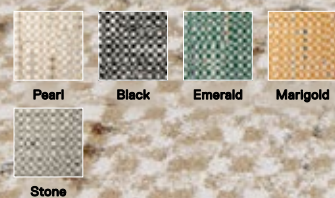

Less is More

With these pared-down yet sophisticated styles, a little goes a long way.

Check It Out

21-1553 

\$29 / TILE

5' x 7' - \$348

8' x 10' - \$870

10' x 12' - \$1,218

Shown in Pearl

London Twill

21-1504 

\$22 / TILE

5' x 7' - \$264

8' x 10' - \$660

10' x 12' - \$924

Shown in Flint/Pearl