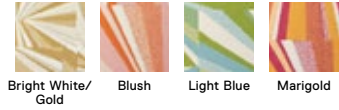

New
Here Comes The Sun

21-1583  
 \$35-\$36 / TILE
 -
 5' x 7' - \$420-\$432
 8' x 10' - \$1,050-\$1,080
 10' x 12' - \$1,470-\$1,512
 Shown in *Bright White/Gold*
 and *Blush* on pg. 4

Bright White/
Gold Blush Light Blue Marigold