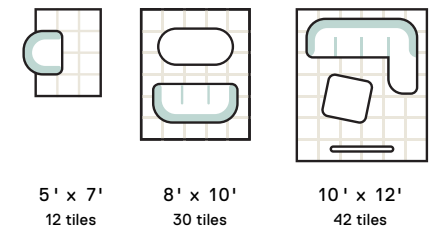

STANDARD & CUSTOM SIZES

Select a standard rug size or enter your room dimensions into our tile calculator for a custom size. FLOR tiles are 19.7" or 50cm square. Visit us online at [FLOR.com/tile-calculator](https://flor.com/tile-calculator).