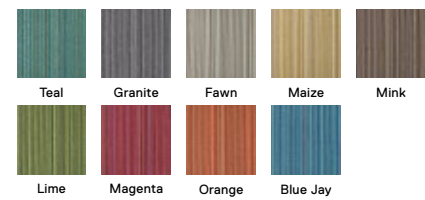

\$18 / TILE

-

5' x 7' - \$216

8' x 10' - \$540

10' x 12' - \$756

Shown in Teal

Yucca Tree

21-1577