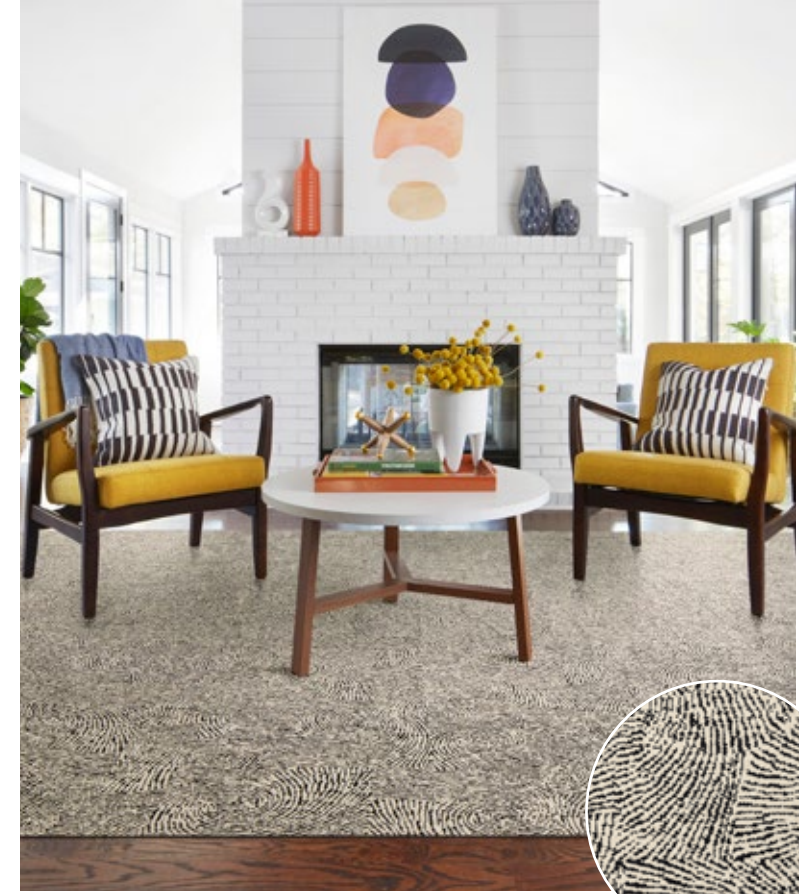

New
Racquet Club
21-1582
$30 / TILE
-
5' x 7' - $360
8' x 10' - $900
10' x 12' - $1,260
Shown in Kiwi and Eggnog on pg. 8

New
Spiral Out
21-1581
$25 / TILE
-
5' x 7' - $300
8' x 10' - $750
10' x 12' - $1,050
Shown in Flint and Midnight on pg. 5

“A lot of the inspiration for the collection came from garments housed in our vintage room.”

New
California Dreaming
21-1585
$30 / TILE
-
5' x 7' - $360
8' x 10' - $900
10' x 12' - $1,260
Shown in Tawny and Pink on pg. 2