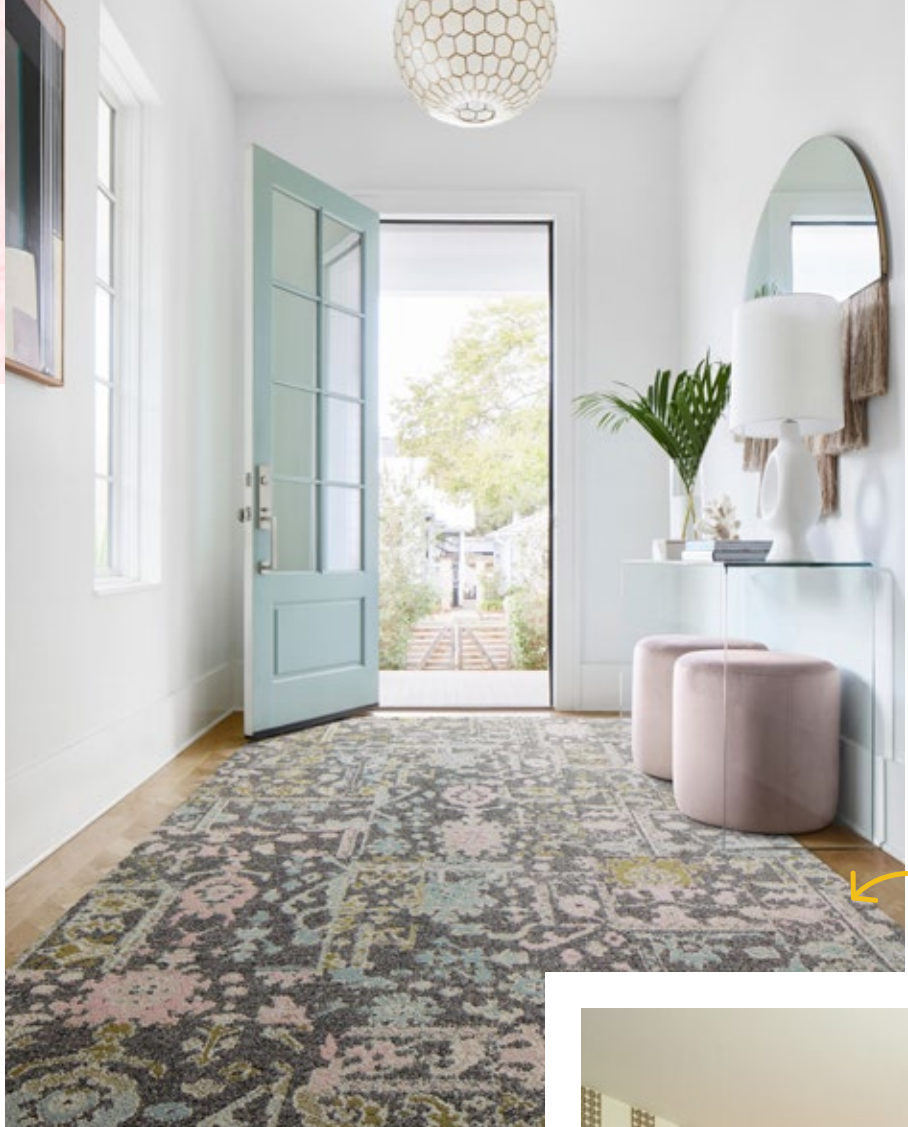

Ou La La

21-1521

$28 / TILE

-

5' x 7' - $336

8' x 10' - $840

10' x 12' - $1,176

Shown in Grey

Greet your guest in style!
Most styles ship within
two business days.