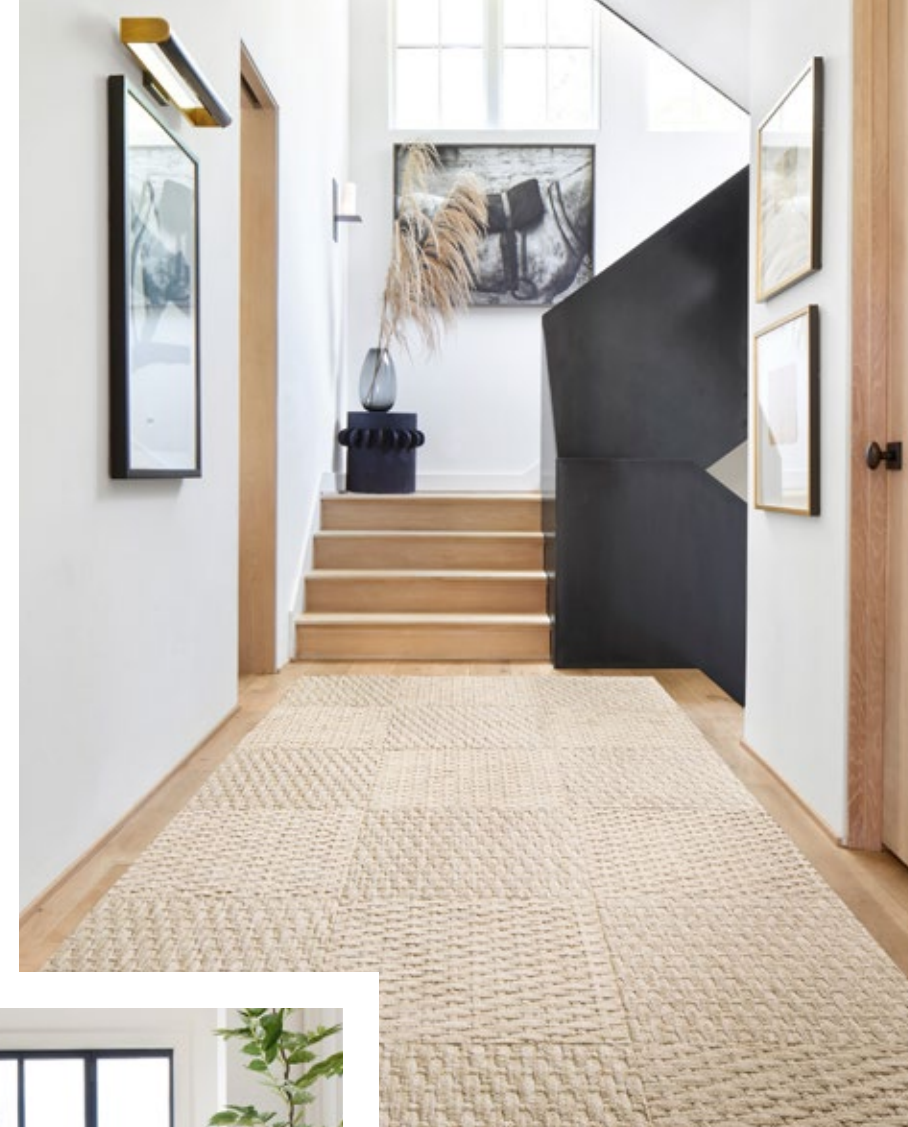

Cleveland
21-1568
$32 / TILE
-
5' x 7' - $384
8' x 10' - $960
10' x 12' - $1,344
Shown in Chalk/Gold

Coming Along
21-1345
$22 / TILE
-
5' x 7' - $264
8' x 10' - $660
10' x 12' - $924
Shown in Pearl

Sidecar
21-1567
$32 / TILE
-
5' x 7' - $384
8' x 10' - $960
10' x 12' - $1,344
Shown in Chalk/Silver

On The Square
21-1565
$29 / TILE
-
5' x 7' - $348
8' x 10' - $870
10' x 12' - $1,218
Shown in Black