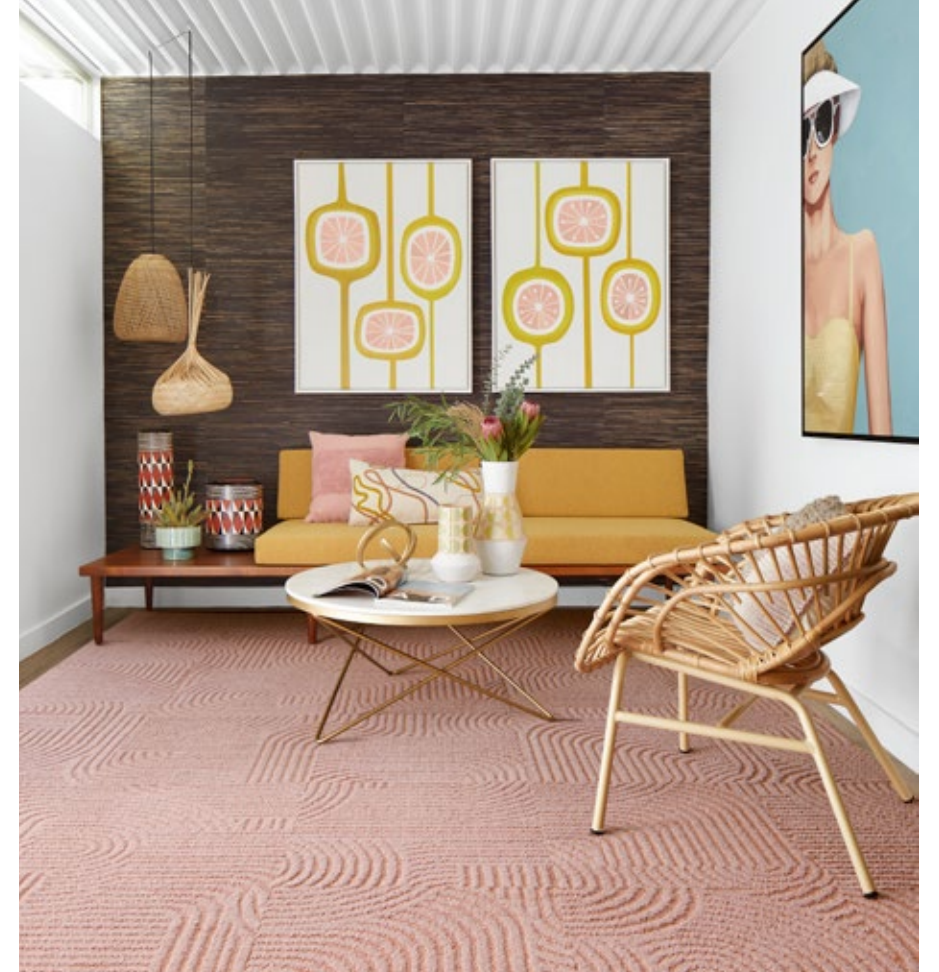

Curves You Right

21-1578

\$29 / TILE

5' x 7' - \$348

8' x 10' - \$870

10' x 12' - \$1,218

Shown in Blush

Easy to clean and easy to love. When life gets messy, simply pick up a tile to spot-clean or replace.