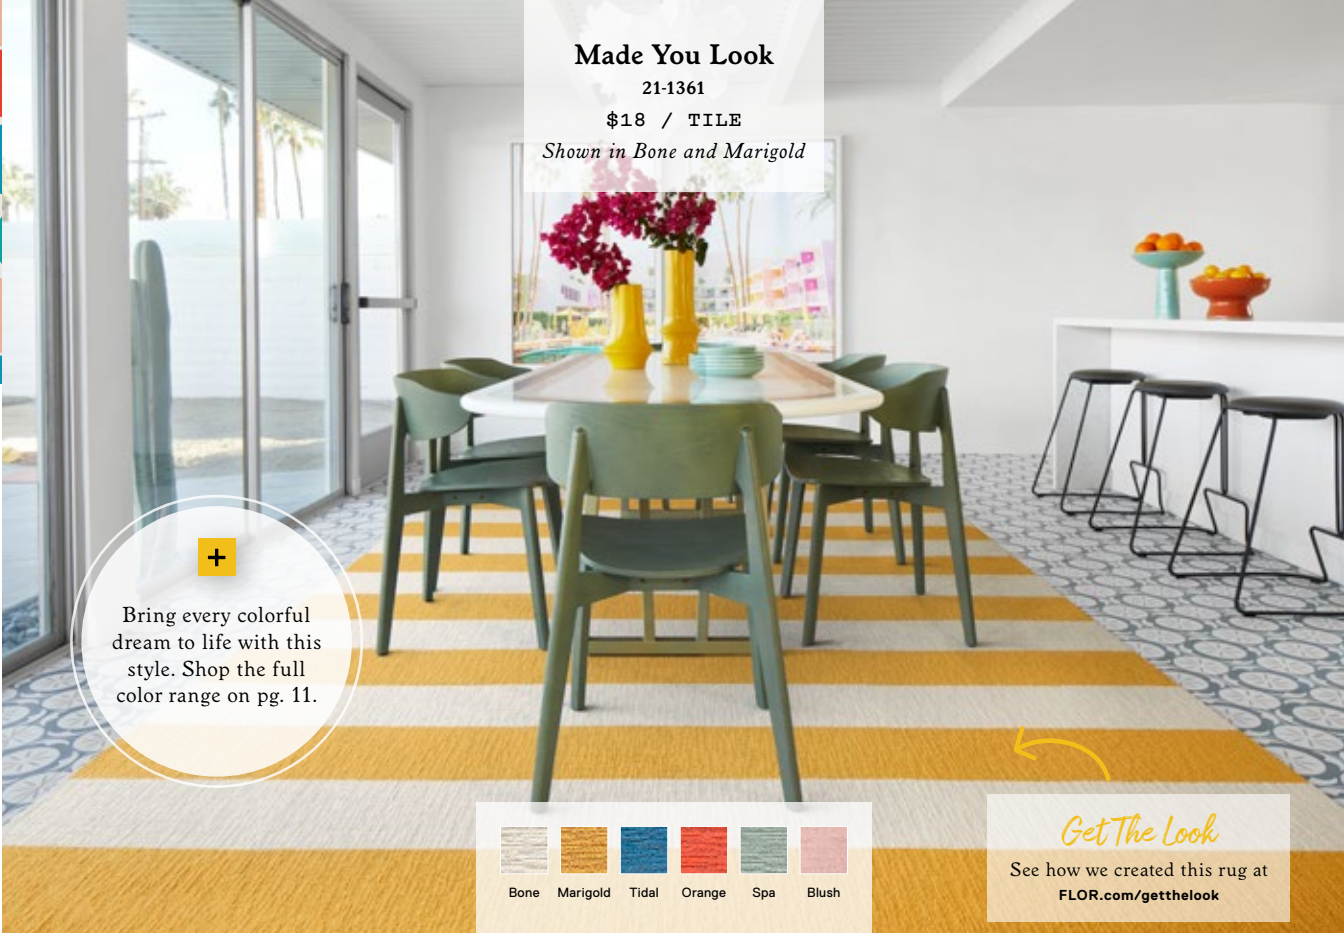

Made You Look

21-1361

$18 / TILE

Shown in Bone and Marigold

Bring every colorful dream to life with this style. Shop the full color range on pg. 11.

Get The Look

See how we created this rug at [FLOR.com/getthelook](https://www.flor.com/getthelook)

Curves You Right

21-1578

$29 / TILE

5' x 7' - $348

8' x 10' - $870

10' x 12' - $1,218

Shown in Blush