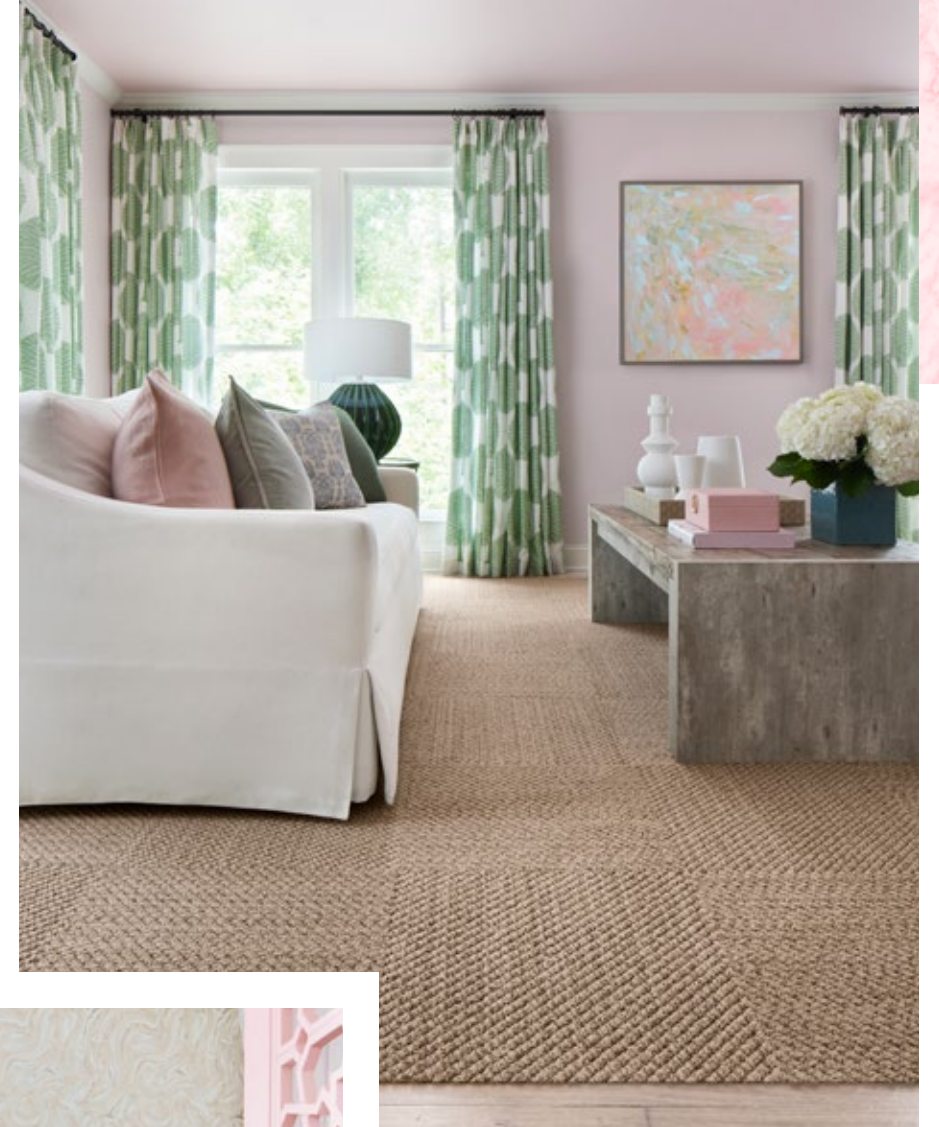

Hit The Road

21-1571

$24 / TILE

-

5' x 7' - $288

8' x 10' - $720

10' x 12' - $1,008

Shown in Jute