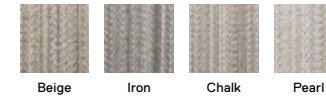

Skipping Rope

21-1561 

\$22 / TILE

-

5' x 7' - \$264

8' x 10' - \$660

10' x 12' - \$924

Shown in Beige

Beige Iron Chalk Pearl

Now Accepting Apple Pay.

Quick and easy checkout
anytime, anywhere.

Hemline

21-1524 

\$26 / TILE

-

5' x 7' - \$312