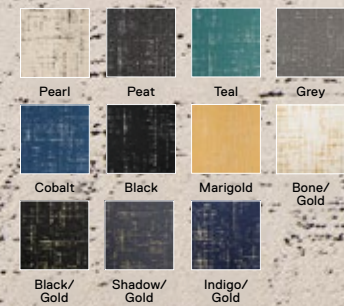

5' x 7' - \$240

8' x 10' - \$600

10' x 12' - \$840

Shown in Cream

Tuxedo Pocket

21-1451
 \$28-\$30 / TILE
 -
 5' x 7' - \$336-\$360
 8' x 10' - \$840-\$900
 10' x 12' - \$1,176-\$1,260
 Shown in Pearl

Palm Reader