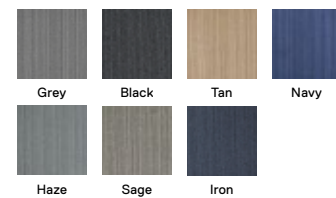

Rush Street

21-1440

$15 / TILE

5' x 7' - $180

8' x 10' - $450

10' x 12' - $630

Shown in Grey