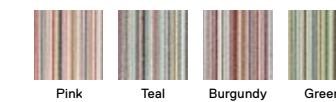

Like Minded

21-1379

\$18 / TILE

5' x 7' - \$216

8' x 10' - \$540

10' x 12' - \$756

Shown in Pink

FLOR
1280 West Peachtree St NW
Atlanta, GA 30309
866.281.3567