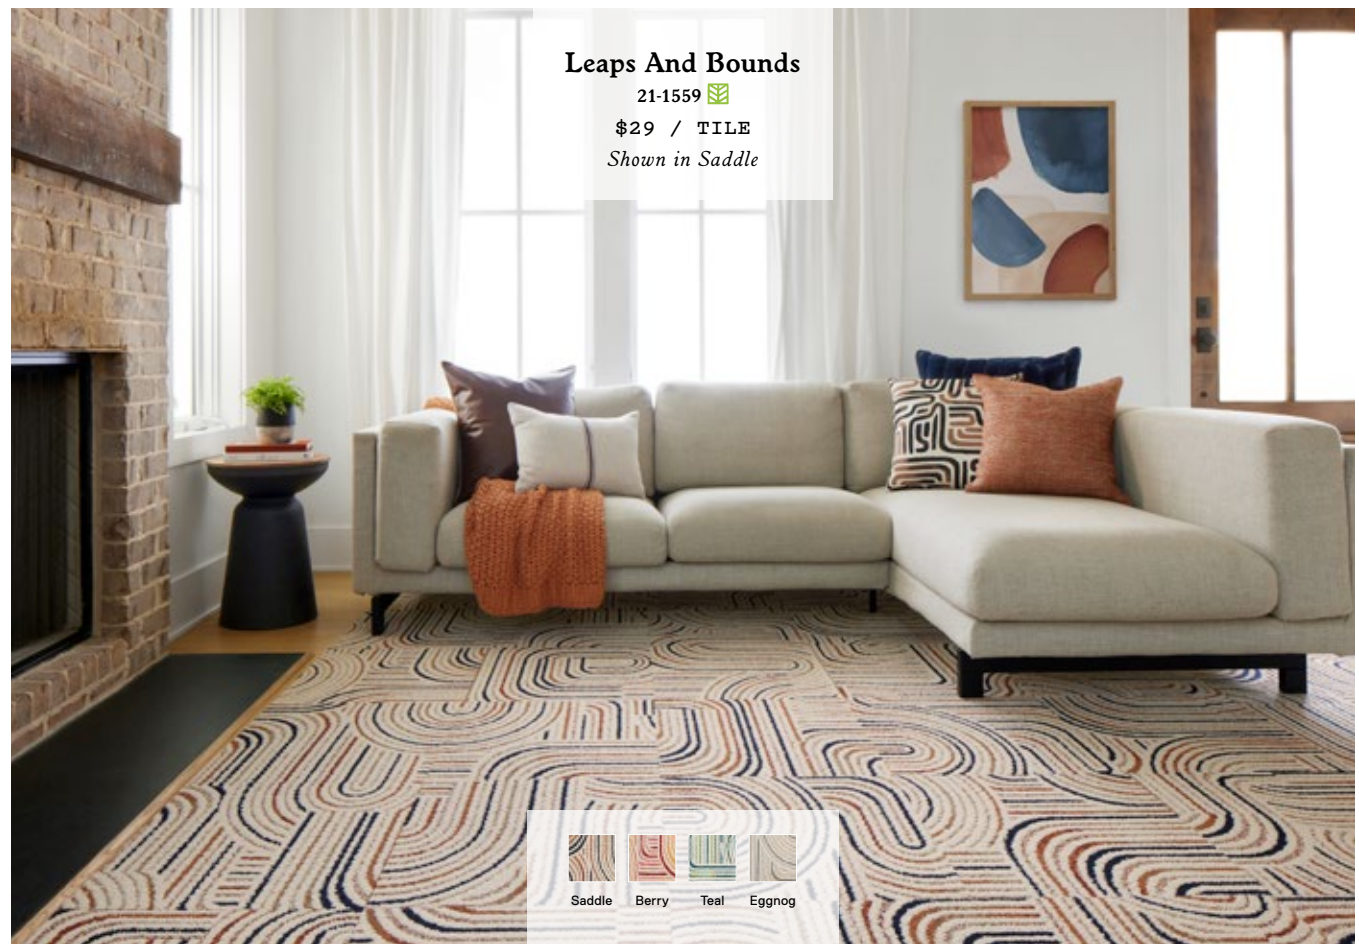

Leaps And Bounds

21-1559

$29 / TILE

Shown in Saddle