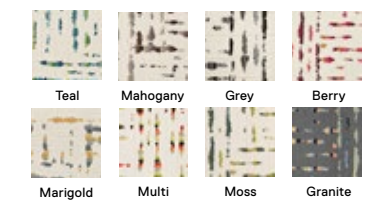

21-1425

\$36 / TILE

5' x 7' - \$432

8' x 10' - \$1,080

10' x 12' - \$1,512

Shown in Teal

Down To Earth

21-1402