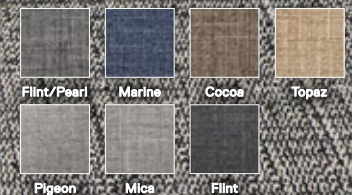

Shown in Pearl

London Twill

21-1504 

\$22 / TILE

5' x 7' - \$264

8' x 10' - \$660

10' x 12' - \$924

Shown in Flint/Pearl

Skipping Rope

21-1561 

\$22 / TILE

-

5' x 7' - \$264

8' x 10' - \$660

10' x 12' - \$924

Shown in Beige