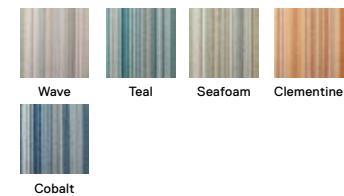

Thick And Thin

21-1532

\$16 / TILE

5' x 7' - \$192

8' x 10' - \$480

10' x 12' - \$672

Shown in Wave

Lilting