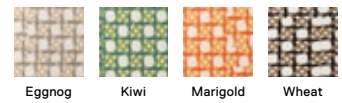

New
Here Comes The Sun

21-1583  
 \$35-\$36 / TILE
 -
 5' x 7' - \$420-\$432
 8' x 10' - \$1,050-\$1,080
 10' x 12' - \$1,470-\$1,512
 Shown in *Bright White/Gold*
 and *Blush* on pg. 4

Bright White/
Gold Blush Light Blue Marigold

New
Racquet Club

21-1582  
 \$30 / TILE
 -
 5' x 7' - \$360
 8' x 10' - \$900
 10' x 12' - \$1,260
 Shown in *Eggnog* and *Kiwi* on pg. 6

Eggnog Kiwi Marigold Wheat

“ We lean into beauty and versatility by offering a range of bold colors and patterns and balancing them with neutrals.