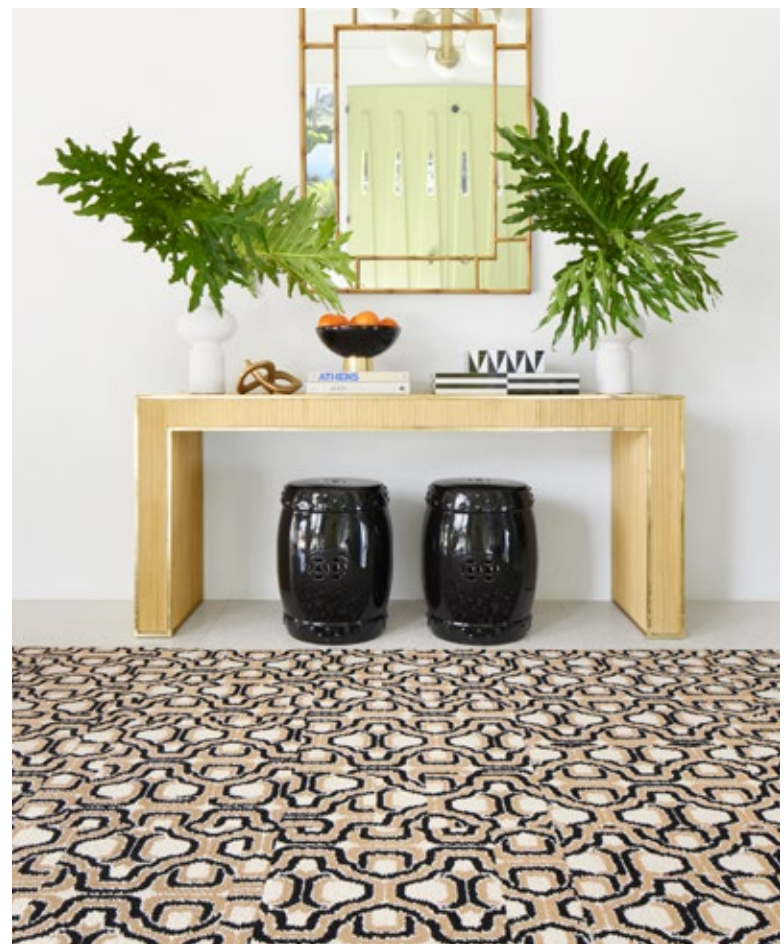

New
Spiral Out
21-1581
$25 / TILE
-
5' x 7' - $300
8' x 10' - $750
10' x 12' - $1,050
Shown in Flint and Midnight on pg. 5

“A lot of the inspiration for the collection came from garments housed in our vintage room.”

New
California Dreaming
21-1585
$30 / TILE
-
5' x 7' - $360
8' x 10' - $900
10' x 12' - $1,260
Shown in Tawny and Pink on pg. 2