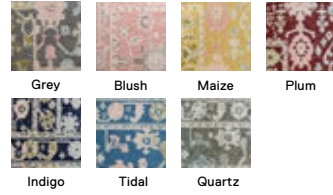

Ou La La

21-1521

$28 / TILE

-

5' x 7' - $336

8' x 10' - $840

10' x 12' - $1,176

Shown in Grey