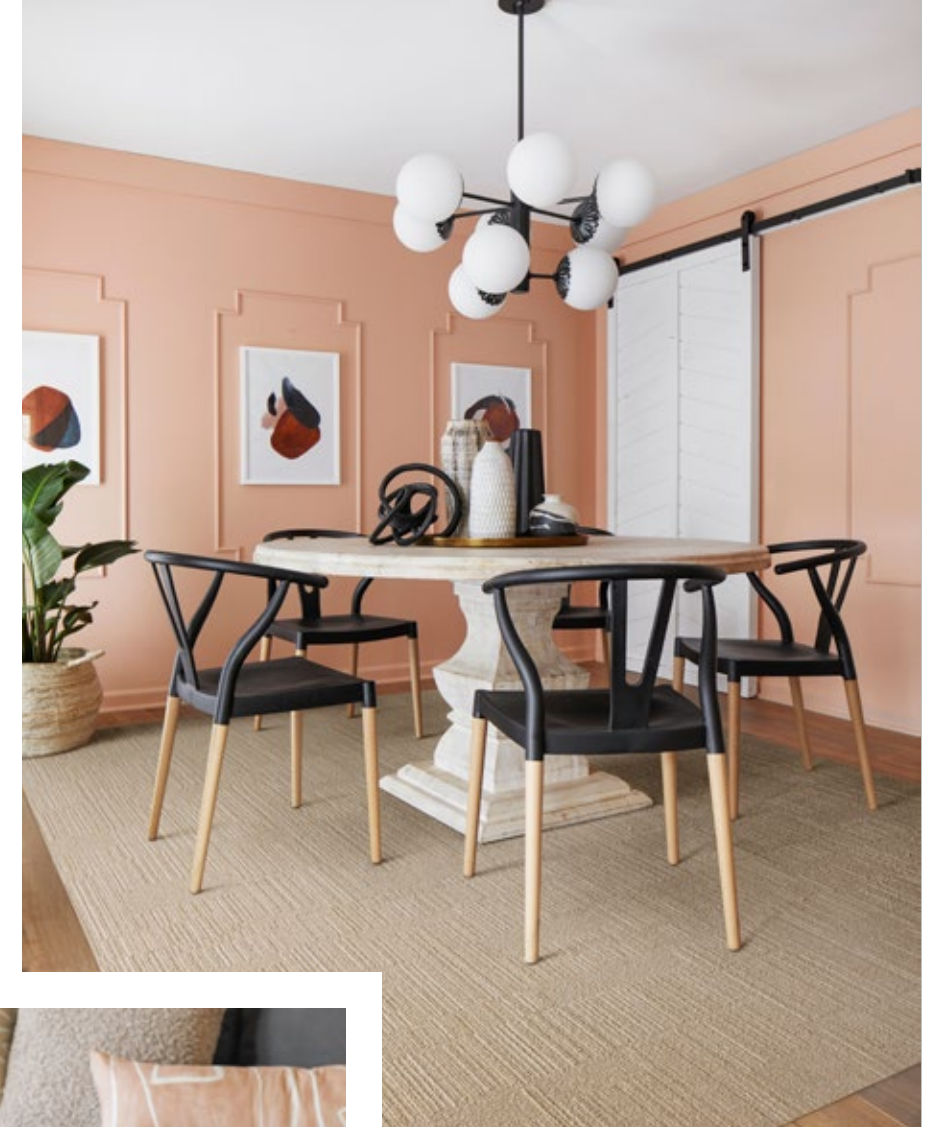

At a minimum, our carpet tiles are carbon-neutral across their full product life cycle.

Middle Of The Road

21-1564

$29 / TILE

-

5' x 7' - $348

8' x 10' - $870

10' x 12' - $1,218

Shown in Tundra

Morning Coffee

21-1039

$18 / TILE

-

5' x 7' - $216

8' x 10' - $540

10' x 12' - $756

Shown in Half & Half

Industrious

21-1552

$20 / TILE

-

5' x 7' - $240

8' x 10' - $600

10' x 12' - $840

Shown in Bark and Beige

$278 - $913

Available in 1 color, 3 sizes.

Between The Lines

21-1570

$22 / TILE

-

5' x 7' - $264

8' x 10' - $660

10' x 12' - $924

Shown in Bone