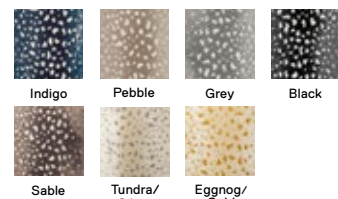

21-1487

\$28-\$30 / TILE

-

5' x 7' - \$336-\$360

8' x 10' - \$840-\$900

10' x 12' - \$1,176-\$1,260

Shown in Indigo

Heaven Sent

21-1363

\$20 / TILE

-

5' x 7' - \$240

8' x 10' - \$600

10' x 12' - \$840

Shown in Bone, Light Blue, Marigold, Tangerine, Indigo, and Persimmon

Not eligible for cutting services.