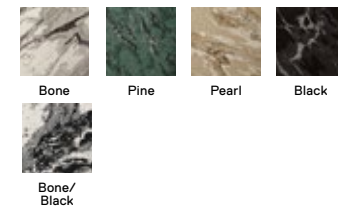

Zera

21-1555

$29 / TILE

-

5' x 7' - $348

8' x 10' - $870

10' x 12' - $1,218

Shown in *Bone*