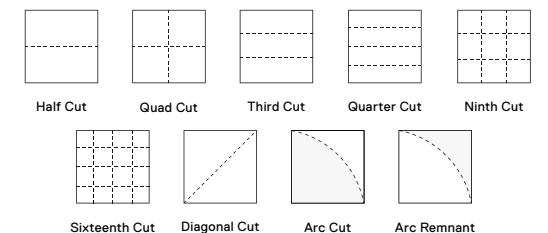

CUTTING SERVICES

Cuts can help you get the best look for your space. Each cut is $3.50 per tile. We also offer complimentary design services by phone or email.

EASY INSTALLATION