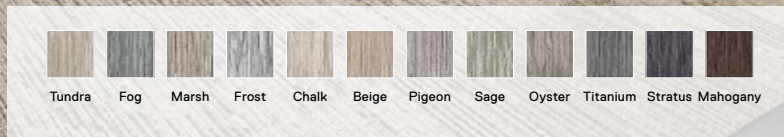

Fully Barked

21-1409

$19 / TILE

Shown in *Tundra*

65%+
on average recycled
content in most
carpet tiles