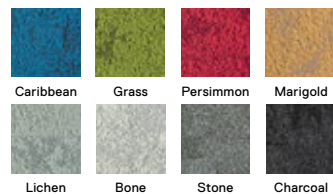

FLOR Tile + FLORdot™ = Rug