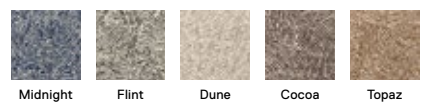

Whether you're looking for a subtle pop of color or a bold statement piece, this collection was designed to make your unique style shine.

FLOR.com/TrinaTurk

HOW IT WORKS

FLOR Tile + FLORdot™ = Rug

Our rugs are made out of carpet tiles. Each tile measures 19.7" (50cm) square. Every order comes with our adhesive FLORdots™ that stick to the rug, not your floor.

New
Here Comes The Sun
 21-1583  
 \$35-\$36 / TILE
 -
 5' x 7' - \$420-\$432
 8' x 10' - \$1,050-\$1,080
 10' x 12' - \$1,470-\$1,512
 Shown in Blush and Bright White/Gold on pg. 8

New
Spiral Out
 21-1581   
 \$25 / TILE
 5' x 7' - \$300, 8' x 10' - \$750, 10' x 12' - \$1,050
 Shown in Midnight and Flint on pg. 7